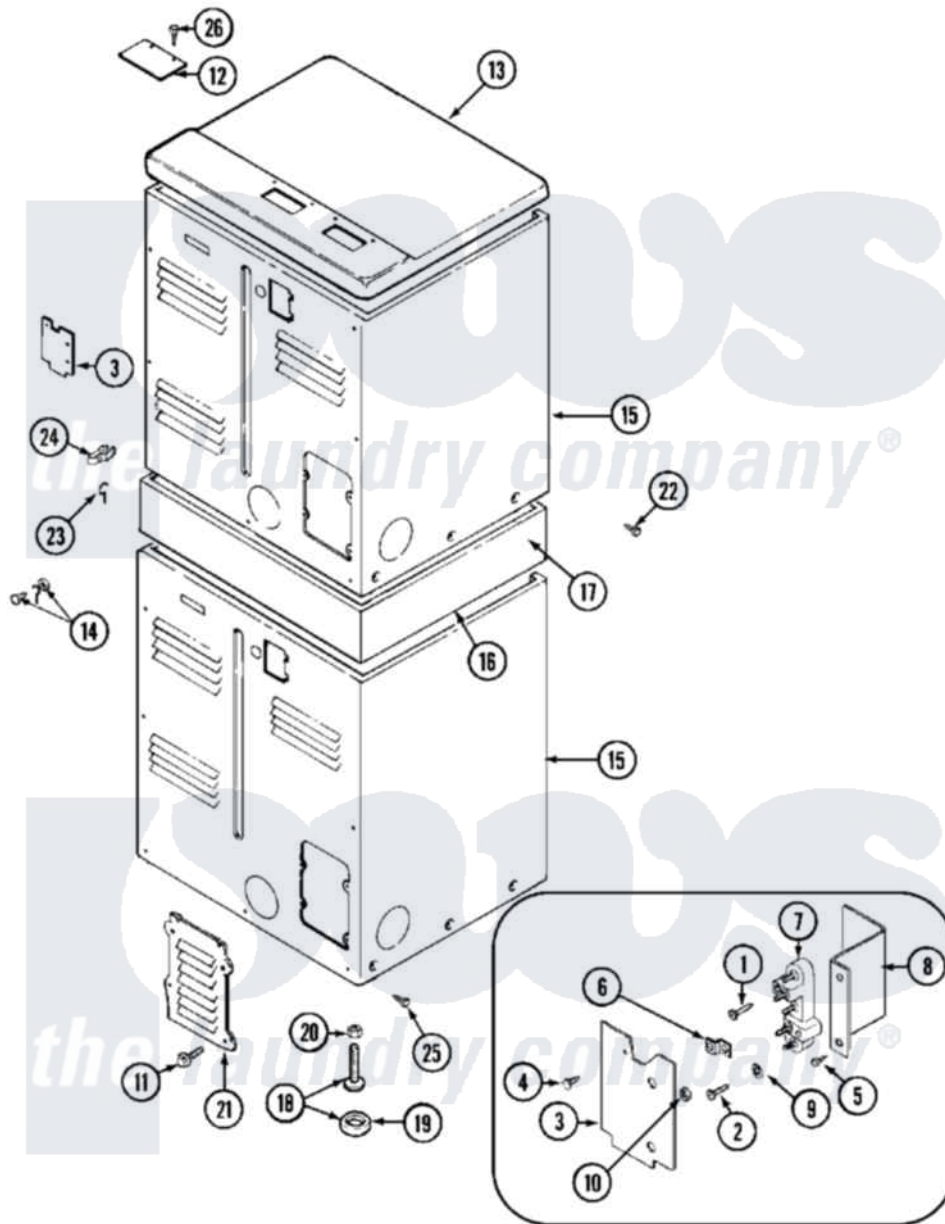

# Maytag MDE13PDBEW 04 - REAR

Maytag [Commercial Maytag MDE13PDBEW Dryer Parts](#) Parts Diagram 04 - REAR  
 Click on the part number to view part

Item	Original Part Number	Replaced By	Status	Part Description
001	NLA		Not Available	SCREW, GROUND STRAP
002	Y310632	<a href="#">1163839</a>		Screw
003	Y312905		Not Available	COVER, TERMINAL
004	<a href="#">Y313561</a>			Screw----NA
005	<a href="#">Y312209</a>	<a href="#">W10001200</a>		Screw
006	<a href="#">Y312184</a>			Strap, Grounding
007	<a href="#">33001244</a>			Block, Terminal
008	<a href="#">Y312904</a>			Bracket, Terminal Block
009	<a href="#">311093</a>			Washer, Terminal Connection
"	<a href="#">Y311270</a>			Washer, Terminal Block
010	<a href="#">311484</a>	<a href="#">112432</a>		Nut
011	216423	<a href="#">3370225</a>		Screw
012	NLA		Not Available	PLATE, TOP COVER
013	NLA		Not Available	COVER, TOP (WHT)
014	NLA		Not Available	SCREW & WASHER ASSEMBLY
015	NLA		Not Available	CABINET (LWR-WHT)

"	Y310632	<a href="#">1163839</a>	Screw
016	NLA	Not Available	SUPPORT ASSEMBLY (WHT)
017	310933	<a href="#">33002194</a>	Nut, Speed
018	Y302699	<a href="#">22003428</a>	Leg, Adjustable
019	<a href="#">210684</a>		Foot, Adjustable Leg
020	<a href="#">210385</a>		Lock Nut For Adjustable Leg
021	Y312951	Not Available	ACCESS COVER, BACK
022	NLA	Not Available	SCREW, SUPPORT
"	Y310632	<a href="#">1163839</a>	Screw
023	<a href="#">311155</a>		Ground Wire And Clamp
024	<a href="#">301548</a>		Clamp, Ground Wire
"	<a href="#">313122</a>		Screw - Baffle To Tumbler
025	<a href="#">213007</a>		Xfor Cabinet See Cabinet, Back
026	<a href="#">Y313559</a>		Screw