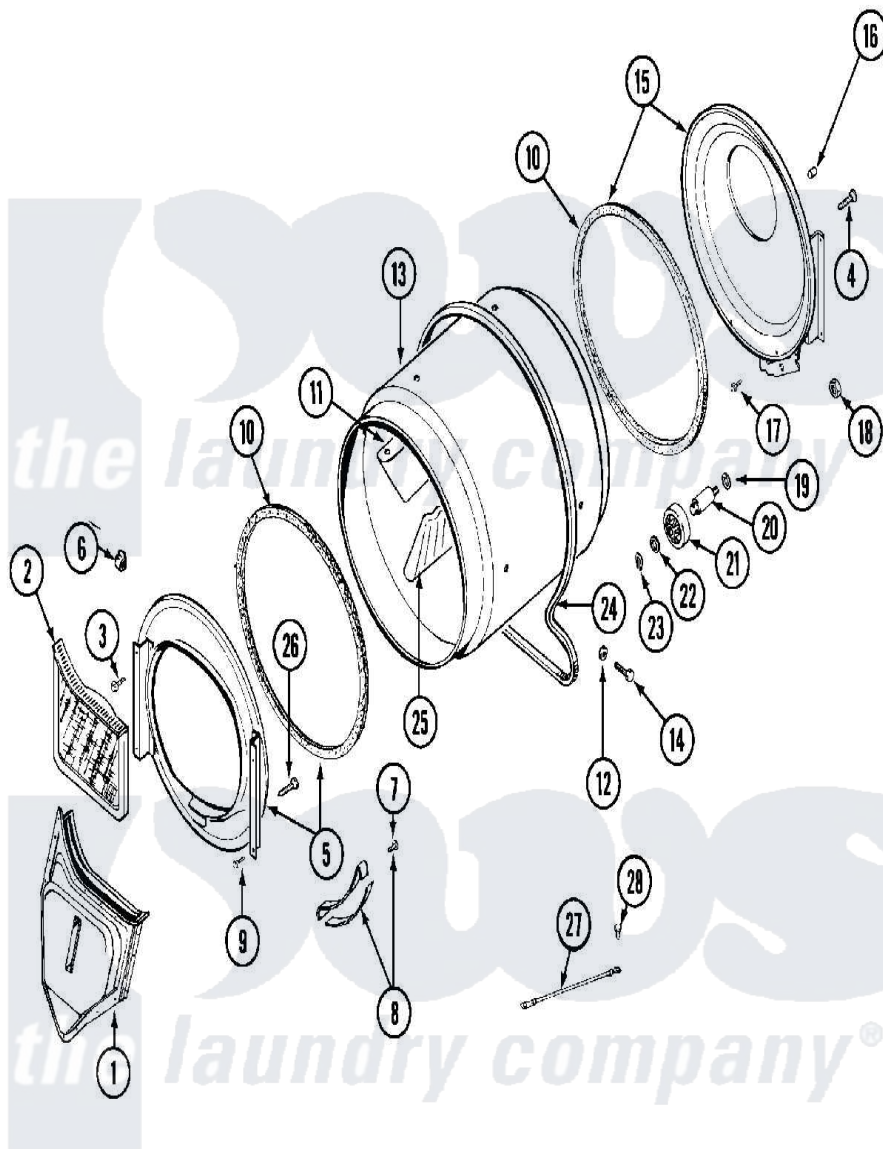

Maytag MDE13PDBEW 05 - TUMBLER

Maytag [Commercial Maytag MDE13PDBEW Dryer Parts](#) Parts Diagram 05 - TUMBLER
Click on the part number to view part

Item	Original Part Number	Replaced By	Status	Part Description
001	33001016			Outlet Duct Assembly
002	33001170	33002970		Lint Filte
003	NLA		Not Available	SCREW, TUMBLER SUPPORT
004	Y313561			Screw---NA
005	33001179			Front, Tumbler
006	Y310376			Clip, Door Switch Harness
007	210720			Rivet, Bearing To Tumbler Frnt
008	306508			Tumbler Bearing Kit ---W
009	Y310632	1163839		Screw
010	314820			Seal, Tumbler
011	33001012			Baffle
012	314158			Washer, Baffle To Tumbler
013	33001108		Not Available	DRYER TUMBLER, W/O BAFFLES
014	Y310759			Screw, Tumbler Baffles
015	33001178			Back, Tumbler