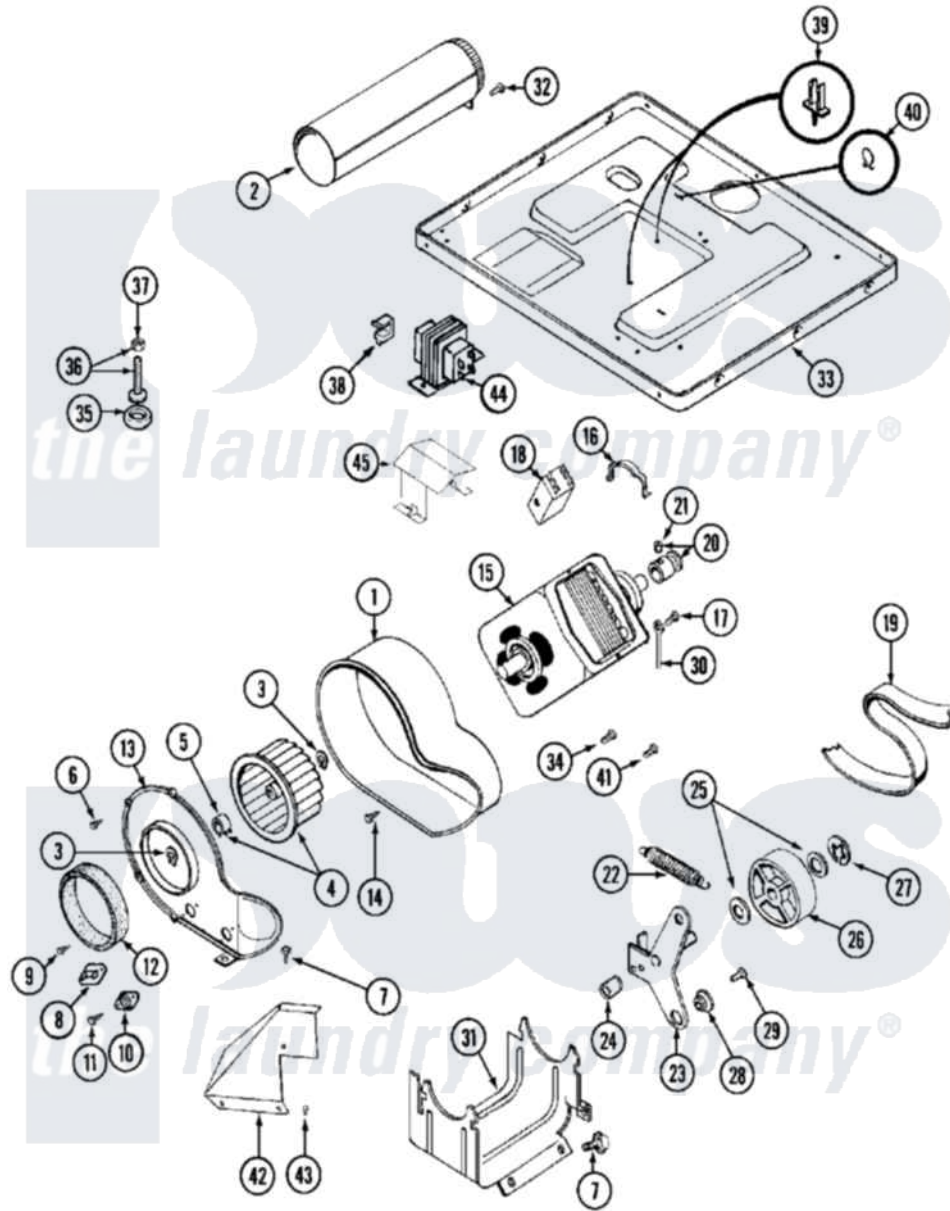

# Maytag MDE13PDBEW 07 - MOTOR DRIVE

Maytag [Commercial Maytag MDE13PDBEW Dryer Parts](#) Parts Diagram 07 - MOTOR DRIVE  
 Click on the part number to view part

Item	Original Part Number	Replaced By	Status	Part Description
001	<a href="#">Y312893</a>			Housing, Blower
002	<a href="#">Y303442</a>			EXHAUST DUCT ASSEMBLY
003	410233	<a href="#">9703438</a>		Ring-Retrn
004	<a href="#">Y303836</a>			Blower Wheel Assembly And Clamp
005	<a href="#">312967</a>			Clamp, Blower Housing
006	Y312961	<a href="#">W10116751</a>		Screw
007	<a href="#">Y313561</a>			Screw---NA
008	<a href="#">307208</a>			Thermistor, Temp. Control
"	Y303391	<a href="#">33303391</a>		Thermostat, Cycling
009	<a href="#">211294</a>	<a href="#">90767</a>		Screw, 8A X 3/8 HeX Washer Head Tapping
010	<a href="#">306604</a>			Cut-Off, Thermal Part Not Used
011	NLA		Not Available	SCREW, THERMAL CUT-OFF
012	<a href="#">Y312901</a>			Seal, Housing Cover
013	314778		Not Available	COVER, BLOWER HOUSING