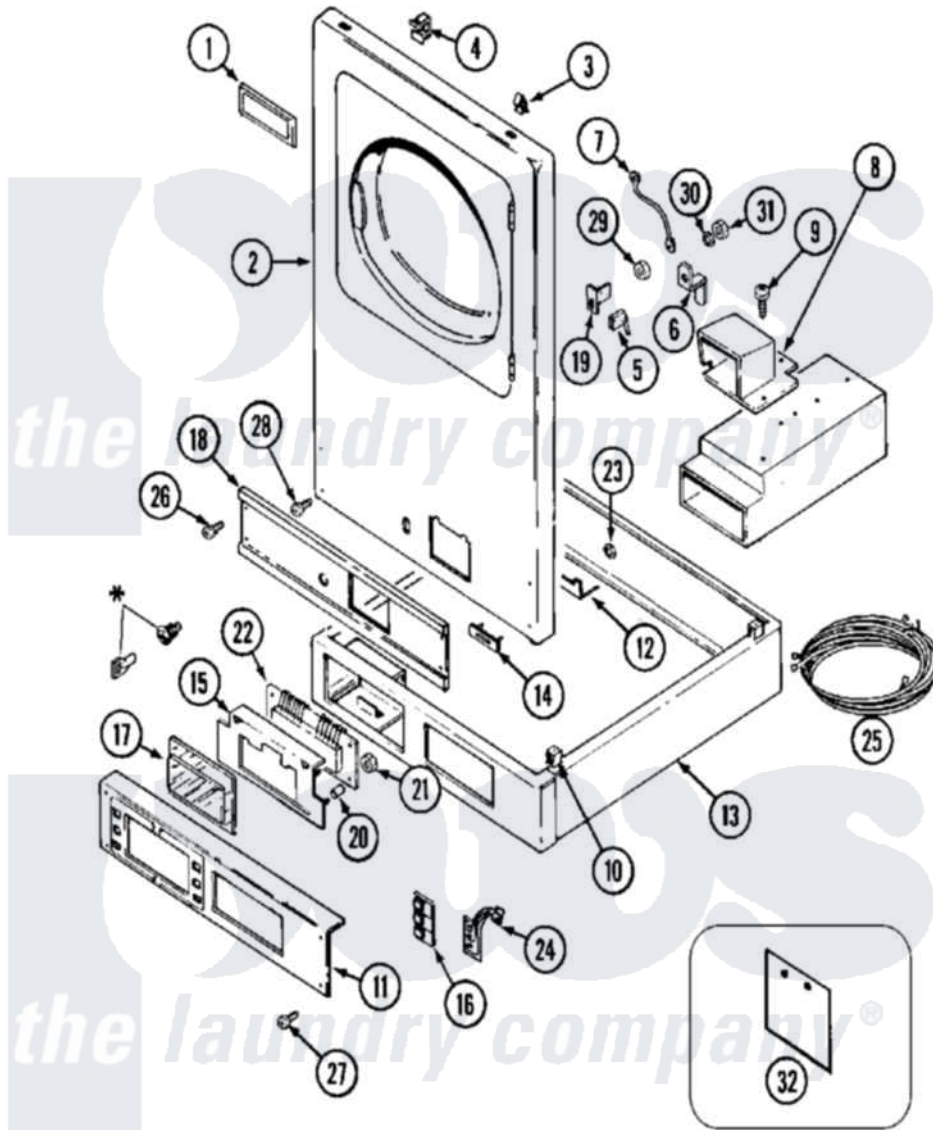

# Maytag MDE13PRACW 01 - CONTROLS & UPPER PANEL

**\*Contact Your Commercial Distributor for Locks & Keys**

Maytag [Commercial Maytag MDE13PRACW Dryer Parts](#) Parts Diagram 01 - CONTROLS & UPPER PANEL  
 Click on the part number to view part

Item	Original Part Number	Replaced By	Status	Part Description
001	NLA		Not Available	NAME PLATE
002	33001447		Not Available	PANEL, FRONT (UPR-WHT)
"	33001486	<a href="#">98008544</a>		Screw
003	212982	<a href="#">22001650</a>		Fastener, Spring
004	<a href="#">Y310376</a>			Clip, Door Switch Harness
005	912012	<a href="#">3400409</a>		Screw
"	<a href="#">Y306232</a>			Switch, Access
006	314625	<a href="#">206637</a>		Lock Kit
007	<a href="#">Y303981</a>			Ground Wire For Latch
008	NLA		Not Available	COVER, COIN DROP
009	<a href="#">314654</a>			Bolt, Coin Drop Cover
010	310933	<a href="#">33002194</a>		Nut, Speed
011	NLA		Not Available	EXTRUSION (LWR)
012	<a href="#">Y313561</a>			Screw---NA
"	<a href="#">314631</a>			Bracket, Coin Mechanism
"	Y310632	<a href="#">1163839</a>		Screw