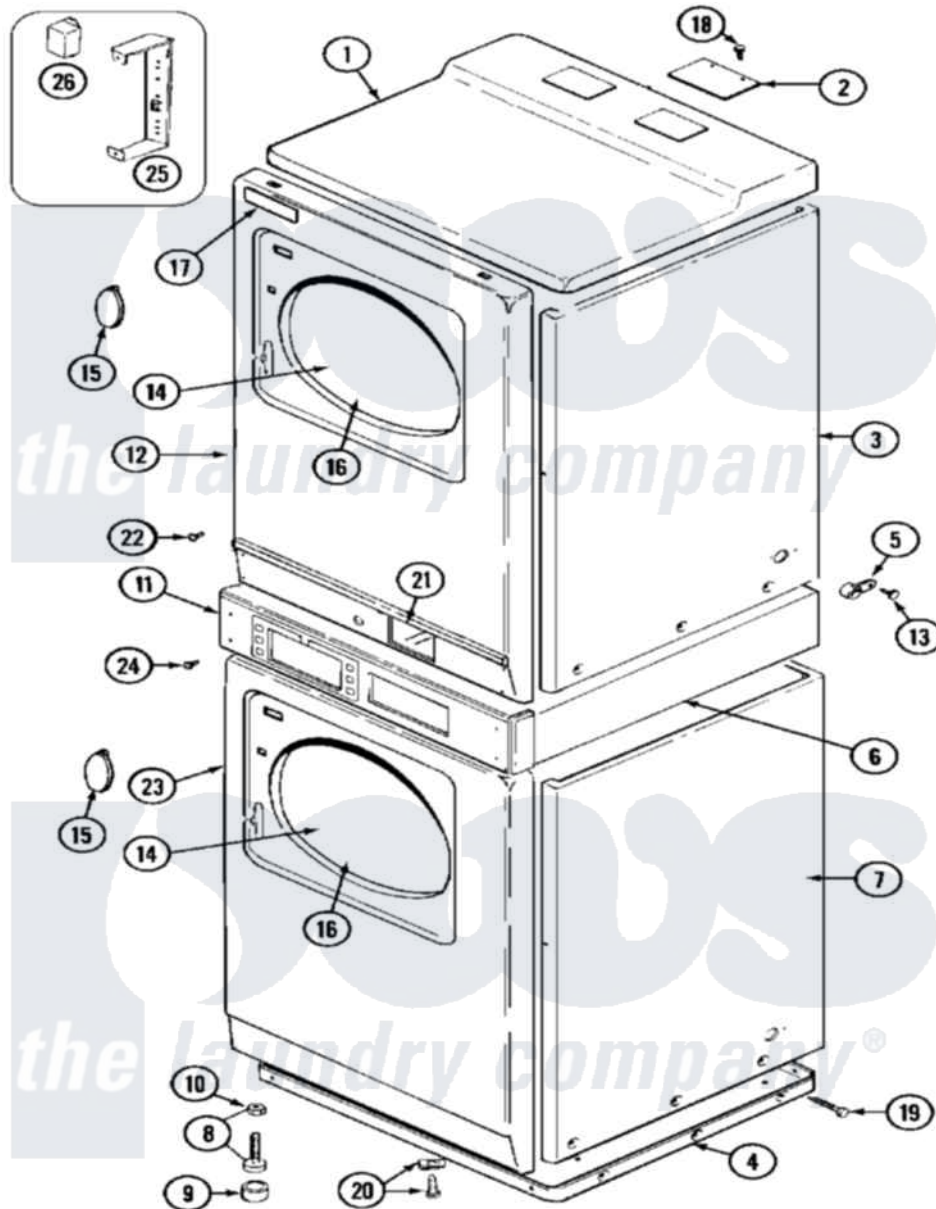

Maytag MDE13PRACW 02 - FRONT

Maytag Commercial Maytag MDE13PRACW Dryer Parts Parts Diagram 02 - FRONT
 Click on the part number to view part

Item	Original Part Number	Replaced By	Status	Part Description
001	NLA		Not Available	COVER, TOP (WHT)
002	NLA		Not Available	PLATE, COVER
003	NLA		Not Available	CABINET (UPR-WHT)
004	306261			Base Assembly, Upper Dryer
"	306530		Not Available	BASE ASSEMBLY (LOWER)
005	910768	M0280301		Tie Electr
006	310933	33002194		Nut, Speed
"	314663	214354		Screw, Top Cover To Cabnt.
"	911050	4312464		Screw
"	NLA		Not Available	SUPPORT ASSEMBLY (WHT)
"	Y310632	1163839		Screw
007	NLA		Not Available	CABINET (LWR-WHT)
008	Y302699	22003428		Leg, Adjustable
009	210684			Foot, Adjustable Leg
010	210385			Lock Nut For Adjustable Leg
011	NLA		Not Available	EXTRUSION, CONTROL (LWR)

012	314666		Not Available	SCREW, PANEL (UPR)
"	33001447		Not Available	PANEL, FRONT (UPR-WHT)
"	33001486	98008544		Screw
"	NLA		Not Available	CLIP, CABINET SCREW
013	211168	W10139210		Screw, 8-18 X 5/16
014	33001203		Not Available	PANEL, CLEAR INNER (W/SEAL)
015	314939			Handle, Door
016	314967		Not Available	DOOR W/WINDOW OUTER HALF (WHT)
017	NLA		Not Available	NAME PLATE
018	Y313559			Screw
019	213007			Xfor Cabinet See Cabinet, Back
020	22001496			Front Panel Fastener And Screw
021	NLA		Not Available	EXTRUSION, CONTROL (UPR)
022	215506			Screw, Control Panel Overlay
"	315489			Screw, Extrusion And Front
023	33001486	98008544		Screw
"	33001614		Not Available	PLUG, FRONT PANEL (WHT)
"	NLA		Not Available	PANEL, FRONT (LWR-WHT)
024	215506			Screw, Control Panel Overlay
025	314627			Bracket, Relays
"	Y310632	1163839		Screw
026	206824	W10133335		Relay, Motor
"	Y251119	3177991		Screw