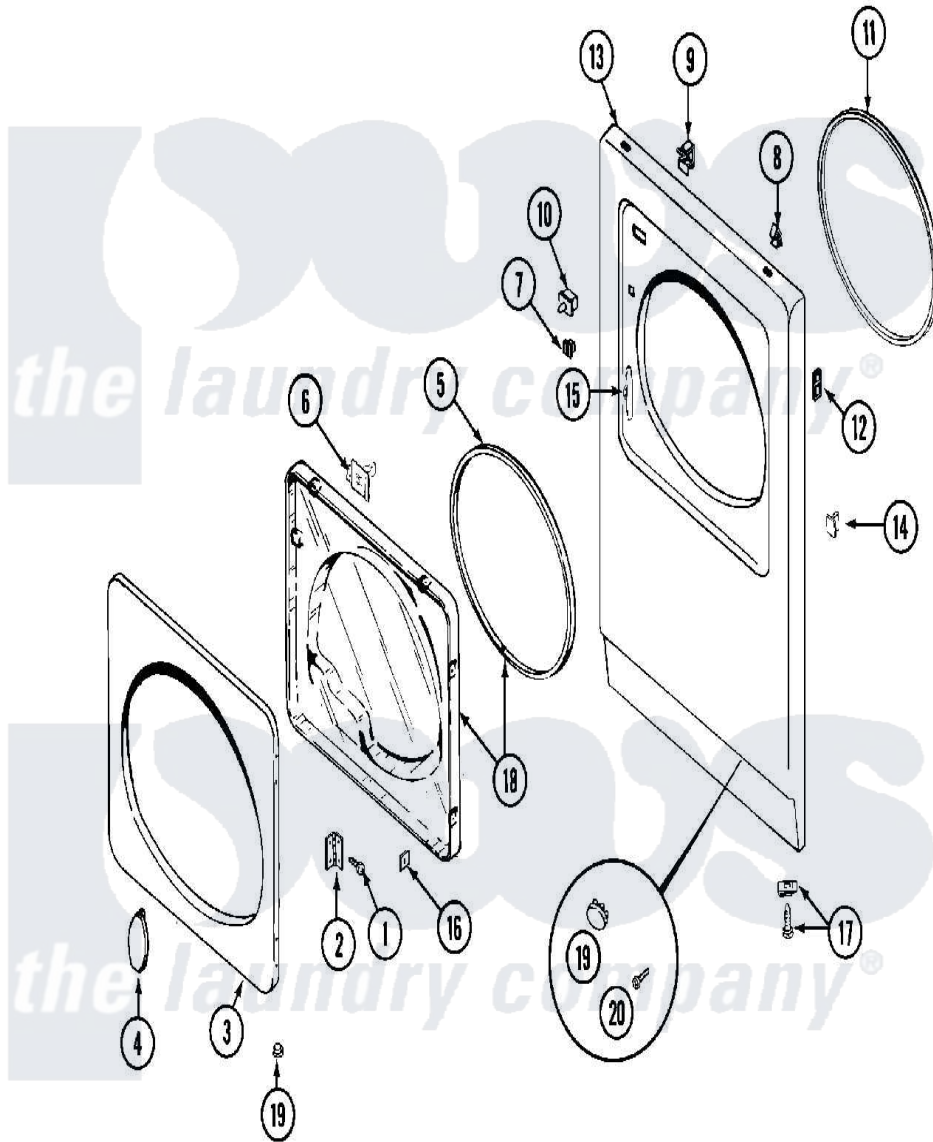

Maytag MDE13PRACW 03 - DOOR

Maytag [Commercial Maytag MDE13PRACW Dryer Parts](#) Parts Diagram 03 - DOOR
 Click on the part number to view part

Item	Original Part Number	Replaced By	Status	Part Description
001	Y314062			Screw, Door Hinge And Panel
002	33001230			Hinge, Door
003	314967		Not Available	DOOR W/WINDOW OUTER HALF (WHT)
004	314939			Handle, Door
005	33001192			Seal, Door
006	33001305			Strike, Door
007	Y304578	LA-1003		Door Catch Kit
008	212982	22001650		Fastener, Spring
009	Y310376			Clip, Door Switch Harness
010	33001420			Switch, Door
011	314937			Seal, Front Panel
012	NLA		Not Available	CLIP, HINGE SCREW
013	33001447		Not Available	PANEL, FRONT (UPR-WHT)
"	33001486	98008544		Screw
"	NLA		Not Available	(LWR-WHT)
014	NLA		Not Available	PLUG, DOOR CATCH

015	33001175		Cover, Hinge Hole
016	Y313910		Clip, Door Liner To Outer Panel
017	22001496		Front Panel Fastener And Screw
018	33001203	Not Available	PANEL, CLEAR INNER (W/SEAL)
019	33001614	Not Available	PLUG, FRONT PANEL (WHT)
020	315489		Screw, Extrusion And Front