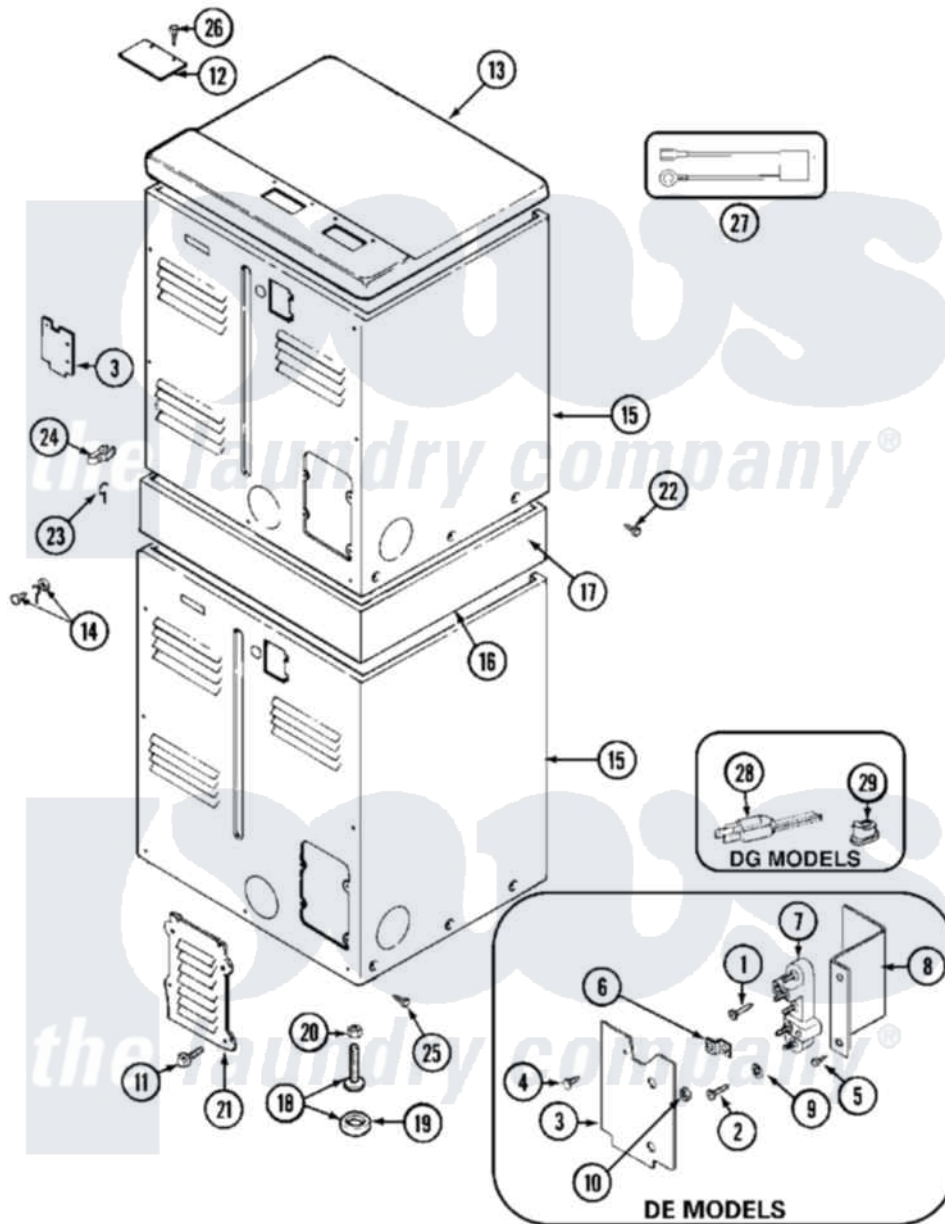

Maytag MDE13PRACW 04 - REAR

Maytag [Commercial Maytag MDE13PRACW Dryer Parts](#) Parts Diagram 04 - REAR

[Click on the part number to view part](#)

Item	Original Part Number	Replaced By	Status	Part Description
001	NLA		Not Available	SCREW, GROUND STRAP
002	Y310632	1163839		Screw
003	Y312905		Not Available	COVER, TERMINAL
004	Y313561			Screw----NA
005	Y312209	W10001200		Screw
006	Y312184			Strap, Grounding
007	33001244			Block, Terminal
008	Y312904			Bracket, Terminal Block
009	311093			Washer, Terminal Connection
"	Y311270			Washer, Terminal Block
010	311484	112432		Nut
011	216423	3370225		Screw
012	NLA		Not Available	PLATE, TOP COVER
013	NLA		Not Available	COVER, TOP (WHT)
014	NLA		Not Available	SCREW
015	NLA		Not Available	CABINET (LWR-WHT)

"	Y310632	1163839		Screw
016	NLA		Not Available	SUPPORT ASSEMBLY (WHT)
017	310933	33002194		Nut, Speed
018	Y302699	22003428		Leg, Adjustable
019	210684			Foot, Adjustable Leg
020	210385			Lock Nut For Adjustable Leg
021	Y312951		Not Available	ACCESS COVER, BACK
022	911050	4312464		Screw
"	Y310632	1163839		Screw
023	311155			Ground Wire And Clamp
024	301548			Clamp, Ground Wire
"	313122			Screw - Baffle To Tumbler
025	213007			Xfor Cabinet See Cabinet, Back
026	Y313559			Screw
027	12001279			Surge Suppressor Kit
"	NLA		Not Available	SURGE SUPPRESSOR KIT
028	33001246		Not Available	CORD, POWER
029	211881			Grommet, Cord Part Not Used- Gas Models Only