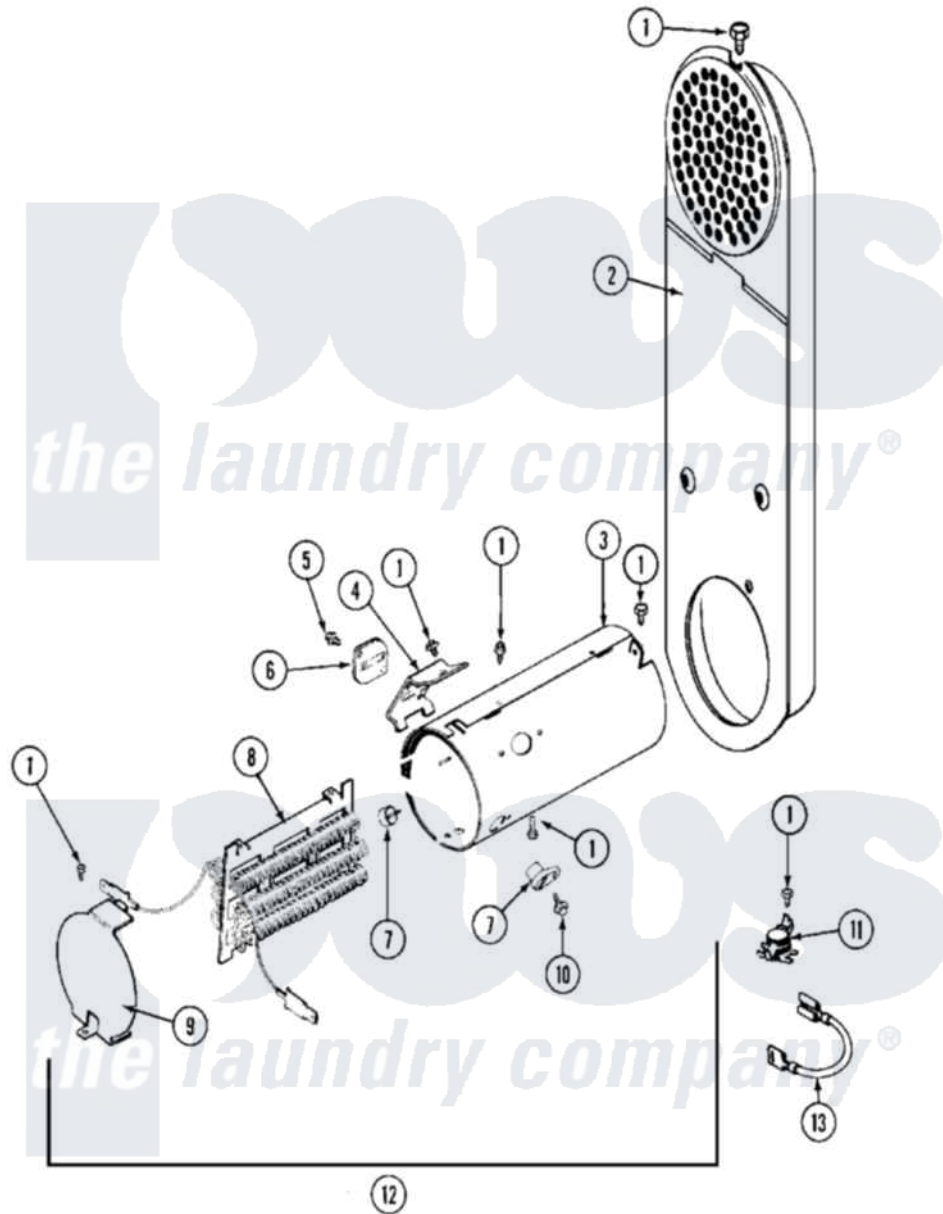

Maytag MDE13PRACW 06 - HEATER

Maytag [Commercial Maytag MDE13PRACW Dryer Parts](#) Parts Diagram 06 - HEATER
 Click on the part number to view part

Item	Original Part Number	Replaced By	Status	Part Description
001	211294	90767		Screw, 8A X 3/8 HeX Washer Head Tapping
002	308503		Not Available	INLET DUCT ASSEMBLY
003	314995			Enclosure, Heater
004	315346			Bracket, Thermal Fuse
005	NLA		Not Available	SCREW
006	307473			Fuse, Thermal
007	314998			Insulator, Terminal
008	307185	308614		Heater Sub-Assembly
009	314999			Shield, Radiant
010	NLA		Not Available	SCREW, TERMINAL INSULATOR
011	303396			Thermostat, Hi-Limit
012	307179			Heater Assembly
013	Y307173			Wire, Jumper
014	Y308590	W10116795		Heater