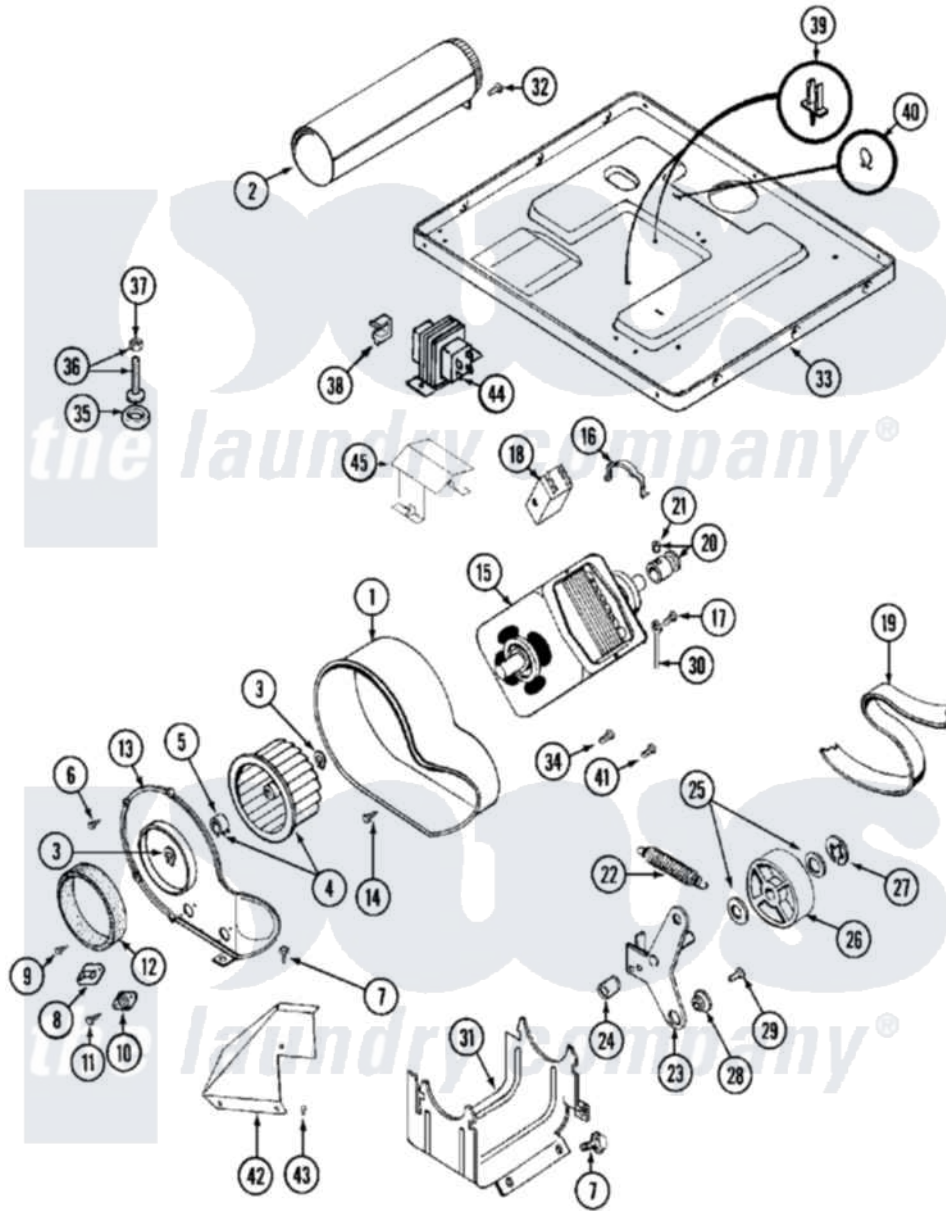

Maytag MDE13PRACW 07 - MOTOR DRIVE

Maytag [Commercial Maytag MDE13PRACW Dryer Parts](#) Parts Diagram 07 - MOTOR DRIVE
 Click on the part number to view part

Item	Original Part Number	Replaced By	Status	Part Description
001	Y312893			Housing, Blower
002	Y303442			EXHAUST DUCT ASSEMBLY
003	410233	9703438		Ring-Retrn
004	Y303836			Blower Wheel Assembly And Clamp
005	312967			Clamp, Blower Housing
006	Y312961	W10116751		Screw
007	Y313561			Screw---NA
008	307208			Thermistor, Temp. Control
"	Y303391	33303391		Thermostat, Cycling
009	211294	90767		Screw, 8A X 3/8 HeX Washer Head Tapping
010	306604			Cut-Off, Thermal Part Not Used
011	NLA		Not Available	SCREW, THERMAL CUT-OFF
012	Y312901			Seal, Housing Cover
013	314778		Not Available	COVER, BLOWER HOUSING