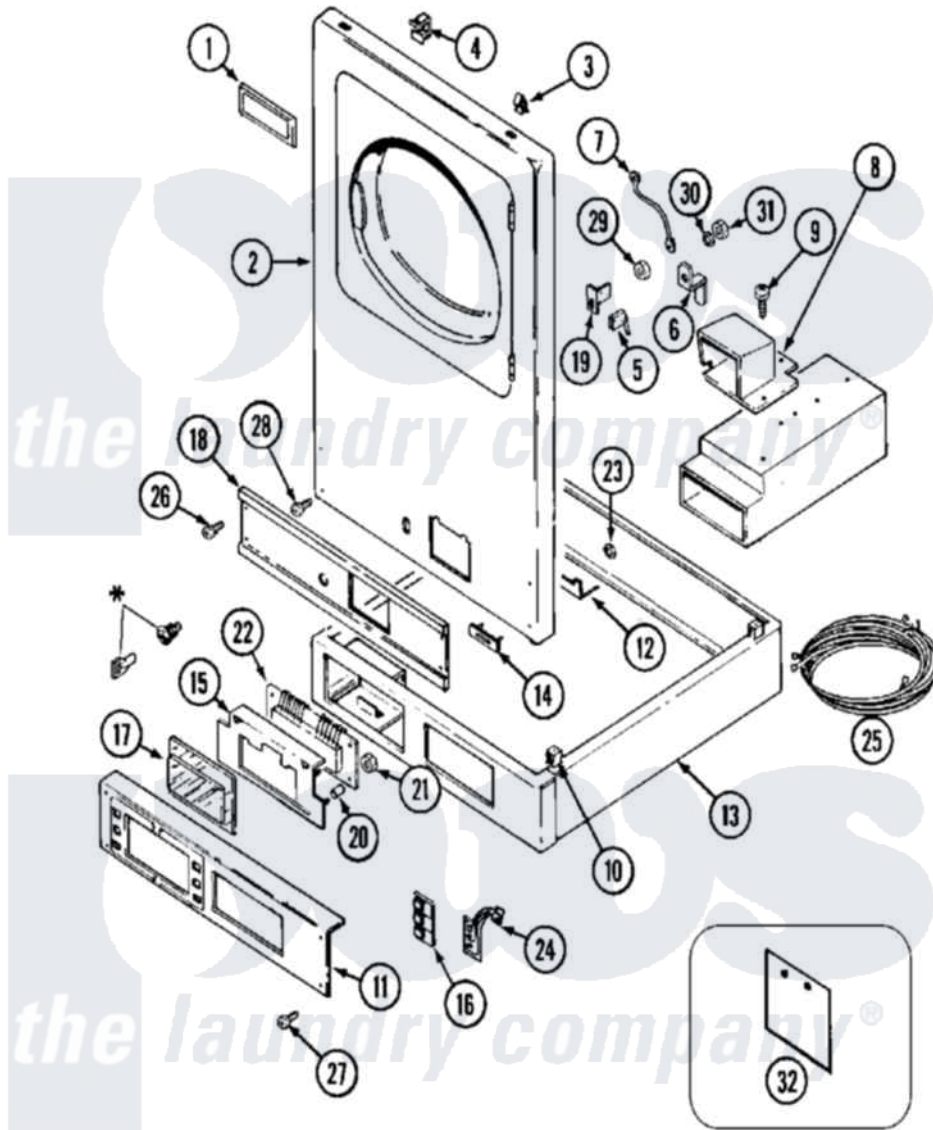

# Maytag MDE13PRBCW 01 - CONTROLS & UPPER PANEL

**\*Contact Your Commercial Distributor for Locks & Keys**

Maytag [Commercial Maytag MDE13PRBCW Dryer Parts](#) Parts Diagram 01 - CONTROLS & UPPER PANEL  
 Click on the part number to view part

Item	Original Part Number	Replaced By	Status	Part Description
001	33001711	<a href="#">33002936</a>		Medallion-
002	33001447		Not Available	PANEL, FRONT (UPR-WHT)
"	33001486	<a href="#">98008544</a>		Screw
003	212982	<a href="#">22001650</a>		Fastener, Spring
004	<a href="#">Y310376</a>			Clip, Door Switch Harness
005	912012	<a href="#">3400409</a>		Screw
"	<a href="#">Y306232</a>			Switch, Access
006	314625	<a href="#">206637</a>		Lock Kit
007	<a href="#">Y303981</a>			Ground Wire For Latch
008	NLA		Not Available	COVER, COIN DROP
009	<a href="#">314654</a>			Bolt, Coin Drop Cover
010	310933	<a href="#">33002194</a>		Nut, Speed
011	NLA		Not Available	EXTRUSION (LWR)
012	<a href="#">Y313561</a>			Screw---NA
"	<a href="#">314631</a>			Bracket, Coin Mechanism
"	Y310632	<a href="#">1163839</a>		Screw