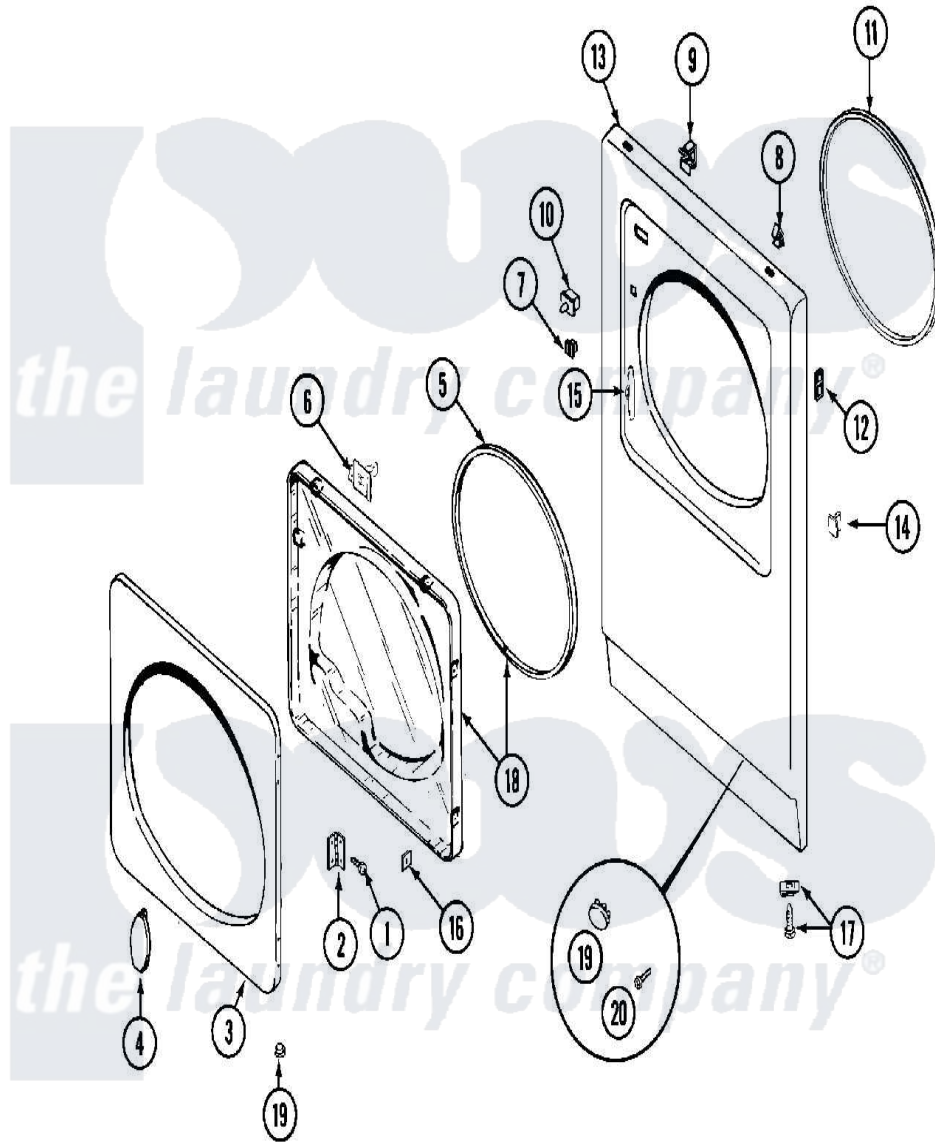

Maytag MDE13PRBCW 03 - DOOR

Maytag [Commercial Maytag MDE13PRBCW Dryer Parts](#) Parts Diagram 03 - DOOR
 Click on the part number to view part

Item	Original Part Number	Replaced By	Status	Part Description
001	Y314062			Screw, Door Hinge And Panel
002	33001230			Hinge, Door
003	314967		Not Available	DOOR W/WINDOW OUTER HALF (WHT)
004	314939			Handle, Door
005	33001192			Seal, Door
006	33001305			Strike, Door
007	Y304578	LA-1003		Door Catch Kit
008	212982	22001650		Fastener, Spring
009	Y310376			Clip, Door Switch Harness
010	33001420			Switch, Door
011	314937			Seal, Front Panel
012	NLA		Not Available	CLIP, HINGE SCREW
013	33001447		Not Available	PANEL, FRONT (UPR-WHT)
"	33001486	98008544		Screw
"	NLA		Not Available	(LWR-WHT)
014	NLA		Not Available	PLUG, DOOR CATCH

015	33001175		Cover, Hinge Hole
016	Y313910		Clip, Door Liner To Outer Panel
017	22001496		Front Panel Fastener And Screw
018	33001203	Not Available	PANEL, CLEAR INNER (W/SEAL)
019	33001614	Not Available	PLUG, FRONT PANEL (WHT)
020	315489		Screw, Extrusion And Front