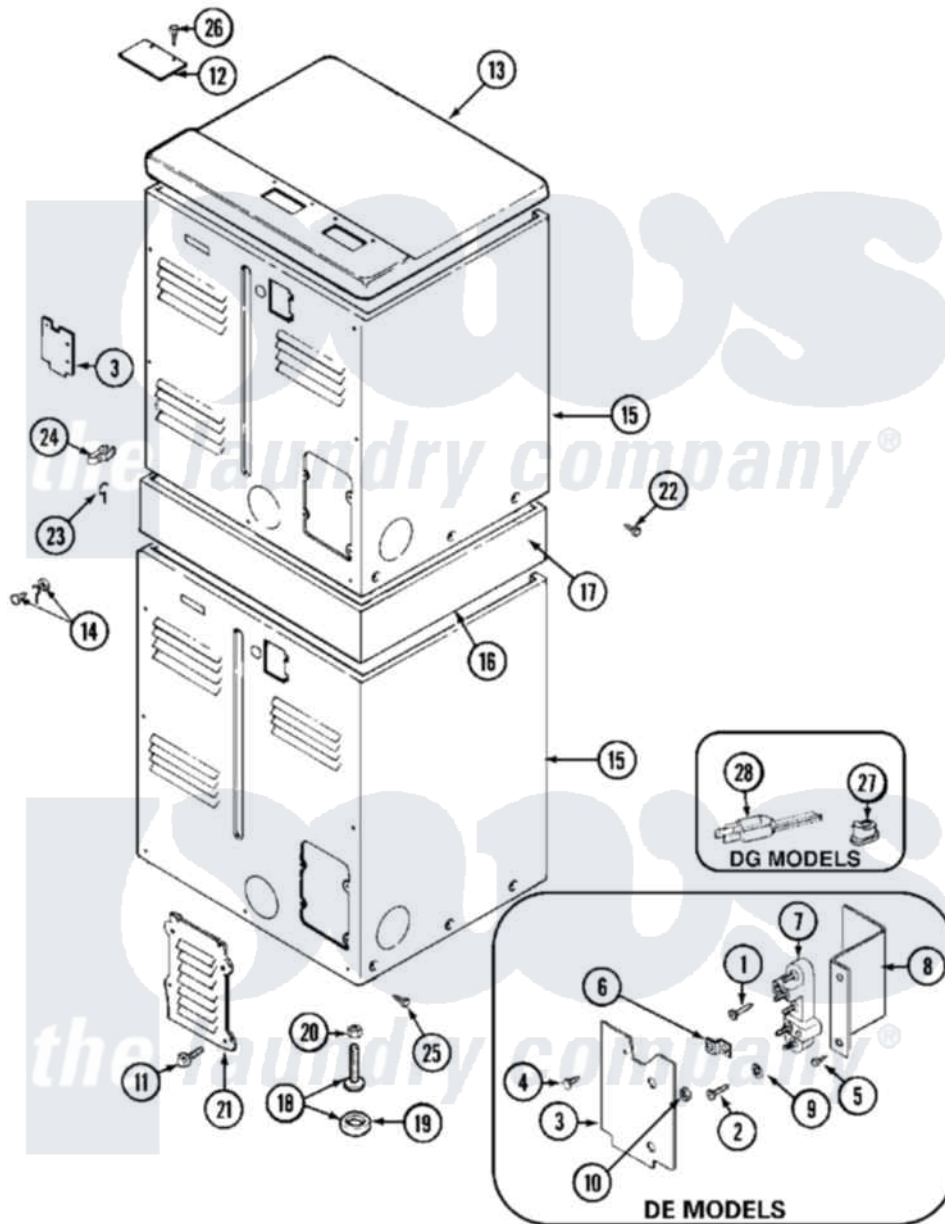

# Maytag MDE13PRBCW 04 - REAR

Maytag Commercial Maytag MDE13PRBCW Dryer Parts Parts Diagram 04 - REAR

[Click on the part number to view part](#)

Item	Original Part Number	Replaced By	Status	Part Description
001	NLA		Not Available	SCREW, GROUND STRAP
002	Y310632	<a href="#">1163839</a>		Screw
003	Y312905		Not Available	COVER, TERMINAL
004	<a href="#">Y313561</a>			Screw----NA
005	<a href="#">Y312209</a>	<a href="#">W10001200</a>		Screw
006	<a href="#">Y312184</a>			Strap, Grounding
007	<a href="#">33001244</a>			Block, Terminal
008	<a href="#">Y312904</a>			Bracket, Terminal Block
009	<a href="#">311093</a>			Washer, Terminal Connection
"	<a href="#">Y311270</a>			Washer, Terminal Block
010	<a href="#">311484</a>	<a href="#">112432</a>		Nut
011	216423	<a href="#">3370225</a>		Screw
012	NLA		Not Available	PLATE, TOP COVER
013	NLA		Not Available	COVER, TOP (WHT)
014	NLA		Not Available	SCREW
015	NLA		Not Available	CABINET (LWR-WHT)

"	Y310632	<a href="#">1163839</a>		Screw
016	NLA		Not Available	SUPPORT ASSEMBLY (WHT)
017	310933	<a href="#">33002194</a>		Nut, Speed
018	Y302699	<a href="#">22003428</a>		Leg, Adjustable
019	<a href="#">210684</a>			Foot, Adjustable Leg
020	<a href="#">210385</a>			Lock Nut For Adjustable Leg
021	Y312951		Not Available	ACCESS COVER, BACK
022	911050	<a href="#">4312464</a>		Screw
"	Y310632	<a href="#">1163839</a>		Screw
023	<a href="#">311155</a>			Ground Wire And Clamp
024	<a href="#">301548</a>			Clamp, Ground Wire
"	<a href="#">313122</a>			Screw - Baffle To Tumbler
025	<a href="#">213007</a>			Xfor Cabinet See Cabinet, Back
026	<a href="#">Y313559</a>			Screw
027	<a href="#">211881</a>			Grommet, Cord Part Not Used- Gas Models Only
028	33001246		Not Available	CORD, POWER