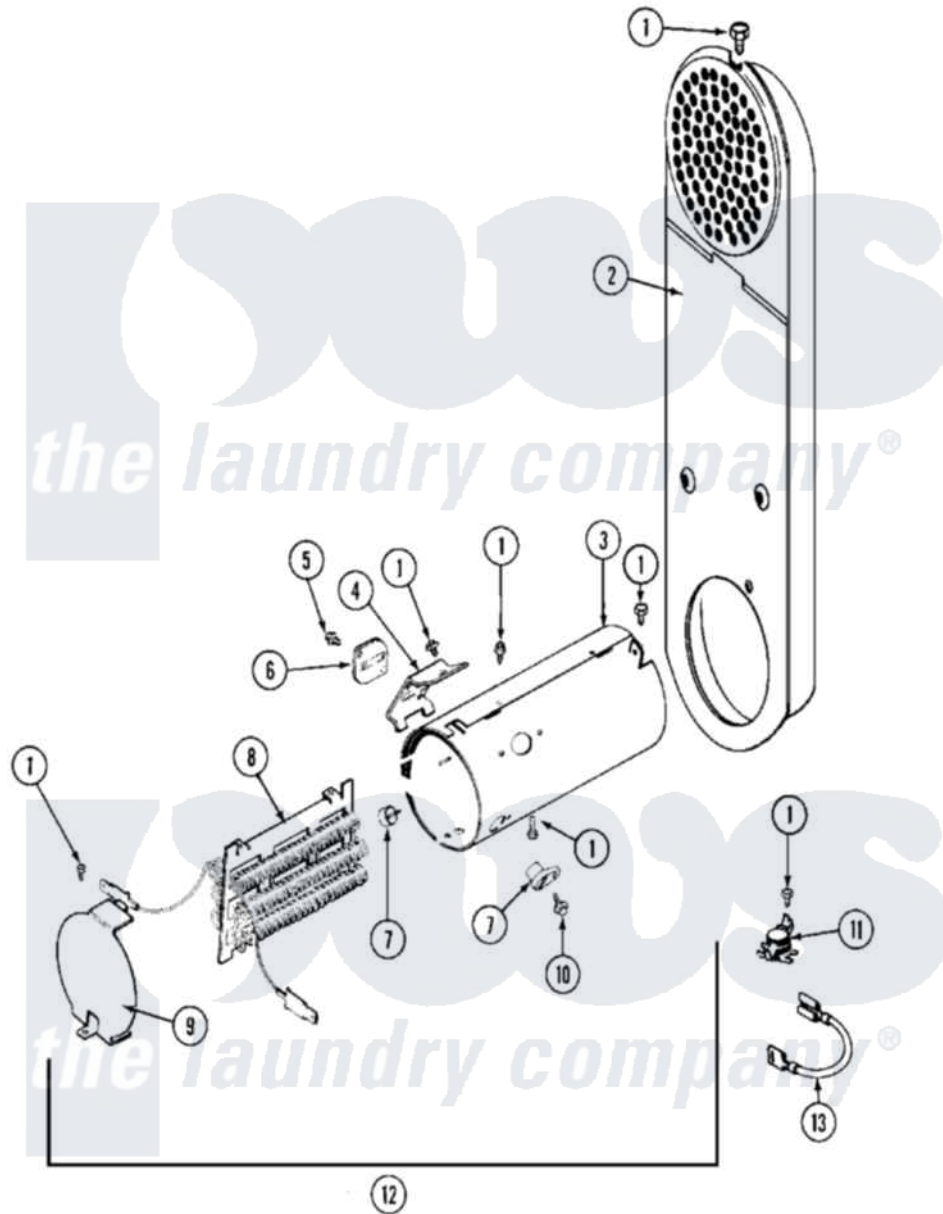

Maytag MDE13PRBCW 06 - HEATER

Maytag [Commercial Maytag MDE13PRBCW Dryer Parts](#) Parts Diagram 06 - HEATER
 Click on the part number to view part

Item	Original Part Number	Replaced By	Status	Part Description
001	211294	90767		Screw, 8A X 3/8 HeX Washer Head Tapping
002	308503		Not Available	INLET DUCT ASSEMBLY
003	314995			Enclosure, Heater
004	315346			Bracket, Thermal Fuse
005	NLA		Not Available	SCREW
006	307473			Fuse, Thermal
007	314998			Insulator, Terminal
008	307185	308614		Heater Sub-Assembly
009	314999			Shield, Radiant
010	NLA		Not Available	SCREW, TERMINAL INSULATOR
011	303396			Thermostat, Hi-Limit
012	307179			Heater Assembly
013	Y307173			Wire, Jumper
014	Y308590	W10116795		Heater