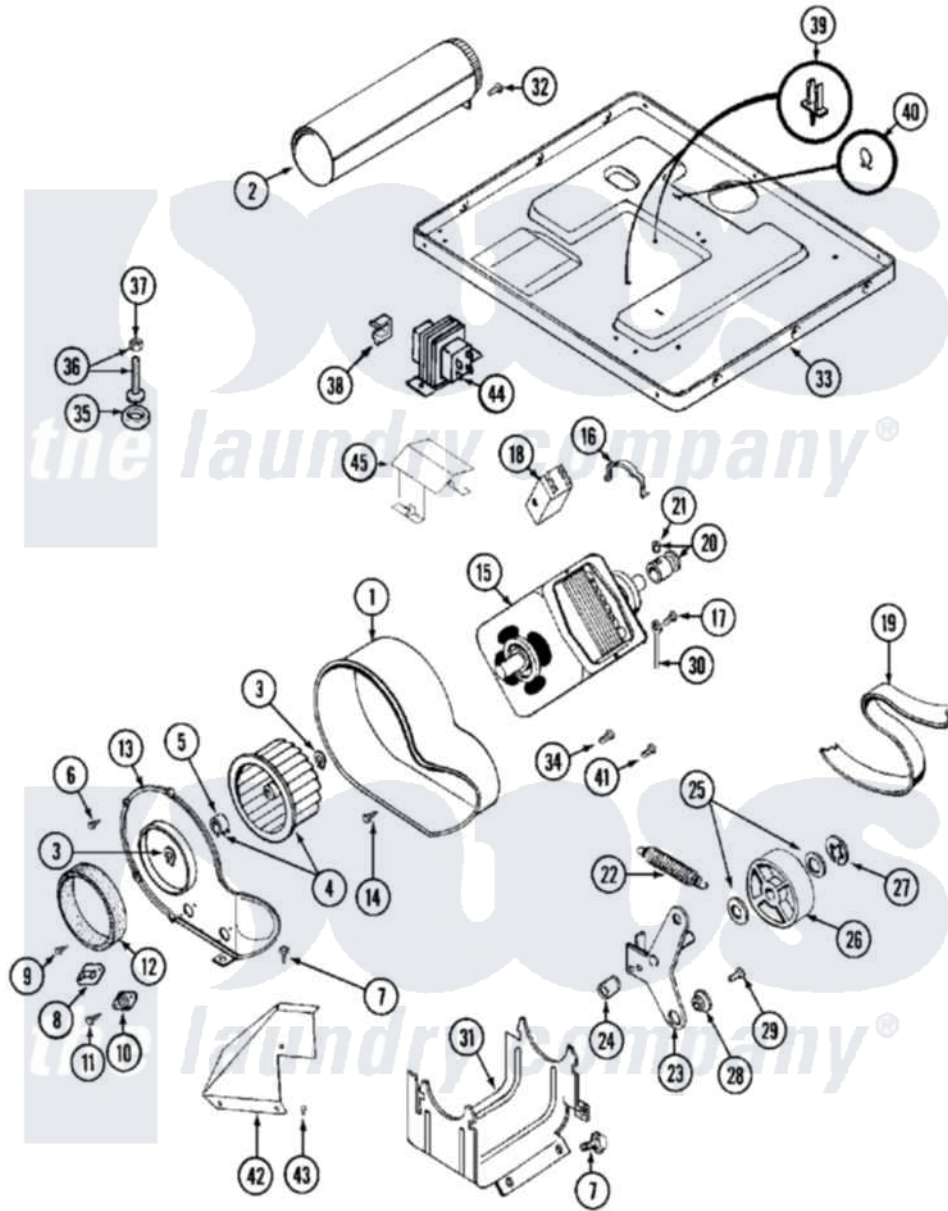

# Maytag MDE13PRBCW 07 - MOTOR DRIVE

Maytag [Commercial Maytag MDE13PRBCW Dryer Parts](#) Parts Diagram 07 - MOTOR DRIVE  
 Click on the part number to view part

Item	Original Part Number	Replaced By	Status	Part Description
001	<a href="#">Y312893</a>			Housing, Blower
002	<a href="#">Y303442</a>			EXHAUST DUCT ASSEMBLY
003	410233	<a href="#">9703438</a>		Ring-Retrn
004	<a href="#">Y303836</a>			Blower Wheel Assembly And Clamp
005	<a href="#">312967</a>			Clamp, Blower Housing
006	Y312961	<a href="#">W10116751</a>		Screw
007	<a href="#">Y313561</a>			Screw---NA
008	<a href="#">307208</a>			Thermistor, Temp. Control
"	Y303391	<a href="#">33303391</a>		Thermostat, Cycling
009	<a href="#">211294</a>	<a href="#">90767</a>		Screw, 8A X 3/8 HeX Washer Head Tapping
010	<a href="#">306604</a>			Cut-Off, Thermal Part Not Used
011	NLA		Not Available	SCREW, THERMAL CUT-OFF
012	<a href="#">Y312901</a>			Seal, Housing Cover
013	314778		Not Available	COVER, BLOWER HOUSING