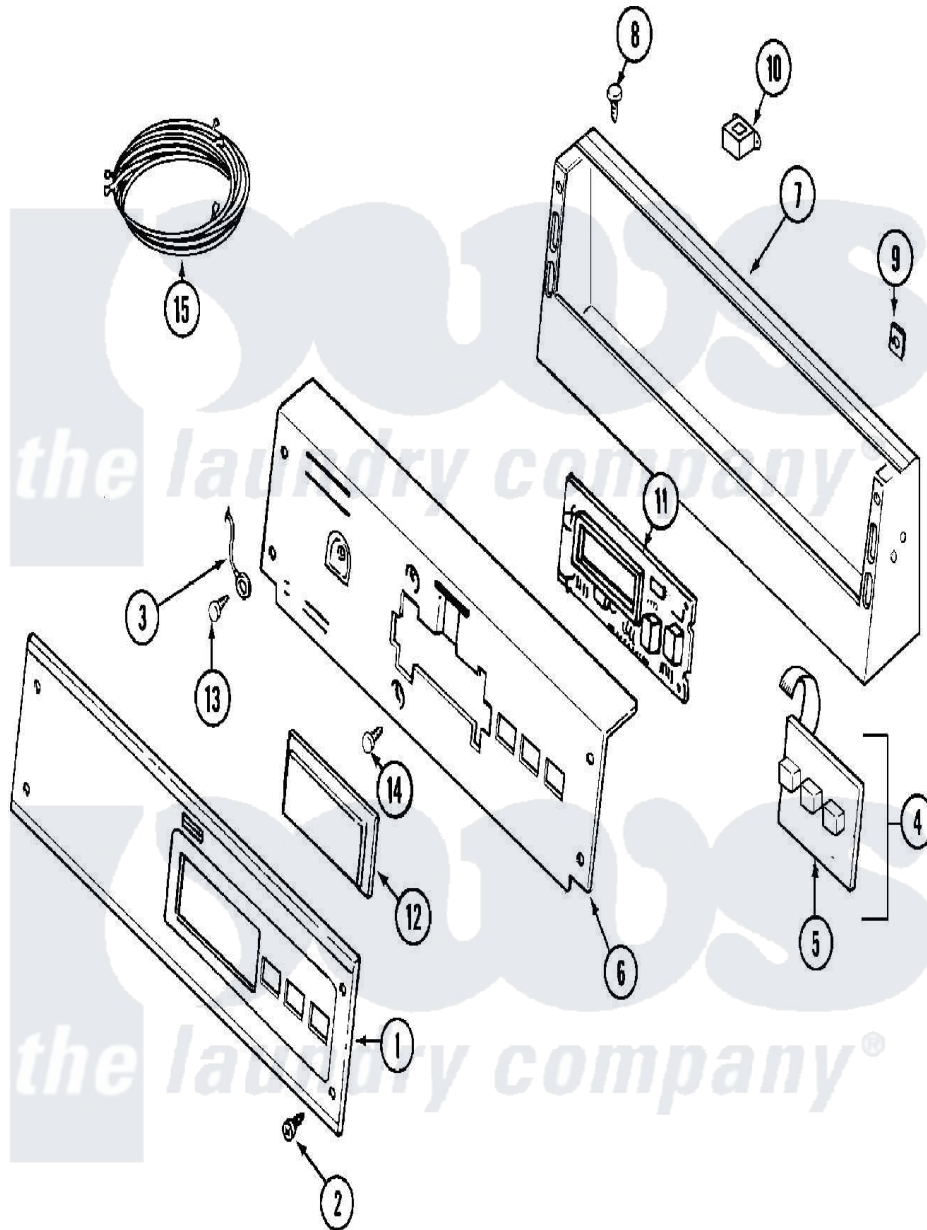

Maytag MDE14PDACL 01 - CONTROL PANEL

Maytag [Commercial Maytag MDE14PDACL Dryer Parts](#) Parts Diagram 01 - CONTROL PANEL
 Click on the part number to view part

Item	Original Part Number	Replaced By	Status	Part Description
001	33001784	33002941		Facia - Pd/Ps
002	215506			Screw, Control Panel Overlay
003	22001959			Wire, Ground
004	215527	W10140652		Screw, 6-20 X 1/2
"	306694			Backup Plate With Switch
005	215517	W10131113		Push Button
006	22001511	22002954		Deflector, Water
"	33001785			Bracket, Back
"	33001786	33001785		Bracket, Back
"	33002519			Bracket, Back
007	22002329			Console
"	22002330	22002889		Console
"	22003089			Console
008	22001996	3370225		Screw
009	215003			Fastener, Panel And Bracket
010	211251			Screw, Transformer

"	22001419		Nut, Transformer
"	22001960		Transformer
011	33001738	W10130081	Control Board
"	912077		Locknut, Reader Harness
"	Y215513		Standoff, Circuit Board
012	22001962	W10131114	Cover, Display
013	211252		Screw, Ground Wire
014	215526		Screw, Circuit Board
015	33001773		Wire Harness, Main
"	33001878		Wire Harness, Main