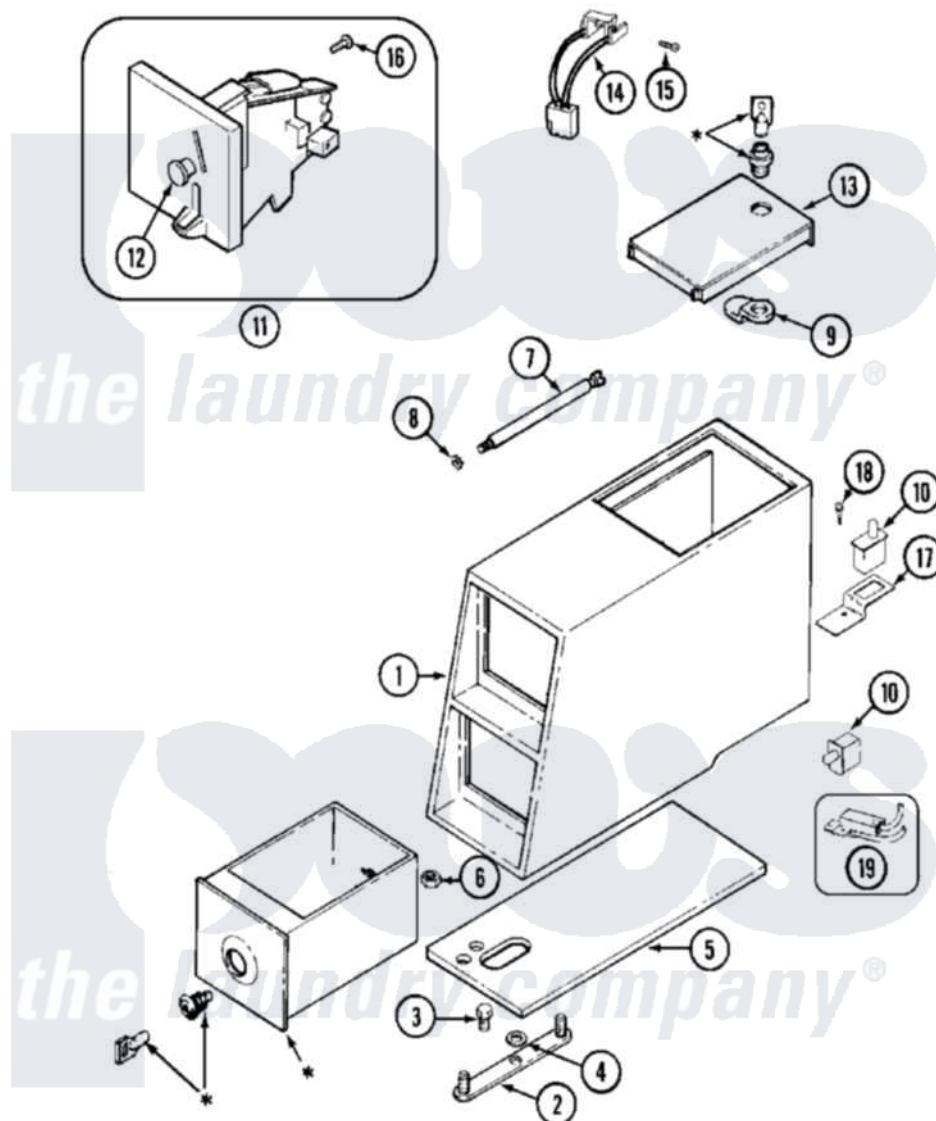

# Maytag MDE14PDACL 02 - CONTROL CENTER

\* CONTACT YOUR COMMERCIAL LAUNDRY DISTRIBUTOR

Maytag [Commercial Maytag MDE14PDACL Dryer Parts](#) Parts Diagram 02 - CONTROL CENTER

[Click on the part number to view part](#)

Item	Original Part Number	Replaced By	Status	Part Description
001	212276	<a href="#">W10116760</a>		Screw
"	<a href="#">22002480</a>			Vault, Coin PD Coin Drop Supplied By Dist.
"	22002481	<a href="#">22002480</a>		Vault, Coin PD Coin Drop Supplied By Dist.
002	22001810		Not Available	STRAP, MOUNTING
003	22001996	<a href="#">3370225</a>		Screw
004	<a href="#">910309</a>			Washer, Mounting Strap
005	<a href="#">22002072</a>			Gasket, Control Center
"	22002073	<a href="#">22002618</a>		Gasket, Control Center
006	<a href="#">Y052740</a>	<a href="#">62739</a>		Nut, Lock
007	<a href="#">213035</a>			Bolt, Locking
008	<a href="#">910181</a>			Lockwasher, Terminal Block
009	NLA		Not Available	CAM, LOCKING
010	<a href="#">33001250</a>			Switch, Vault And Service Door
011	22001873	<a href="#">22004112</a>		Coin Drop Greenwald Us.25

"	<a href="#">22001875</a>		Coin Drop Assembly-Dual
"	<a href="#">22002144</a>		Single Faceplate
"	22002535	<a href="#">W10133245</a>	Dual Coin Drop Assembly
"	<a href="#">22003815</a>		Dual Faceplate
012	<a href="#">216200</a>		Face Plate Return Button
013	22001910	<a href="#">22003679</a>	Timer Access Door Assembly
"	22001911	<a href="#">22003692</a>	Timer Access Door Assembly
014	<a href="#">22001965</a>		Optic Switch Assembly
015	<a href="#">314665</a>		Screw, Switch Assembly
016	<a href="#">216068</a>		Screw, Coin Drop
017	<a href="#">22001404</a>		Bracket, Service Switch
018	212276	<a href="#">W10116760</a>	Screw
019	<a href="#">22001966</a>		Harness, Sensor Switch