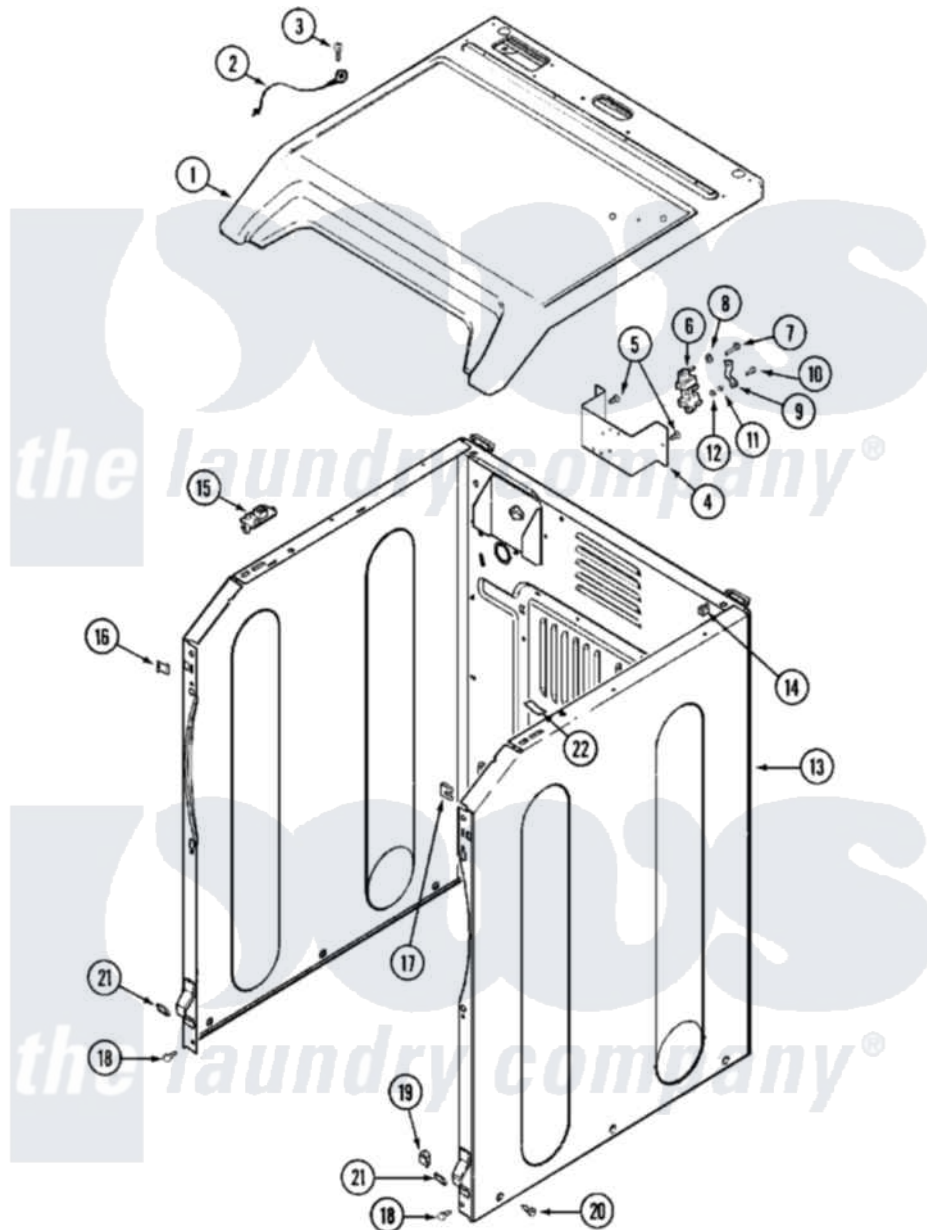

Maytag MDE14PDACL 03 - CABINET-FRONT

Maytag [Commercial Maytag MDE14PDACL Dryer Parts](#) Parts Diagram 03 - CABINET-FRONT
 Click on the part number to view part

Item	Original Part Number	Replaced By	Status	Part Description
001	33001797			Cover, Top
"	33002629			Cover, Top
"	NLA		Not Available	COVER, TOP (ALM)
002	22001959			Wire, Ground
003	210186	3370225		Screw
004	NLA		Not Available	BRACKET, TERMINAL BLOCK---NA
005	22001995			Screw Note: Screw, Tumbler Front And Shroud
006	33001244			Block, Terminal
007	Y312209	W10001200		Screw
008	Y311270			Washer, Terminal Block
009	Y312184			Strap, Grounding
010	NLA		Not Available	SCREW, GROUND STRAP
011	311484	112432		Nut
012	311093			Washer, Terminal Connection
013	22003639			Cabinet Assembly

"	33002626		Cabinet, Assembly
"	NLA	Not Available	CABINET (WHT W/V-BRACKET)
014	310933	33002194	Nut, Speed
015	33001757	33002891	Pin, Locator
016	22002049		Clip Note: Clip, Front Panel
017	213280	204439	Screw And Fstner Assembly
018	22001496		Front Panel Fastener And Screw
"	22001995		Screw Note: Screw, Tumbler Front And Shroud
019	Y310376		Clip, Door Switch Harness
020	213007		Xfor Cabinet See Cabinet, Back
"	22003409	213007	Xfor Cabinet See Cabinet, Back
021	213280	204439	Screw And Fstner Assembly
"	22002239		Clip, Front Panel
022	33001836		Strap, Top Cover Support