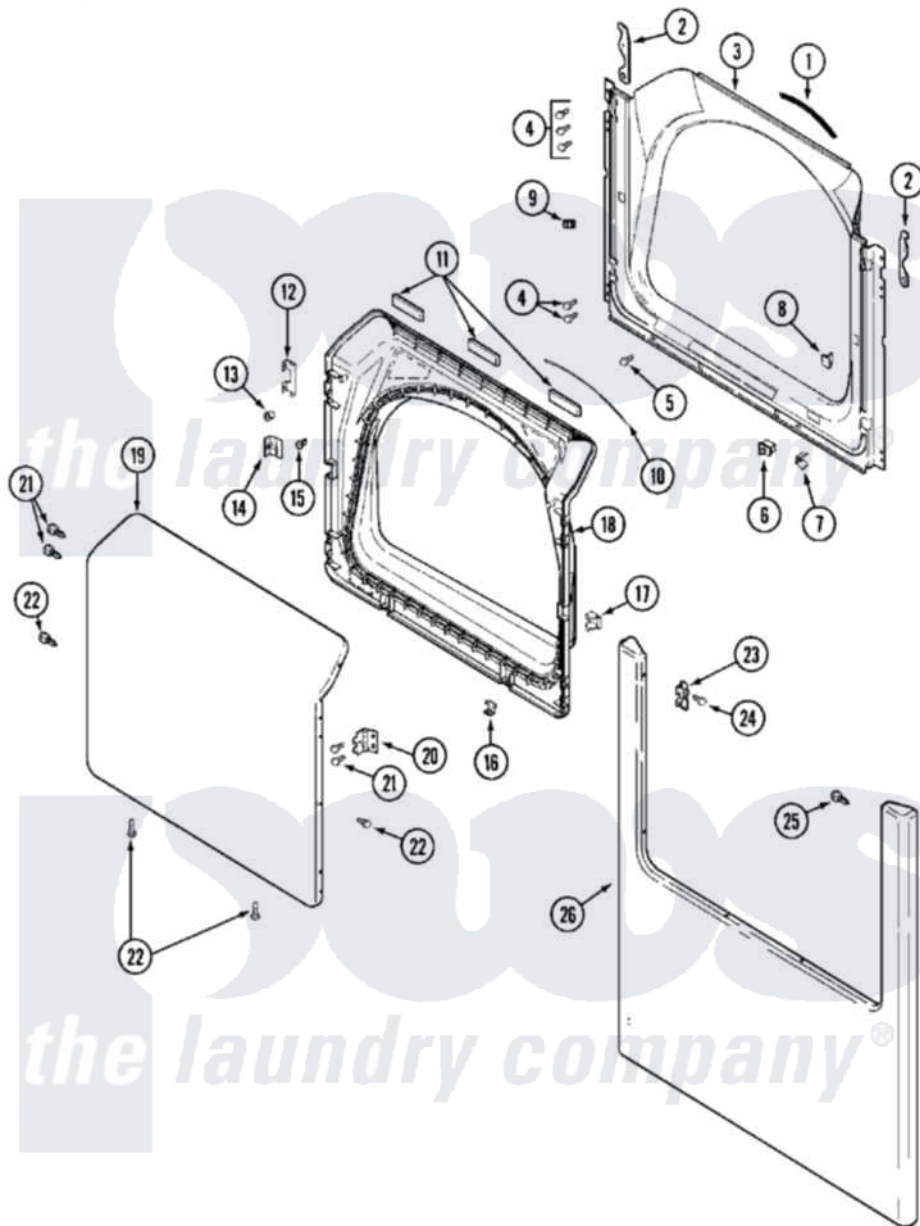

Maytag MDE14PDACL 04 - DOOR

Maytag [Commercial Maytag MDE14PDACL Dryer Parts](#) Parts Diagram 04 - DOOR
 Click on the part number to view part

Item	Original Part Number	Replaced By	Status	Part Description
001	33001767			Seal, Shroud
002	22002033	33002597		Hook, Security
003	33001778			Shroud
"	33001779	33002379		Shroud
004	22001995			Screw Note: Screw, Tumbler Front And Shroud
005	33001768			Screw, Shroud Note: Screw, Shroud And Outlet Duct
006	33001509	W10169313		Switch-Dor
007	33001760			Bracket, Hinge
008	NLA		Not Available	PLUG, DOOR CATCH
009	Y304578	LA-1003		Door Catch Kit
010	33002094			Seal, Door
011	33001268		Not Available	PAD, DOOR
012	22002038			Clip, Door
013	33001771			Bushing, Inner Door
014	33001793			Bracket, Strike

015	33001761		Strike, Door
016	22002039		Clip, Door
017	33001763		Plug, Inner Door
018	33001750		Door, Inner/ W Seal
"	33001751		Inner Door/ W Seal
019	22001979		Door, Outer
"	22001980	Not Available	(ALM-W/DAMPER)
020	33001759		Hinge, Door
021	22002062	98006631	Screw
022	22002063		Screw No.8-18AB Wafer Head
"	22002064	489355	Screw, 8 X 1/2
023	33001764		Cover, Hinge Hole
"	33001765		Cover, Hinge Hole
024	33001787		Screw, Hinge Note: Screw, Hinge Hole Cover
"	33001846		Screw, Hinge Hole Cover
025	22002012		Screw, Hinge Note: Screw, Hinge Bracket
"	22002243		Screw, Front Panel And Hinge
"	22002244		Clip, Grounding
026	22002087	Not Available	PANEL, FRONT (WHT)
"	22002241	22002836	Panel, Front
"	22002242	Not Available	PANEL, FRONT (ALM)
"	NLA	Not Available	(ALM)
027	213280	204439	Screw And Fstner Assembly
"	22001496		Front Panel Fastener And Screw
"	22001995		Screw Note: Screw, Tumbler Front And Shroud
"	22002239		Clip, Front Panel