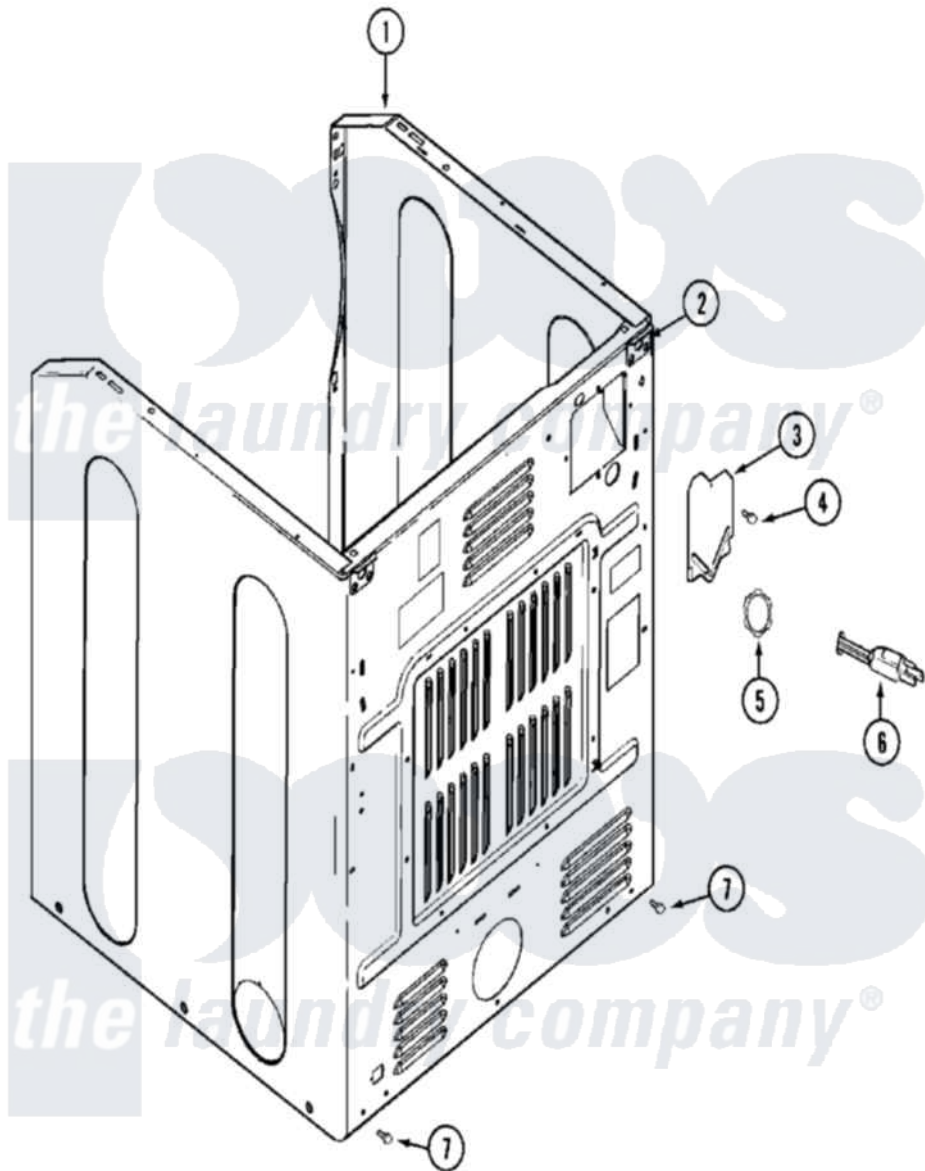

Maytag MDE14PDACL 05 - CABINET-REAR

Maytag [Commercial Maytag MDE14PDACL Dryer Parts](#) Parts Diagram 05 - CABINET-REAR
 Click on the part number to view part

Item	Original Part Number	Replaced By	Status	Part Description
001	33002626			Cabinet, Assembly
"	NLA		Not Available	CABINET (WHT W/V-BRACKET)
002	22001995			Screw Note: Screw, Tumbler Front And Shroud
"	22003367	22004095		Hinge, Plastic
"	NLA		Not Available	BRACKET, CABINET HINGE
003	33001795			Cover, Terminal Block
004	22001995			Screw Note: Screw, Tumbler Front And Shroud
005	33001425			Locknut, Eared For Canadian
006	305168	33002916		Power Cord, Canadian 240V
007	22001995			Screw Note: Screw, Tumbler Front And Shroud