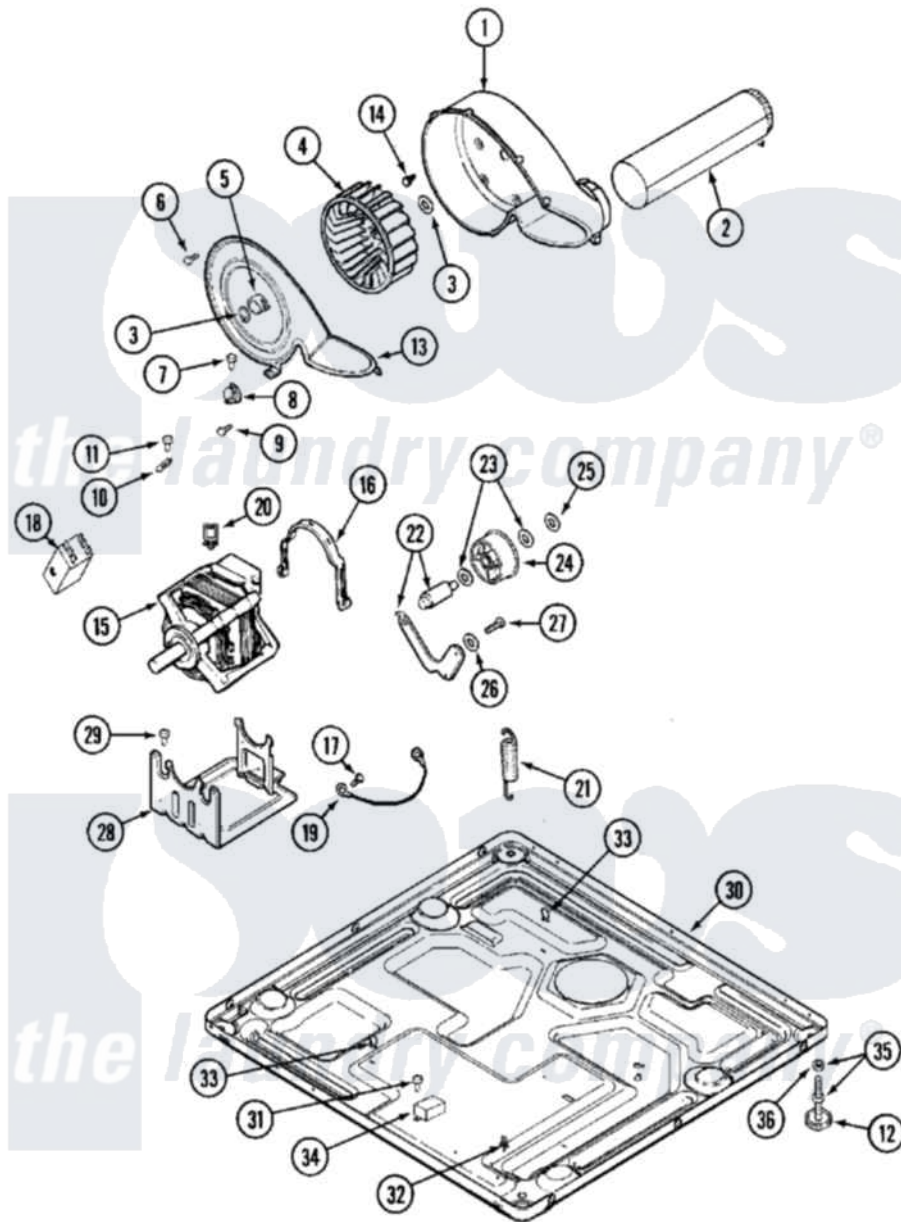

# Maytag MDE14PDACL 07 - MOTOR DRIVE

Maytag [Commercial Maytag MDE14PDACL Dryer Parts](#) Parts Diagram 07 - MOTOR DRIVE  
 Click on the part number to view part

Item	Original Part Number	Replaced By	Status	Part Description
001	<a href="#">33001789</a>			Housing, Blower
002	<a href="#">22001995</a>			Screw Note: Screw, Tumbler Front And Shroud
"	<a href="#">33001800</a>			Duct Assembly, Exhaust
003	410233	<a href="#">9703438</a>		Ring-Retrn
004	<a href="#">33001790</a>			Wheel, Blower
005	<a href="#">312967</a>			Clamp, Blower Housing
006	33001855	<a href="#">33002917</a>		Screw, No.10-16
007	<a href="#">Y313561</a>			Screw---NA
008	<a href="#">303392</a>			Thermostat, Cycling
"	<a href="#">33303391</a>			Thermostat, Cycling
009	22001996	<a href="#">3370225</a>		Screw
010	<a href="#">33001762</a>			Fuse, Thermal
011	NLA		Not Available	SCREW, THERMAL CUT-OFF
012	<a href="#">Y314137</a>			Foot, Rubber
013	33001796	<a href="#">33002711</a>		Cover, Blower Housing
014	314818	<a href="#">1163839</a>		Screw