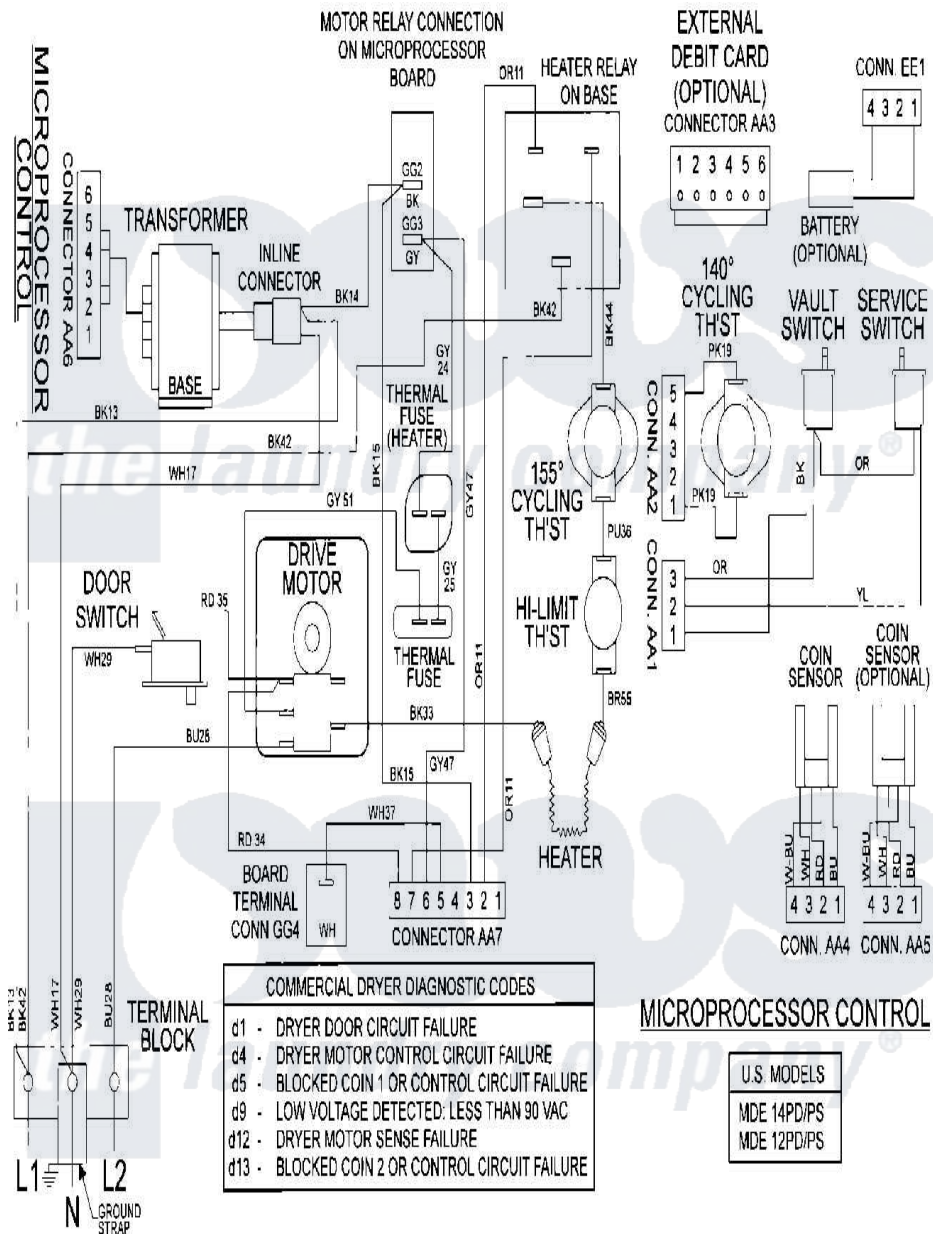

Maytag MDE14PDACL 08 - WIRING INFORMATION

Maytag Commercial Maytag MDE14PDACL Dryer Parts Parts Diagram 08 - WIRING INFORMATION
Click on the part number to view part

Item	Original Part Number	Replaced By	Status	Part Description
001	NLA		Not Available	WIRING INFORMATION