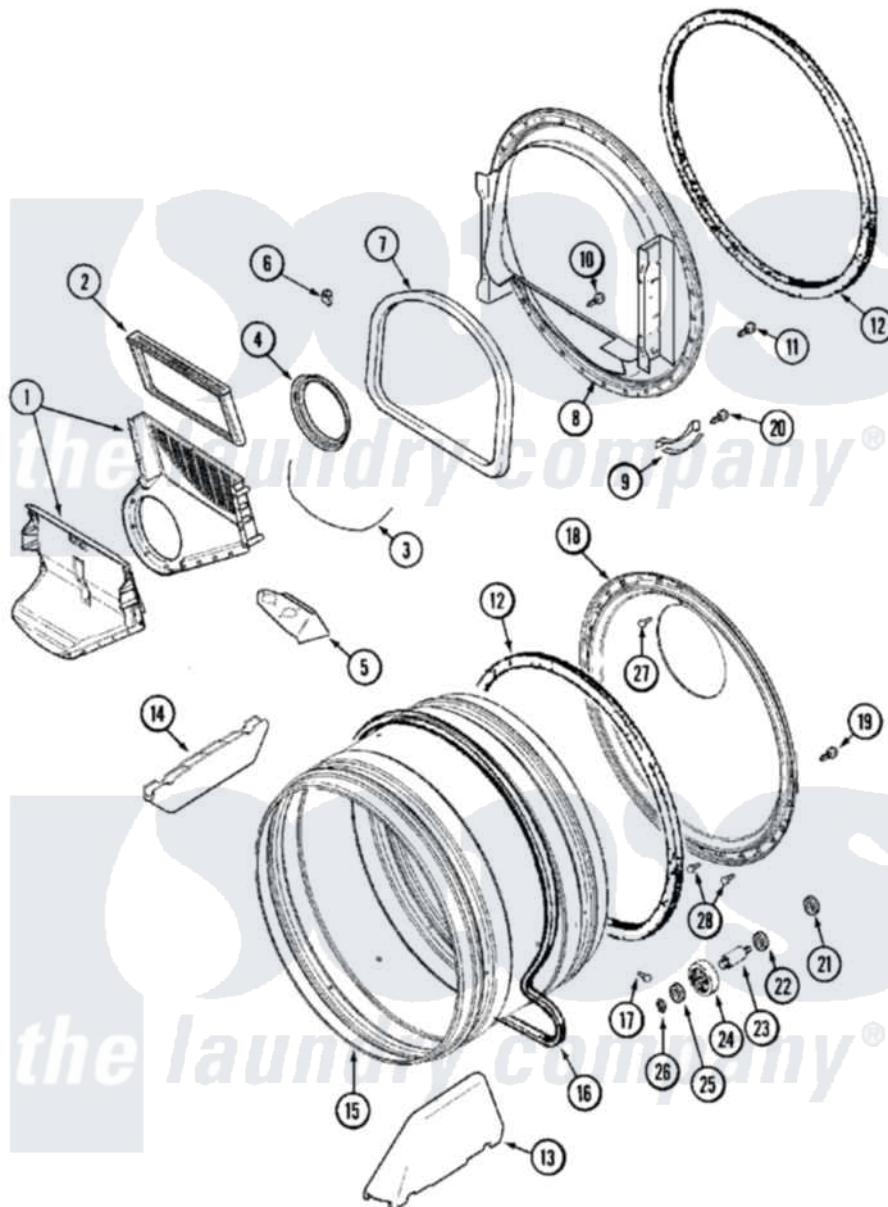

Maytag MDE14PDACL 09 - TUMBLER

Maytag [Commercial Maytag MDE14PDACL Dryer Parts](#) Parts Diagram 09 - TUMBLER
 Click on the part number to view part

Item	Original Part Number	Replaced By	Status	Part Description
001	33001799			Outlet Duct Assembly Note: Outlet Duct Assembly
002	33001804	33002790		Lint Filter
003	NLA		Not Available	SEAL, OUTLET DUCT
004	33001758	33002560		Seal, Blower
005	33001837			Cover, Thermostat
006	Y310376			Clip, Door Switch Harness
007	33001767			Seal, Shroud
008	33001802			Front, Tumbler
009	306508			Tumbler Bearing Kit ----W
010	NLA		Not Available	SCREW, OUTLET DUCT (PHILLIPS)
011	33001855	33002917		Screw, No.10-16
012	33001807			Seal, Tumbler
013	33001756	33002032		Baffle
014	33001755			Baffle
015	33001794	33001889		Tumbler

016	33001777	33002535	V-Belt
017	33001788	33002973	Screw, No.9-15 X 1.00 Hx WS
018	33001801		Back, Tumbler
019	33002190		SCrew, C BraCe, BraCket, Cabinet
020	210720		Rivet, Bearing To Tumbler Fmt
021	33001443		Nut, Hex
022	Y313347	312535	Washer, Vault Mounting Brk.
023	Y312948	6-3129480	Shaft- Tumbler
024	Y303373	12001541	Drum Roller/Washer Assembly--W
025	312535		Washer, Vault Mounting Brk.
026	410233	9703438	Ring-Retr
027	210932		Screw, No.8 X 9/16 Ctsk Note: Screw, Inlet Duct
028	22001996	3370225	Screw