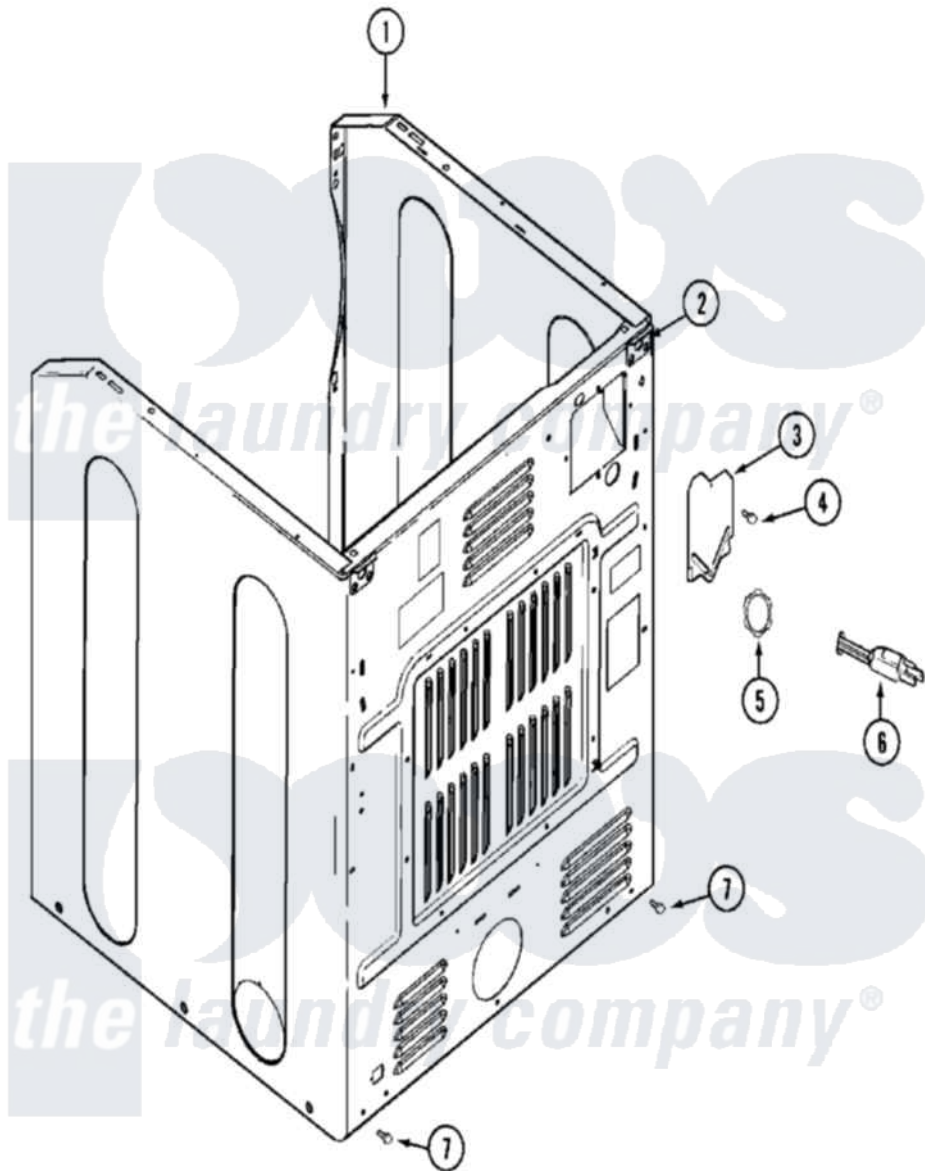

Maytag MDE14PDACQ 02 - CABINET-REAR

Maytag Commercial Maytag MDE14PDACQ Dryer Parts Parts Diagram 02 - CABINET-REAR
 Click on the part number to view part

Item	Original Part Number	Replaced By	Status	Part Description
001	33002626			Cabinet, Assembly
"	NLA		Not Available	CABINET (WHT W/V-BRACKET)
002	22001995			Screw Note: Screw, Tumbler Front And Shroud
"	22003367	22004095		Hinge, Plastic
"	NLA		Not Available	BRACKET, CABINET HINGE
003	33001795			Cover, Terminal Block
004	22001995			Screw Note: Screw, Tumbler Front And Shroud
005	33001425			Locknut, Eared For Canadian
006	305168	33002916		Power Cord, Canadian 240V
007	22001995			Screw Note: Screw, Tumbler Front And Shroud