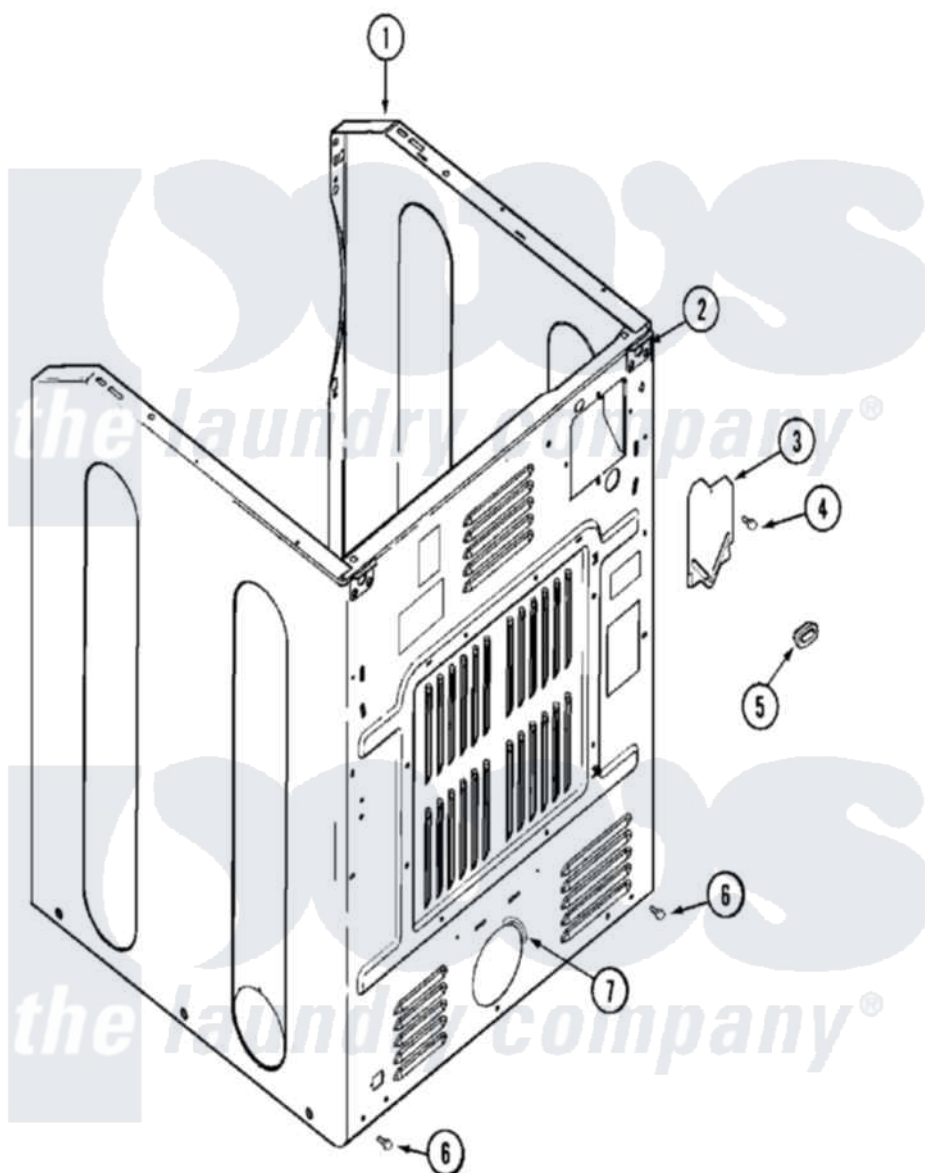

Maytag MDE14PDACQ 08 - CABINET-REAR

Maytag Commercial Maytag MDE14PDACQ Dryer Parts Parts Diagram 08 - CABINET-REAR
 Click on the part number to view part

Item	Original Part Number	Replaced By	Status	Part Description
001	NLA		Not Available	CABINET ASSY. (BSQ)
002	22001995			Screw Note: Screw, Tumbler Front And Shroud
"	22003367	22004095		Hinge, Plastic
"	NLA		Not Available	BRACKET, CABINET HINGE
003	33001795			Cover, Terminal Block
004	22001995			Screw Note: Screw, Tumbler Front And Shroud
005	33002053	211881		Grommet, Cord Part Not Used-Gas Models Only
006	22001995			Screw Note: Screw, Tumbler Front And Shroud
007	NLA		Not Available	GUARD, EXHAUST DUCT