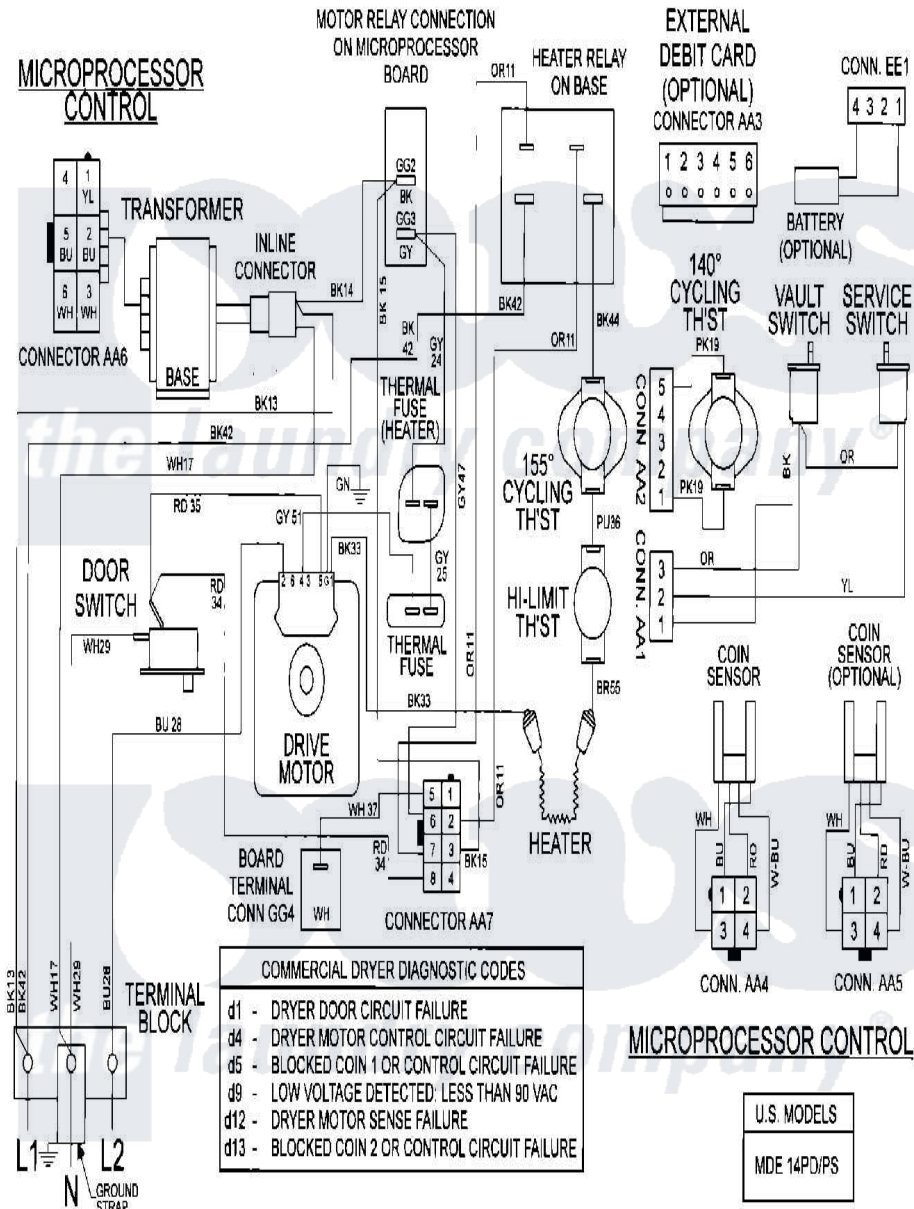

# Maytag MDE14PDACQ 11 - WIRING INFORMATION

Maytag [Commercial Maytag MDE14PDACQ Dryer Parts](#) Parts Diagram 11 - WIRING INFORMATION  
 Click on the part number to view part

Item	Original Part Number	Replaced By	Status	Part Description
001	NLA		Not Available	WIRING INFORMATION