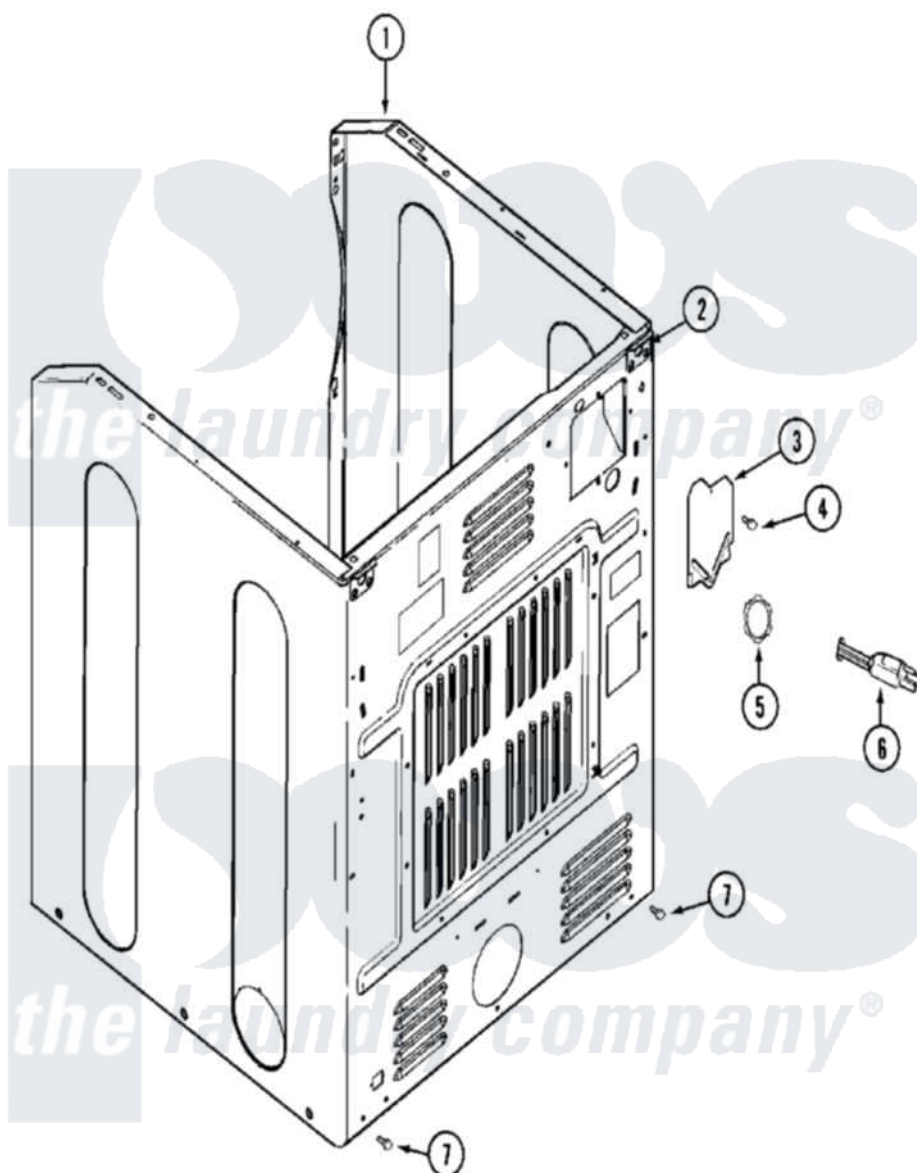

# Maytag MDE14PDACW 05 - CABINET-REAR

Maytag [Commercial Maytag MDE14PDACW Dryer Parts](#) Parts Diagram 05 - CABINET-REAR  
 Click on the part number to view part

Item	Original Part Number	Replaced By	Status	Part Description
001	<a href="#">33002626</a>			Cabinet, Assembly
"	NLA		Not Available	CABINET (WHT W/V-BRACKET)
002	<a href="#">22001995</a>			Screw Note: Screw, Tumbler Front And Shroud
"	22003367	<a href="#">22004095</a>		Hinge, Plastic
"	NLA		Not Available	BRACKET, CABINET HINGE
003	<a href="#">33001795</a>			Cover, Terminal Block
004	<a href="#">22001995</a>			Screw Note: Screw, Tumbler Front And Shroud
005	<a href="#">33001425</a>			Locknut, Eared For Canadian
006	305168	<a href="#">33002916</a>		Power Cord, Canadian 240V
007	<a href="#">22001995</a>			Screw Note: Screw, Tumbler Front And Shroud