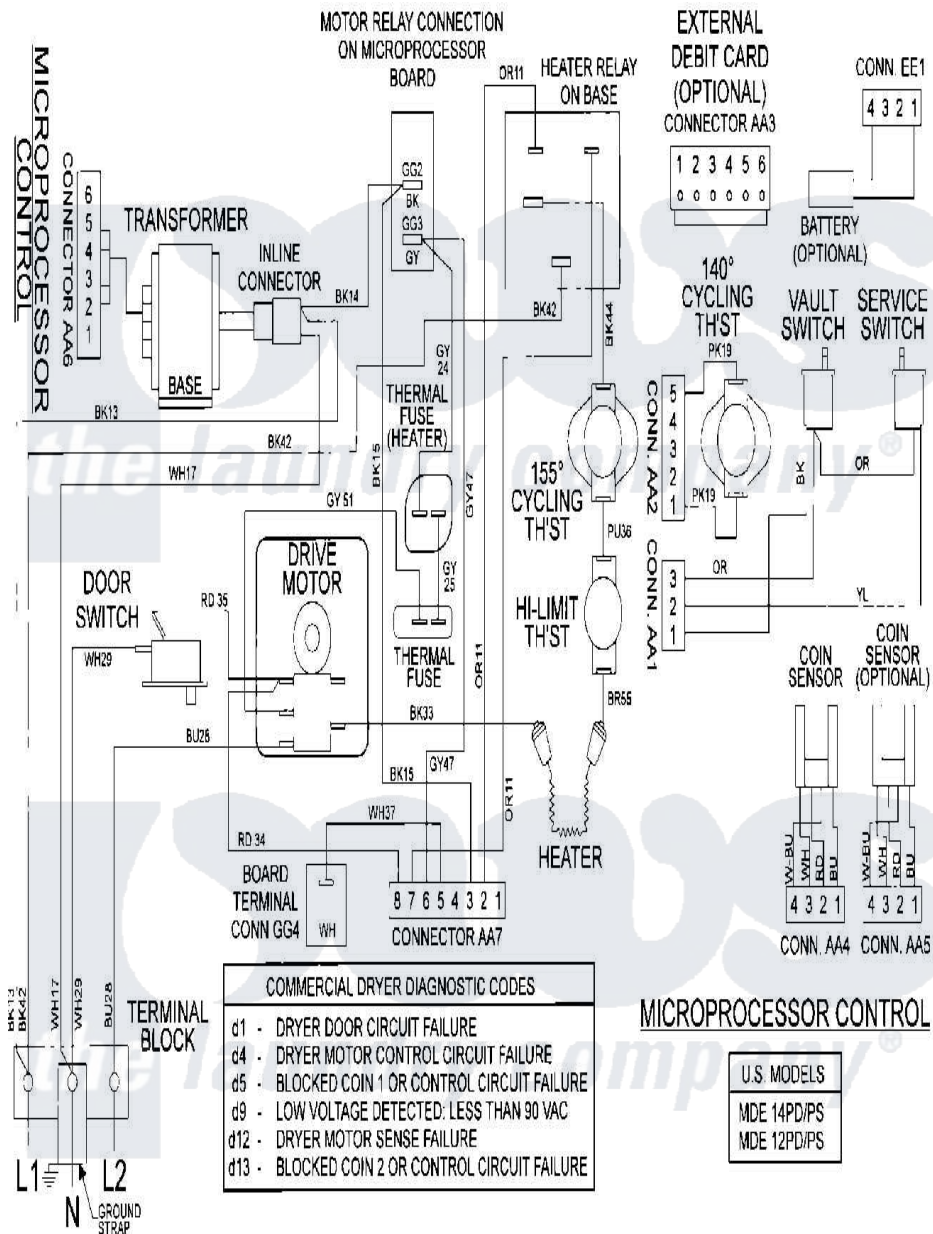

Maytag MDE14PDACW 08 - WIRING INFORMATION

Maytag [Commercial Maytag MDE14PDACW Dryer Parts](#) Parts Diagram 08 - WIRING INFORMATION
Click on the part number to view part

Item	Original Part Number	Replaced By	Status	Part Description
001	NLA		Not Available	WIRING INFORMATION