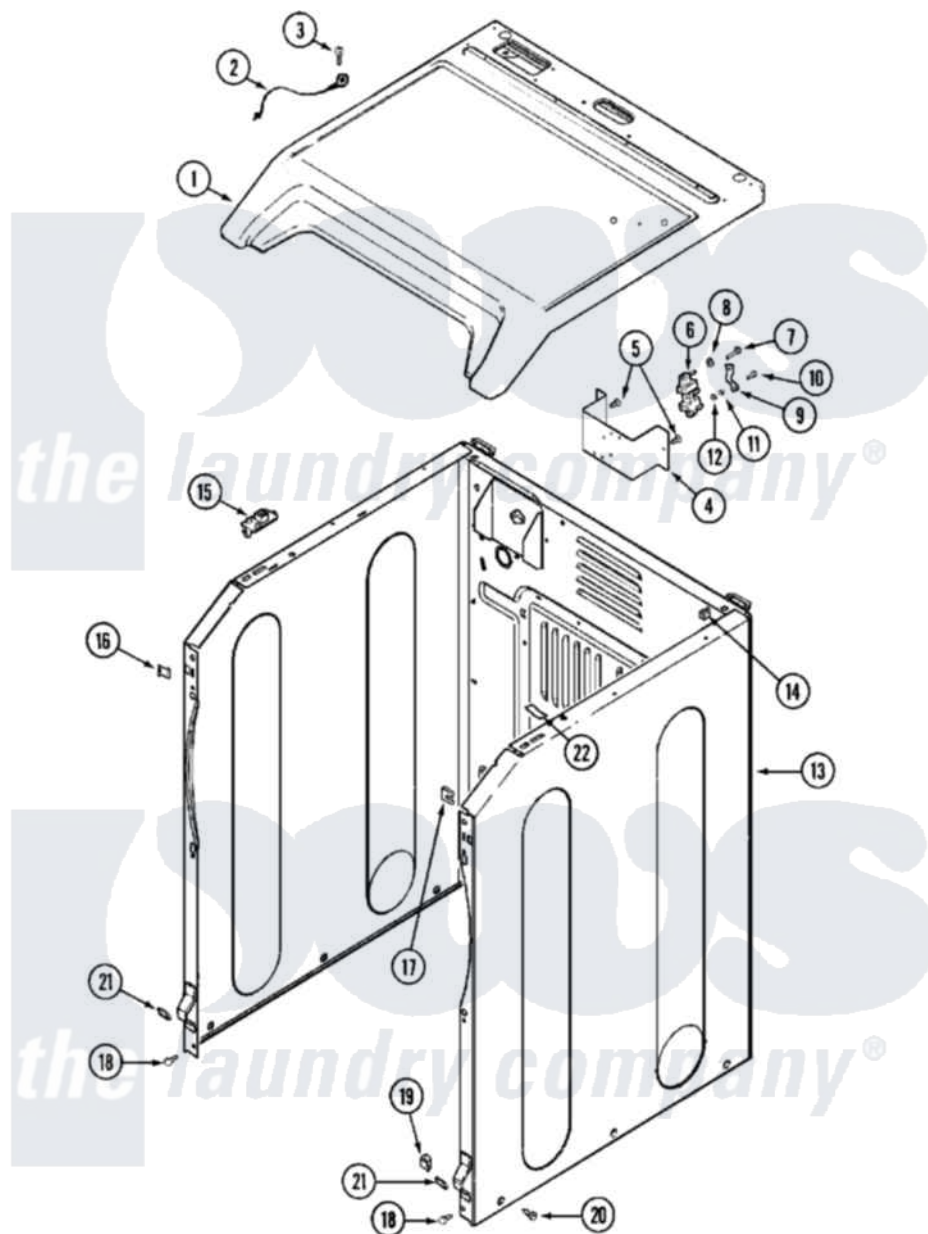

# Maytag MDE14PDADL 03 - CABINET-FRONT

Maytag [Commercial Maytag MDE14PDADL Dryer Parts](#) Parts Diagram 03 - CABINET-FRONT  
 Click on the part number to view part

Item	Original Part Number	Replaced By	Status	Part Description
001	<a href="#">33001797</a>			Cover, Top
"	<a href="#">33002629</a>			Cover, Top
"	NLA		Not Available	COVER, TOP (ALM)
002	<a href="#">22001959</a>			Wire, Ground
003	210186	<a href="#">3370225</a>		Screw
004	NLA		Not Available	BRACKET, TERMINAL BLOCK---NA
005	<a href="#">22001995</a>			Screw Note: Screw, Tumbler Front And Shroud
006	<a href="#">33001244</a>			Block, Terminal
007	<a href="#">Y312209</a>	<a href="#">W10001200</a>		Screw
008	<a href="#">Y311270</a>			Washer, Terminal Block
009	<a href="#">Y312184</a>			Strap, Grounding
010	NLA		Not Available	SCREW, GROUND STRAP
011	<a href="#">311484</a>	<a href="#">112432</a>		Nut
012	<a href="#">311093</a>			Washer, Terminal Connection
013	<a href="#">22003639</a>			Cabinet Assembly

"	<a href="#">33002626</a>		Cabinet, Assembly
"	NLA	Not Available	CABINET (WHT W/V-BRACKET)
014	310933	<a href="#">33002194</a>	Nut, Speed
015	33001757	<a href="#">33002891</a>	Pin, Locator
016	<a href="#">22002049</a>		Clip Note: Clip, Front Panel
017	213280	<a href="#">204439</a>	Screw And Fstner Assembly
018	<a href="#">22001496</a>		Front Panel Fastener And Screw
"	<a href="#">22001995</a>		Screw Note: Screw, Tumbler Front And Shroud
019	<a href="#">Y310376</a>		Clip, Door Switch Harness
020	<a href="#">213007</a>		Xfor Cabinet See Cabinet, Back
"	22003409	<a href="#">213007</a>	Xfor Cabinet See Cabinet, Back
021	213280	<a href="#">204439</a>	Screw And Fstner Assembly
"	<a href="#">22002239</a>		Clip, Front Panel
022	<a href="#">33001836</a>		Strap, Top Cover Support