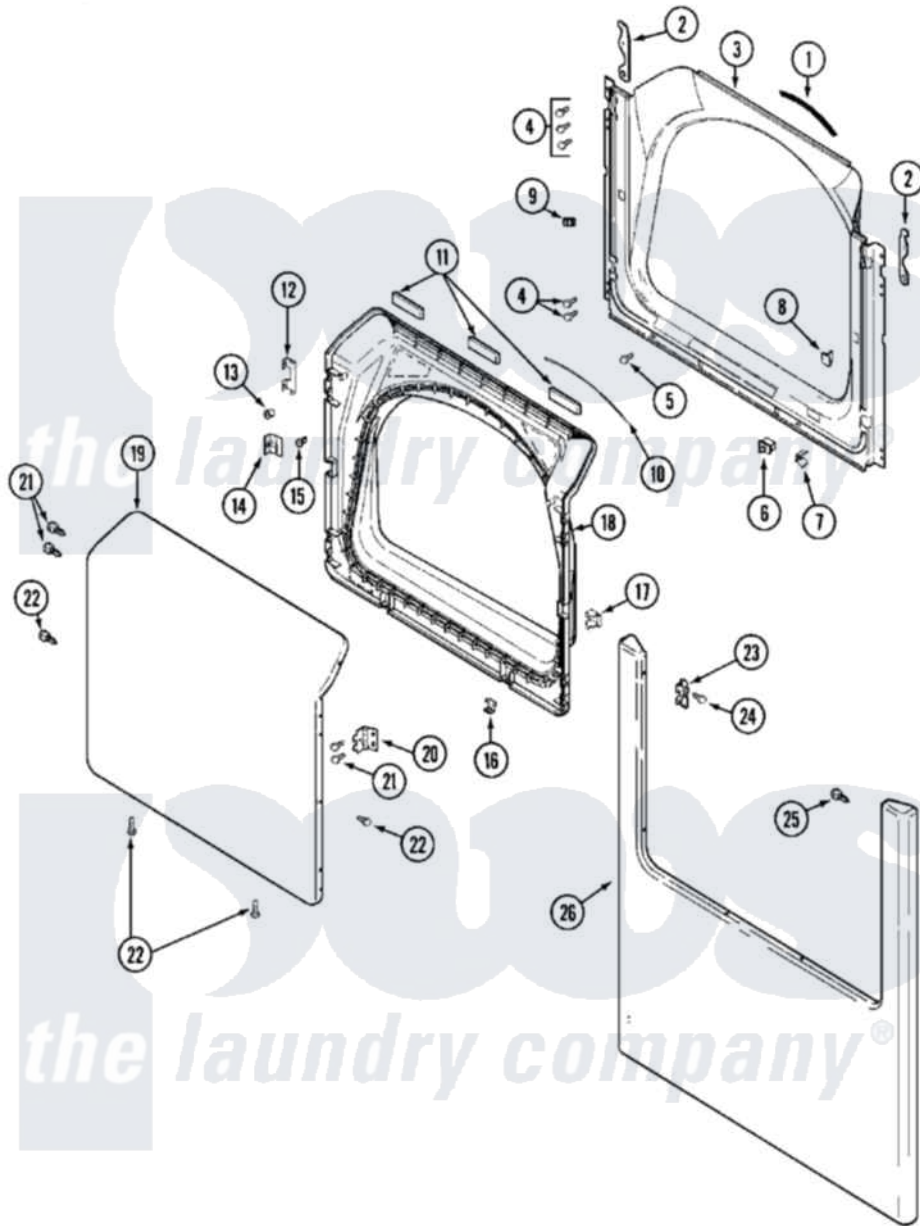

Maytag MDE14PDADL 04 - DOOR

Maytag [Commercial Maytag MDE14PDADL Dryer Parts](#) Parts Diagram 04 - DOOR
 Click on the part number to view part

Item	Original Part Number	Replaced By	Status	Part Description
001	33001767			Seal, Shroud
002	22002033	33002597		Hook, Security
003	33001778			Shroud
"	33001779	33002379		Shroud
004	22001995			Screw Note: Screw, Tumbler Front And Shroud
005	33001768			Screw, Shroud Note: Screw, Shroud And Outlet Duct
006	33001509	W10169313		Switch-Dor
007	33001760			Bracket, Hinge
008	NLA		Not Available	PLUG, DOOR CATCH
009	Y304578	LA-1003		Door Catch Kit
010	33002094			Seal, Door
011	33001268		Not Available	PAD, DOOR
012	22002038			Clip, Door
013	33001771			Bushing, Inner Door
014	33001793			Bracket, Strike

015	33001761		Strike, Door
016	22002039		Clip, Door
017	33001763		Plug, Inner Door
018	33001750		Door, Inner/ W Seal
"	33001751		Inner Door/ W Seal
019	22001979		Door, Outer
"	22001980	Not Available	(ALM-W/DAMPER)
020	33001759		Hinge, Door
021	22002062	98006631	Screw
022	22002063		Screw No.8-18AB Wafer Head
"	22002064	489355	Screw, 8 X 1/2
023	33001764		Cover, Hinge Hole
"	33001765		Cover, Hinge Hole
024	33001787		Screw, Hinge Note: Screw, Hinge Hole Cover
"	33001846		Screw, Hinge Hole Cover
025	22002012		Screw, Hinge Note: Screw, Hinge Bracket
"	22002243		Screw, Front Panel And Hinge
"	22002244		Clip, Grounding
026	22002087	Not Available	PANEL, FRONT (WHT)
"	22002241	22002836	Panel, Front
"	22002242	Not Available	PANEL, FRONT (ALM)
"	NLA	Not Available	(ALM)
027	213280	204439	Screw And Fstner Assembly
"	22001496		Front Panel Fastener And Screw
"	22001995		Screw Note: Screw, Tumbler Front And Shroud
"	22002239		Clip, Front Panel