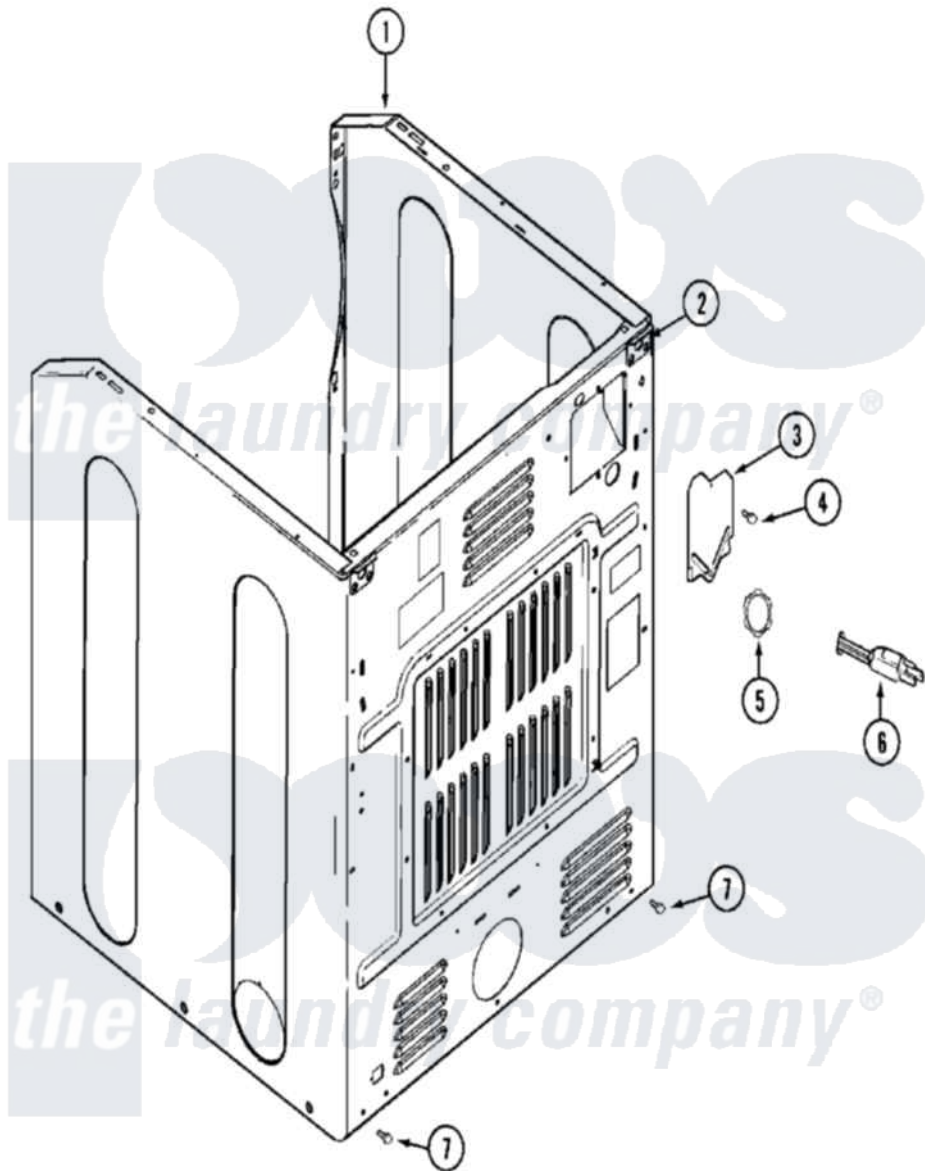

# Maytag MDE14PDADL 05 - CABINET-REAR

Maytag [Commercial Maytag MDE14PDADL Dryer Parts](#) Parts Diagram 05 - CABINET-REAR  
 Click on the part number to view part

Item	Original Part Number	Replaced By	Status	Part Description
001	<a href="#">33002626</a>			Cabinet, Assembly
"	NLA		Not Available	CABINET (WHT W/V-BRACKET)
002	<a href="#">22001995</a>			Screw Note: Screw, Tumbler Front And Shroud
"	22003367	<a href="#">22004095</a>		Hinge, Plastic
"	NLA		Not Available	BRACKET, CABINET HINGE
003	<a href="#">33001795</a>			Cover, Terminal Block
004	<a href="#">22001995</a>			Screw Note: Screw, Tumbler Front And Shroud
005	<a href="#">33001425</a>			Locknut, Eared For Canadian
006	305168	<a href="#">33002916</a>		Power Cord, Canadian 240V
007	<a href="#">22001995</a>			Screw Note: Screw, Tumbler Front And Shroud