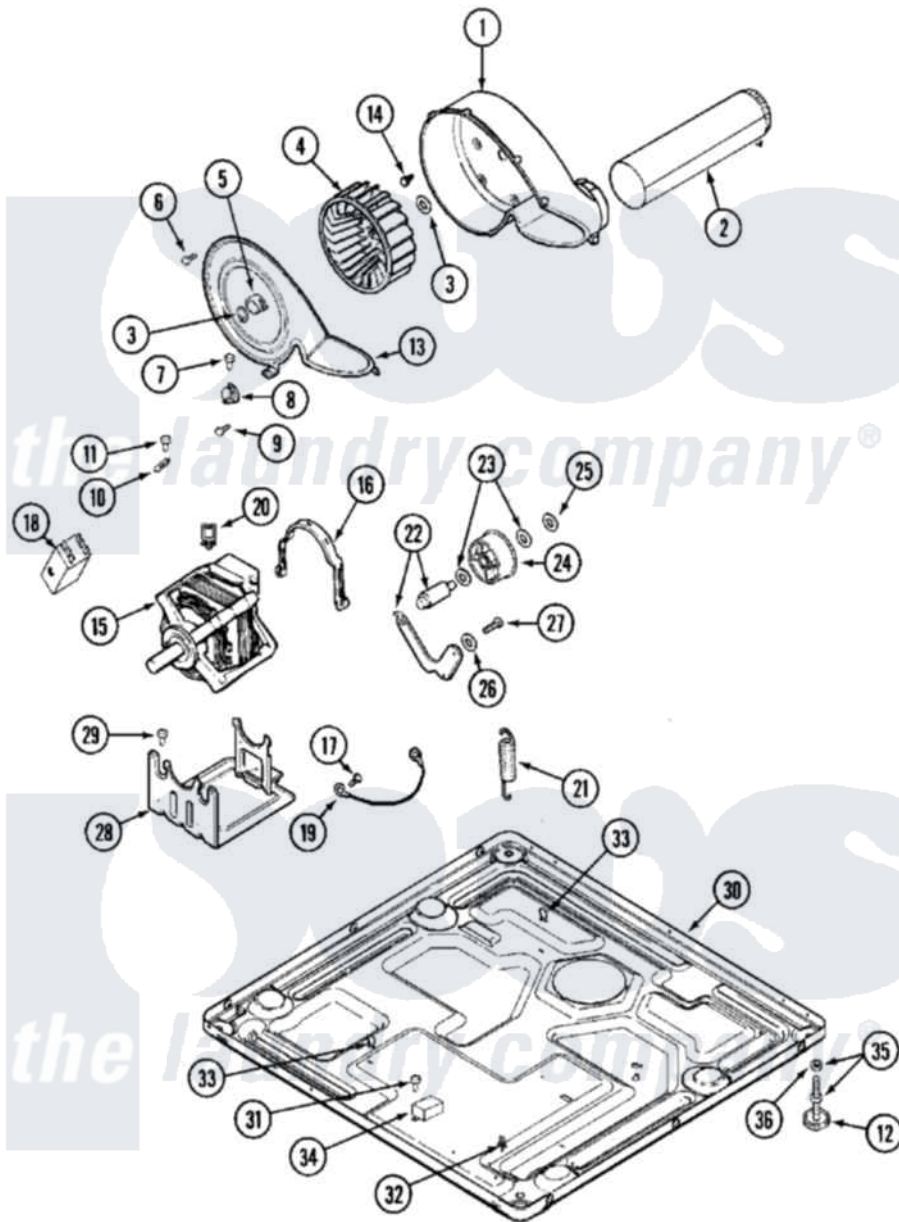

# Maytag MDE14PDADL 07 - MOTOR DRIVE

Maytag [Commercial Maytag MDE14PDADL Dryer Parts](#) Parts Diagram 07 - MOTOR DRIVE  
 Click on the part number to view part

Item	Original Part Number	Replaced By	Status	Part Description
001	<a href="#">33001789</a>			Housing, Blower
002	<a href="#">22001995</a>			Screw Note: Screw, Tumbler Front And Shroud
"	<a href="#">33001800</a>			Duct Assembly, Exhaust
003	410233	<a href="#">9703438</a>		Ring-Retrn
004	<a href="#">33001790</a>			Wheel, Blower
005	<a href="#">312967</a>			Clamp, Blower Housing
006	33001855	<a href="#">33002917</a>		Screw, No.10-16
007	<a href="#">Y313561</a>			Screw---NA
008	<a href="#">303392</a>			Thermostat, Cycling
"	<a href="#">33303391</a>			Thermostat, Cycling
009	22001996	<a href="#">3370225</a>		Screw
010	<a href="#">33001762</a>			Fuse, Thermal
011	NLA		Not Available	SCREW, THERMAL CUT-OFF
012	<a href="#">Y314137</a>			Foot, Rubber
013	33001796	<a href="#">33002711</a>		Cover, Blower Housing
014	314818	<a href="#">1163839</a>		Screw