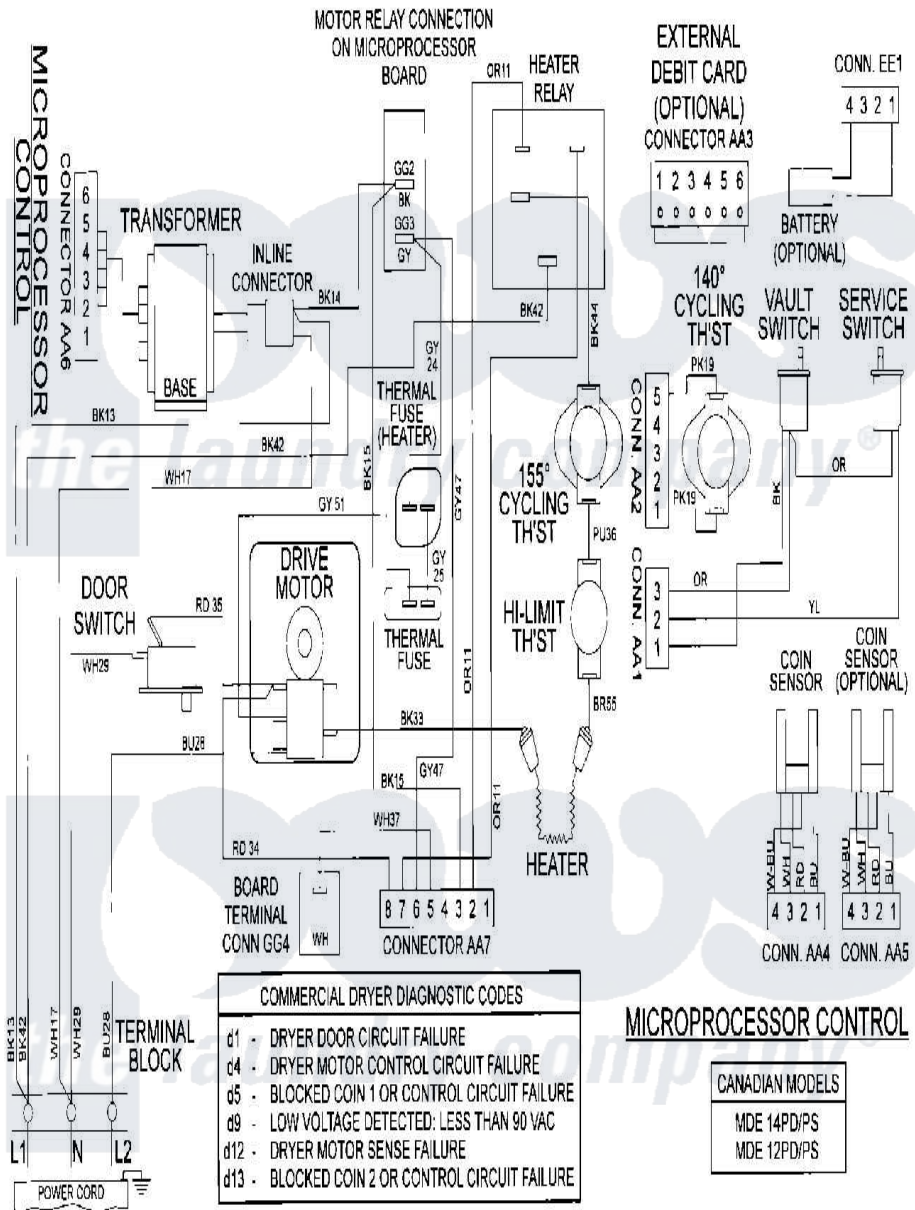

Maytag MDE14PDADL 08 - WIRING INFORMATION

Maytag Commercial Maytag MDE14PDADL Dryer Parts Parts Diagram 08 - WIRING INFORMATION
 Click on the part number to view part

| Item | Original Part Number | Replaced By | Status | Part Description |
|------|----------------------|-------------|---------------|--------------------|
| 001 | NLA | | Not Available | WIRING INFORMATION |