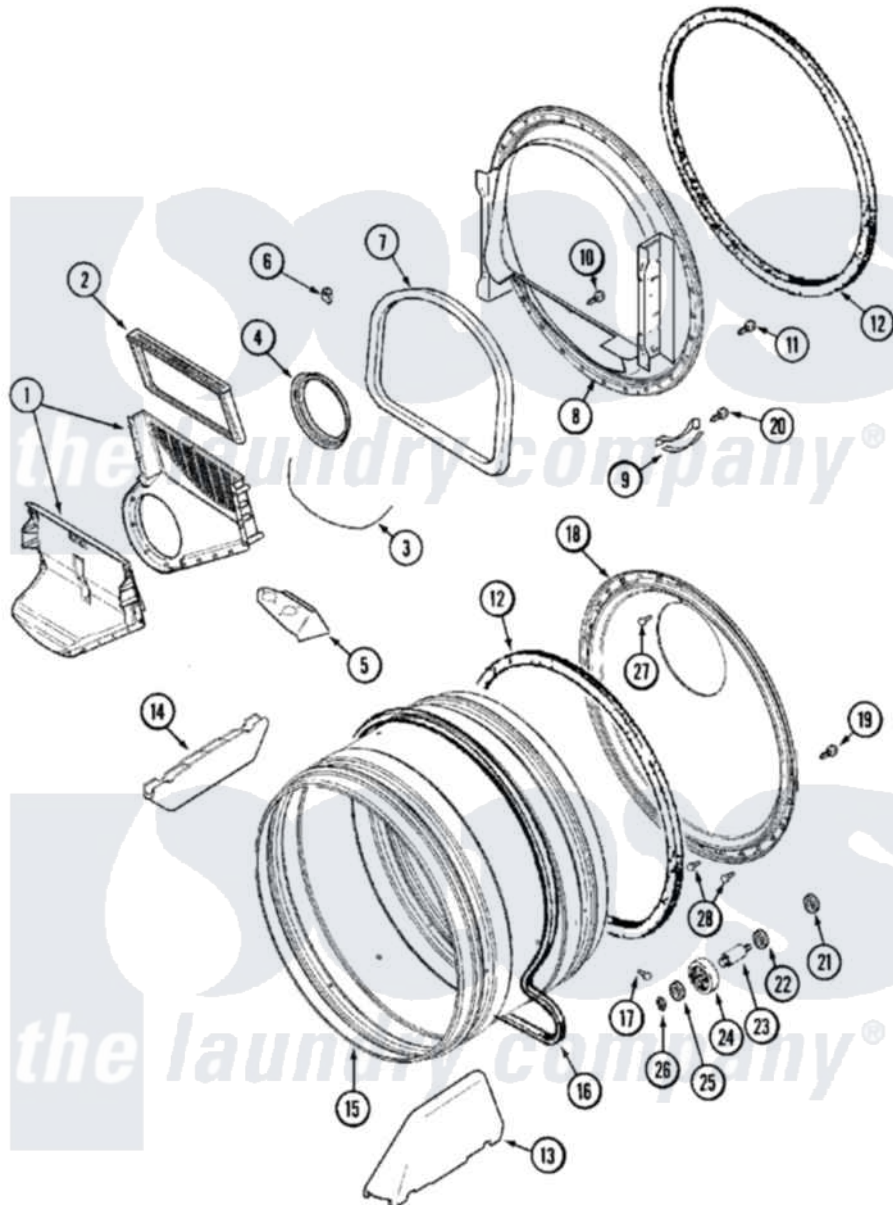

Maytag MDE14PDADL 09 - TUMBLER

Maytag [Commercial Maytag MDE14PDADL Dryer Parts](#) Parts Diagram 09 - TUMBLER
 Click on the part number to view part

Item	Original Part Number	Replaced By	Status	Part Description
001	33001799			Outlet Duct Assembly Note: Outlet Duct Assembly
002	33001804	33002790		Lint Filter
003	NLA		Not Available	SEAL, OUTLET DUCT
004	33001758	33002560		Seal, Blower
005	33001837			Cover, Thermostat
006	Y310376			Clip, Door Switch Harness
007	33001767			Seal, Shroud
008	33001802			Front, Tumbler
009	306508			Tumbler Bearing Kit ----W
010	NLA		Not Available	SCREW, OUTLET DUCT (PHILLIPS)
011	33001855	33002917		Screw, No.10-16
012	33001807			Seal, Tumbler
013	33001756	33002032		Baffle
014	33001755			Baffle
015	33001794	33001889		Tumbler

016	33001777	33002535	V-Belt
017	33001788	33002973	Screw, No.9-15 X 1.00 Hx WS
018	33001801		Back, Tumbler
019	33002190		SCrew, C BraCe, BraCket, Cabinet
020	210720		Rivet, Bearing To Tumbler Fmt
021	33001443		Nut, Hex
022	Y313347	312535	Washer, Vault Mounting Brk.
023	Y312948	6-3129480	Shaft- Tumbler
024	Y303373	12001541	Drum Roller/Washer Assembly--W
025	312535		Washer, Vault Mounting Brk.
026	410233	9703438	Ring-Retr
027	210932		Screw, No.8 X 9/16 Ctsk Note: Screw, Inlet Duct
028	22001996	3370225	Screw