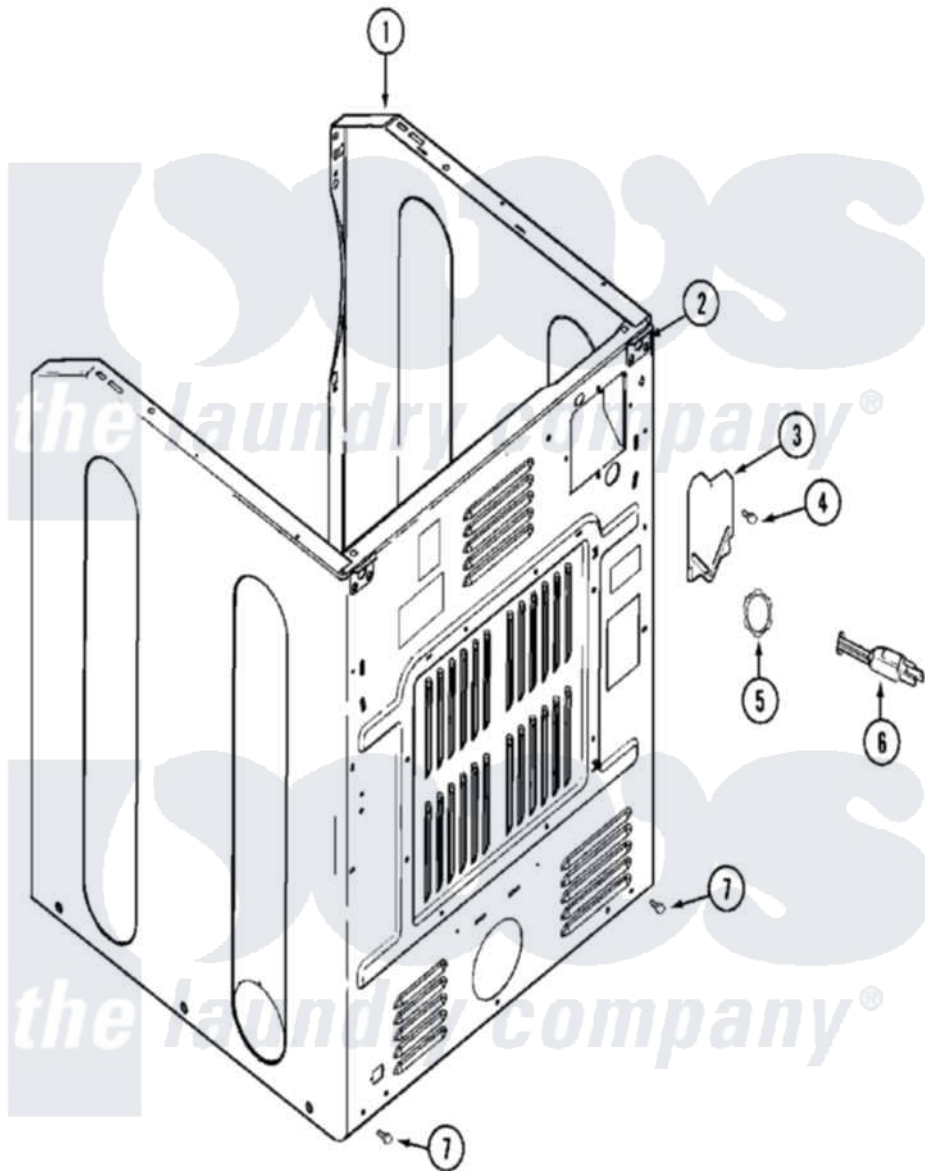

Maytag MDE14PDADW 05 - CABINET-REAR

Maytag [Commercial Maytag MDE14PDADW Dryer Parts](#) Parts Diagram 05 - CABINET-REAR
 Click on the part number to view part

Item	Original Part Number	Replaced By	Status	Part Description
001	33002626			Cabinet, Assembly
"	NLA		Not Available	CABINET (WHT W/V-BRACKET)
002	22001995			Screw Note: Screw, Tumbler Front And Shroud
"	22003367	22004095		Hinge, Plastic
"	NLA		Not Available	BRACKET, CABINET HINGE
003	33001795			Cover, Terminal Block
004	22001995			Screw Note: Screw, Tumbler Front And Shroud
005	33001425			Locknut, Eared For Canadian
006	305168	33002916		Power Cord, Canadian 240V
007	22001995			Screw Note: Screw, Tumbler Front And Shroud