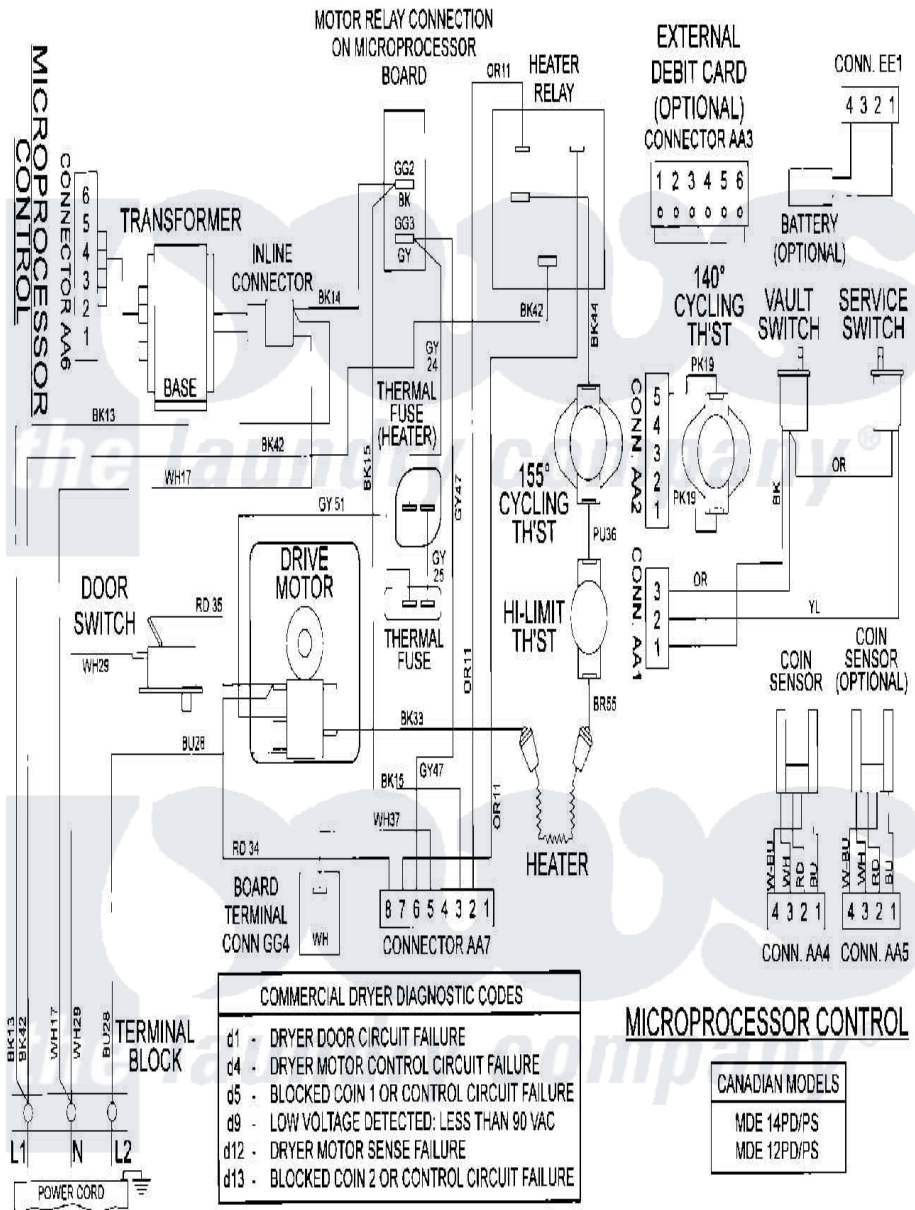

Maytag MDE14PDADW 08 - WIRING INFORMATION

Maytag [Commercial Maytag MDE14PDADW Dryer Parts](#) Parts Diagram 08 - WIRING INFORMATION
 Click on the part number to view part

Item	Original Part Number	Replaced By	Status	Part Description
001	NLA		Not Available	WIRING INFORMATION