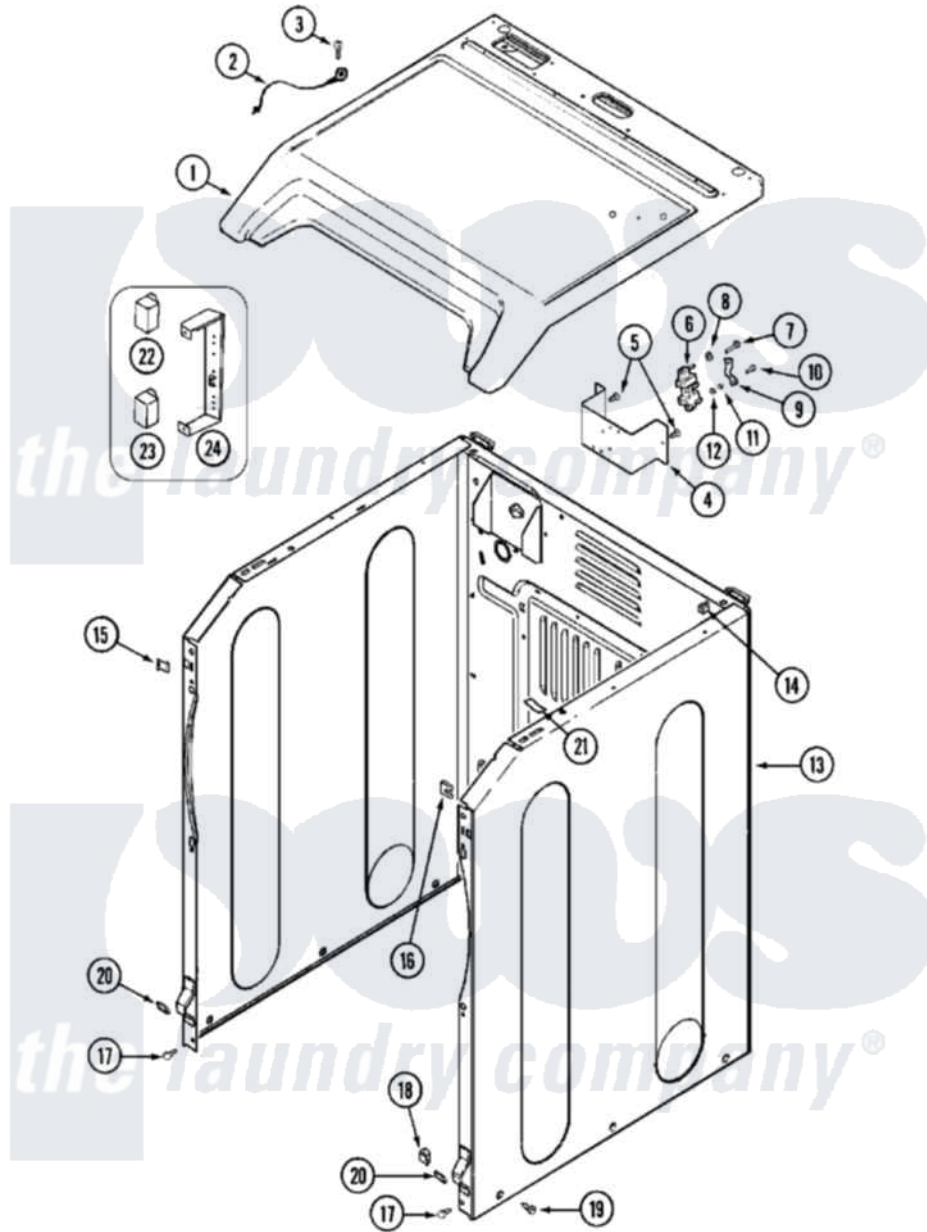

Maytag MDE14PDAGW 03 - CABINET-FRONT

Maytag [Commercial Maytag MDE14PDAGW Dryer Parts](#) Parts Diagram 03 - CABINET-FRONT
 Click on the part number to view part

Item	Original Part Number	Replaced By	Status	Part Description
001	33001797			Cover, Top
"	33002629			Cover, Top
002	22001959			Wire, Ground
003	210186	3370225		Screw
004	NLA		Not Available	BRACKET, TERMINAL BLOCK---NA
005	22001995			Screw Note: Screw, Tumbler Front And Shroud
006	33001244			Block, Terminal
"	33002106			Shield, Terminal Block
007	Y312209	W10001200		Screw
008	Y311270			Washer, Terminal Block
009	Y312184			Strap, Grounding
010	NLA		Not Available	SCREW, GROUND STRAP
011	311484	112432		Nut
012	311093			Washer, Terminal Connection
013	22003639			Cabinet Assembly

"	NLA	Not Available	CABINET (WHT)
014	310933	33002194	Nut, Speed
015	22002049		Clip Note: Clip, Front Panel
016	213280	204439	Screw And Fstner Assembly
017	22001995		Screw Note: Screw, Tumbler Front And Shroud
018	Y310376		Clip, Door Switch Harness
019	213007		Xfor Cabinet See Cabinet, Back
020	22002239		Clip, Front Panel
021	33001836		Strap, Top Cover Support
022	206824	W10133335	Relay, Motor
023	306398		Relay, Heater
"	Y251119	3177991	Screw
024	314627		Bracket, Relays
"	Y251119	3177991	Screw