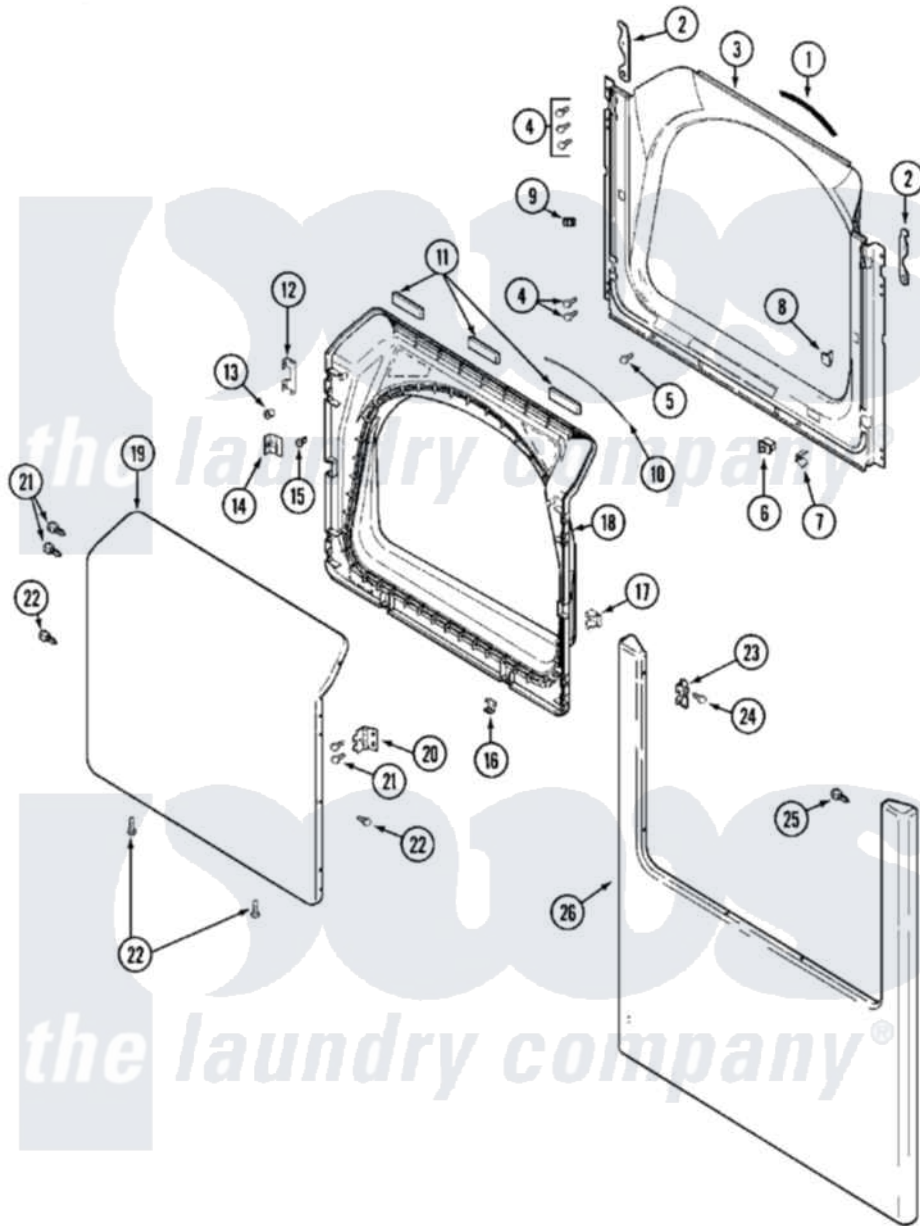

Maytag MDE14PDAGW 04 - DOOR

Maytag [Commercial Maytag MDE14PDAGW Dryer Parts](#) Parts Diagram 04 - DOOR
 Click on the part number to view part

Item	Original Part Number	Replaced By	Status	Part Description
001	33001767			Seal, Shroud
002	22002247	33002597		Hook, Security
003	33002033			Shroud
004	22001995			Screw Note: Screw, Tumbler Front And Shroud
005	33001768			Screw, Shroud Note: Screw, Shroud And Outlet Duct
006	33002166			Switch, Door
007	33001760			Bracket, Hinge
008	NLA		Not Available	PLUG, DOOR CATCH
009	Y304578	LA-1003		Door Catch Kit
010	33002094			Seal, Door
011	33001268		Not Available	PAD, DOOR
012	22002038			Clip, Door
013	33001771			Bushing, Inner Door
014	33001793			Bracket, Strike
015	33001761			Strike, Door

016	22002039		Clip, Door
017	33001763		Plug, Inner Door
018	33001750		Door, Inner/ W Seal
019	22001979		Door, Outer
"	33001893	Not Available	LABEL, OPEN DOOR (DRYER)
020	33001759		Hinge, Door
021	22002062	98006631	Screw
022	22002063		Screw No.8-18AB Wafer Head
023	33001764		Cover, Hinge Hole
024	33001846		Screw, Hinge Hole Cover
025	22002243		Screw, Front Panel And Hinge
"	22002244		Clip, Grounding
026	213280	204439	Screw And Fstner Assembly
"	22002239		Clip, Front Panel
"	22002241	22002836	Panel, Front