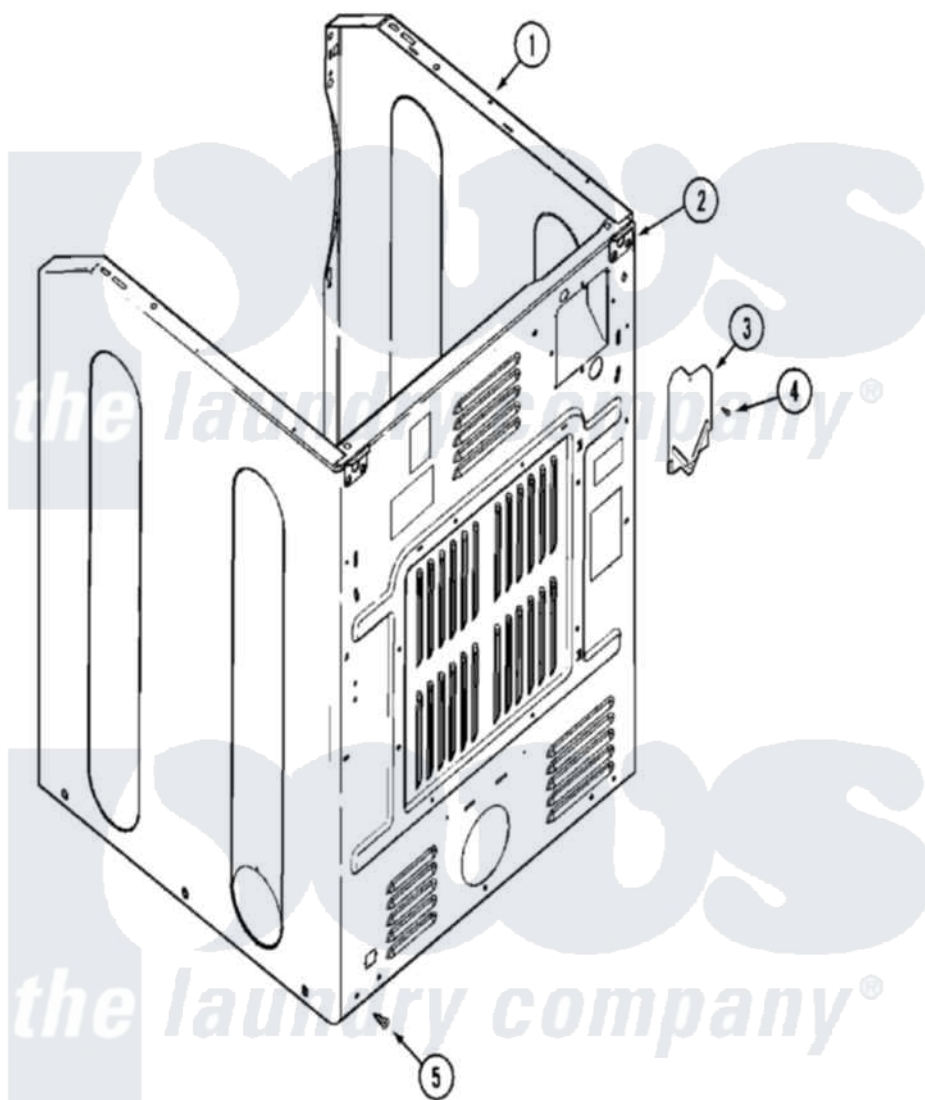

Maytag MDE14PDAGW 05 - CABINET-REAR

Maytag [Commercial Maytag MDE14PDAGW Dryer Parts](#) Parts Diagram 05 - CABINET-REAR
Click on the part number to view part

Item	Original Part Number	Replaced By	Status	Part Description
001	NLA		Not Available	CABINET (WHT)
002	NLA		Not Available	BRACKET, CABINET HINGE
003	33001795			Cover, Terminal Block
004	22001995			Screw Note: Screw, Tumbler Front And Shroud
005	22001995			Screw Note: Screw, Tumbler Front And Shroud