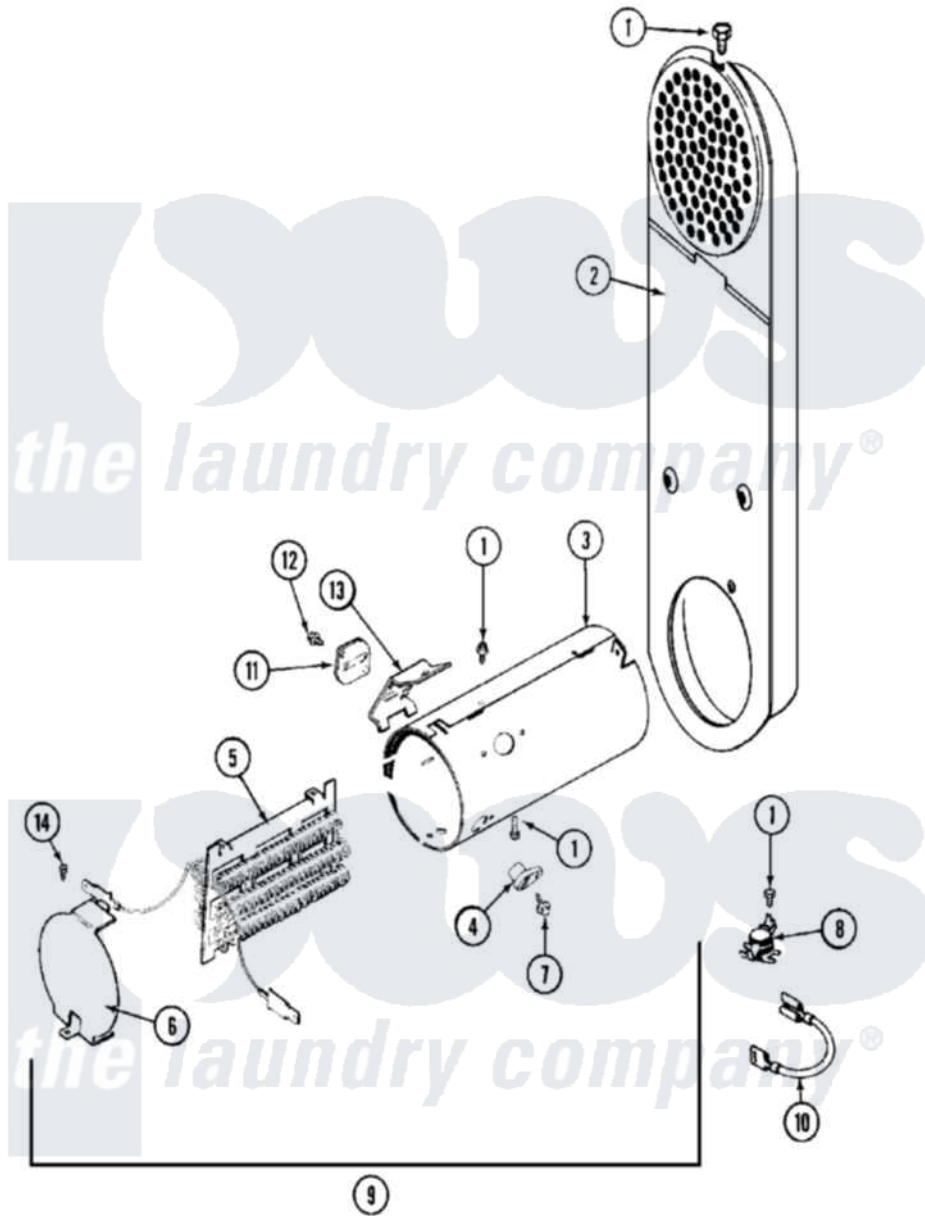

# Maytag MDE14PDAGW 07 - HEATER

Maytag Commercial Maytag MDE14PDAGW Dryer Parts Diagram 07 - HEATER  
 Click on the part number to view part

Item	Original Part Number	Replaced By	Status	Part Description
001	<a href="#">211294</a>	<a href="#">90767</a>		Screw, 8A X 3/8 HeX Washer Head Tapping
002	33001803	<a href="#">33003038</a>		Assembly, Inlet Duct-Elec
003	<a href="#">314995</a>			Enclosure, Heater
004	<a href="#">314998</a>			Insulator, Terminal
005	307186	<a href="#">Y308615</a>		Heater Sub-Assembly
006	<a href="#">314999</a>			Shield, Radiant
007	NLA		Not Available	SCREW, TERMINAL INSULATOR
008	<a href="#">303396</a>			Thermostat, Hi-Limit
009	<a href="#">33002159</a>			Heater Assembly 240
010	<a href="#">Y307173</a>			Wire, Jumper
011	<a href="#">307473</a>			Fuse, Thermal
012	NLA		Not Available	SCREW
013	<a href="#">315346</a>			Bracket, Thermal Fuse
014	22001996	<a href="#">3370225</a>		Screw
015	Y308590	<a href="#">W10116795</a>		Heater