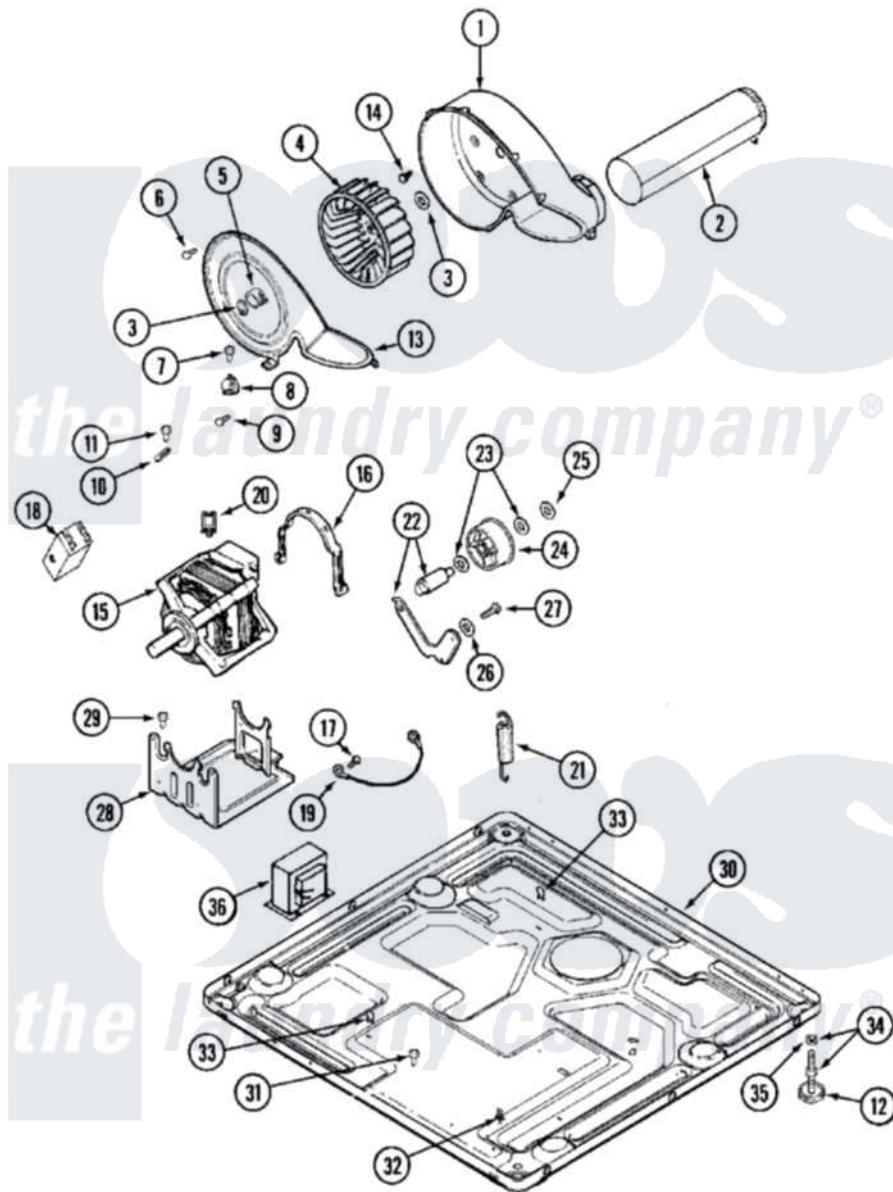

# Maytag MDE14PDAGW 08 - MOTOR DRIVE

Maytag [Commercial Maytag MDE14PDAGW Dryer Parts](#) Parts Diagram 08 - MOTOR DRIVE  
 Click on the part number to view part

Item	Original Part Number	Replaced By	Status	Part Description
001	<a href="#">33001789</a>			Housing, Blower
002	<a href="#">22001995</a>			Screw Note: Screw, Tumbler Front And Shroud
"	<a href="#">33001800</a>			Duct Assembly, Exhaust
003	410233	<a href="#">9703438</a>		Ring-Retrn
004	<a href="#">33001790</a>			Wheel, Blower
005	<a href="#">312967</a>			Clamp, Blower Housing
006	33001855	<a href="#">33002917</a>		Screw, No.10-16
007	<a href="#">Y313561</a>			Screw---NA
008	<a href="#">303392</a>			Thermostat, Cycling
"	<a href="#">33303391</a>			Thermostat, Cycling
009	22001996	<a href="#">3370225</a>		Screw
010	<a href="#">33001762</a>			Fuse, Thermal
011	NLA		Not Available	SCREW, THERMAL CUT-OFF
012	<a href="#">Y314137</a>			Foot, Rubber
013	33001796	<a href="#">33002711</a>		Cover, Blower Housing
014	314818	<a href="#">1163839</a>		Screw