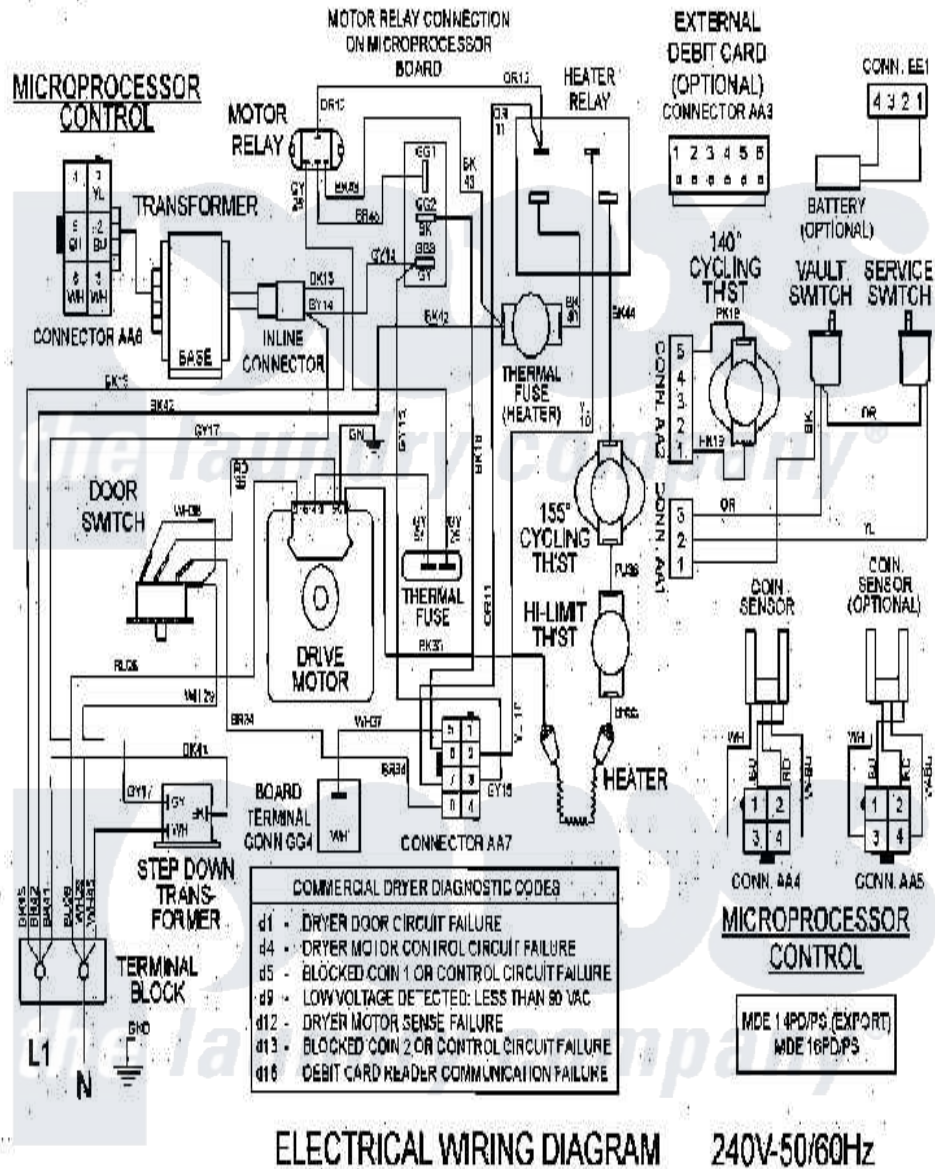

Maytag MDE14PDAGW 09 - WIRING INFORMATION

Maytag [Commercial Maytag MDE14PDAGW Dryer Parts](#) Parts Diagram 09 - WIRING INFORMATION
 Click on the part number to view part

Item	Original Part Number	Replaced By	Status	Part Description
001	NLA		Not Available	WIRING INFORMATION