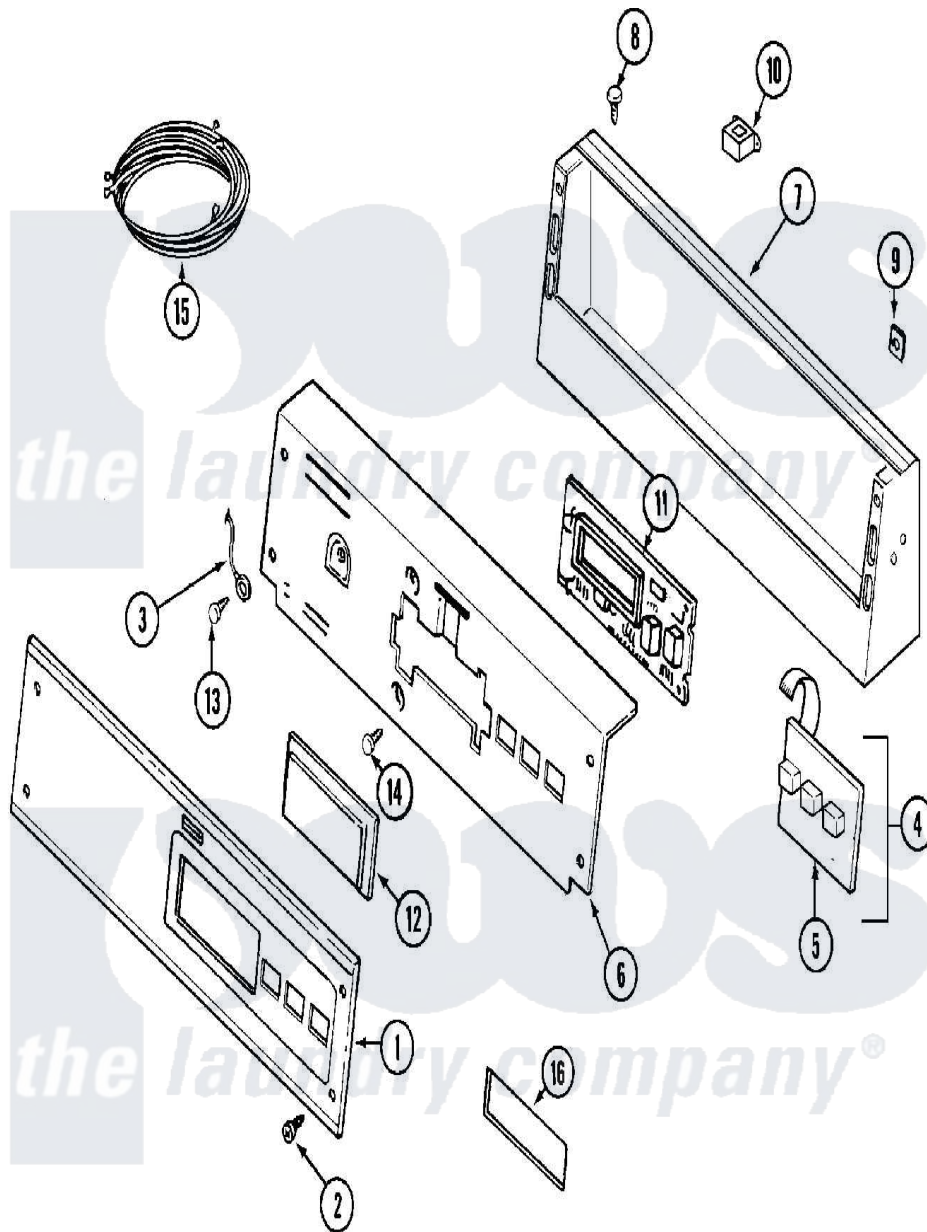

Maytag MDE14PNAYW 01 - CONTROL PANEL

Maytag [Commercial Maytag MDE14PNAYW Dryer Parts](#) Parts Diagram 01 - CONTROL PANEL
 Click on the part number to view part

Item	Original Part Number	Replaced By	Status	Part Description
001	NLA		Not Available	PANEL, CONTROL
002	215506			Screw, Control Panel Overlay
003	22001959			Wire, Ground
004	215527	W10140652		Screw, 6-20 X 1/2
"	306694			Backup Plate With Switch
005	215517	W10131113		Push Button
006	22001511	22002954		Deflector, Water
"	33001956	W10124215		Bracket, Control
"	33002523			Bracket, Back
007	22003101			Console
"	33001957			Console
008	22001996	3370225		Screw
009	215003			Fastener, Panel And Bracket
010	211251			Screw, Transformer
"	22001419			Nut, Transformer
"	22001960			Transformer

011	33001204		Stand-Off, Ccontrol Board
"	33001746	W10130081	Control Board
"	912077		Locknut, Reader Harness
012	22001962	W10131114	Cover, Display
013	211252		Screw, Ground Wire
014	215526		Screw, Circuit Board
015	33001856		Reader Harness Kit
"	33001878		Wire Harness, Main
"	NLA	Not Available	WIRE HARNESS, MAIN
016	22001976		Bezel
017	33002090		Harness, Service