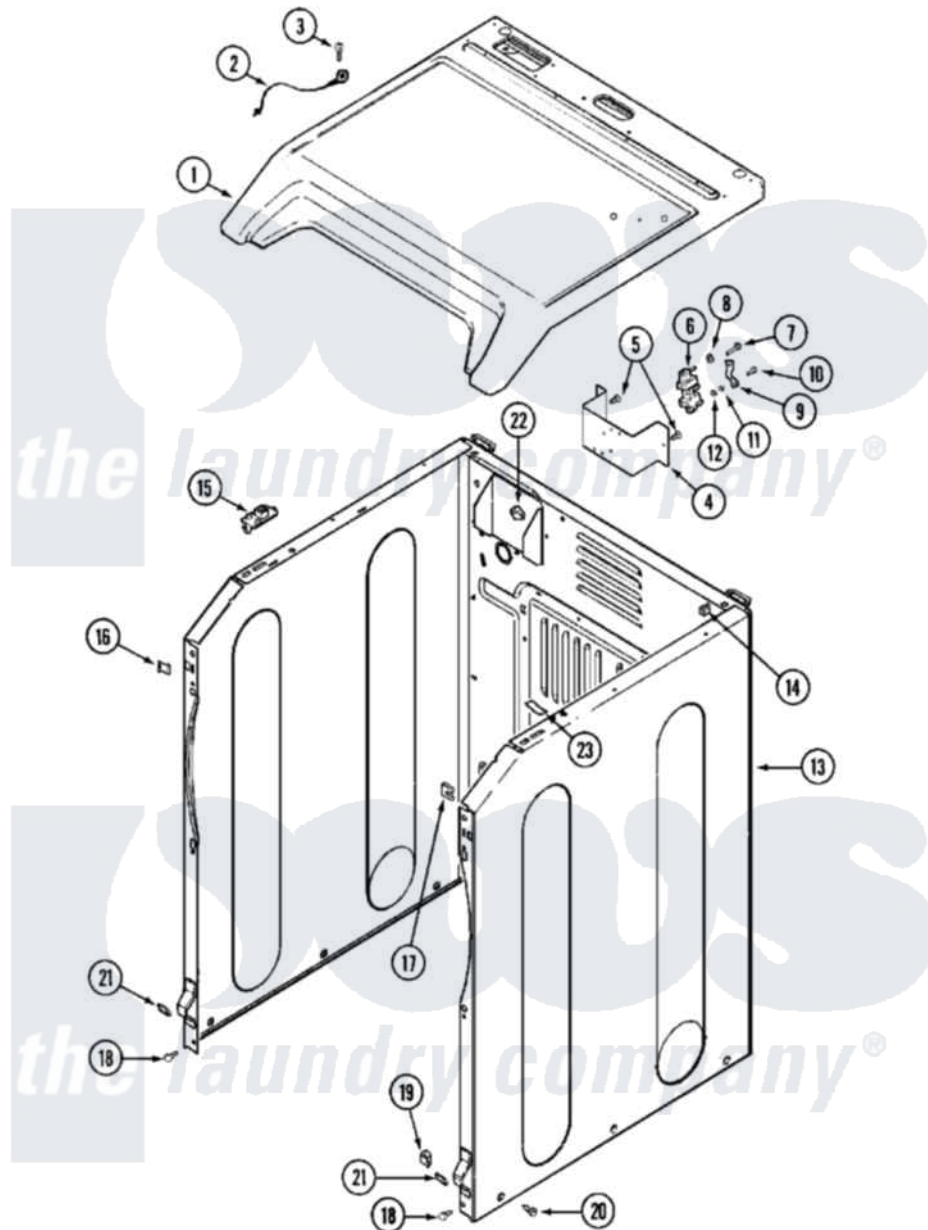

Maytag MDE14PNAYW 02 - CABINET-FRONT

Maytag Commercial Maytag MDE14PNAYW Dryer Parts Parts Diagram 02 - CABINET-FRONT
 Click on the part number to view part

Item	Original Part Number	Replaced By	Status	Part Description
001	33001865			Cover, Top
"	33002627			Cover, Top
002	22001959			Wire, Ground
003	210186	3370225		Screw
004	NLA		Not Available	BRACKET, TERMINAL BLOCK---NA
005	22001995			Screw Note: Screw, Tumbler Front And Shroud
006	33001244			Block, Terminal
007	Y312209	W10001200		Screw
008	Y311270			Washer, Terminal Block
009	Y312184			Strap, Grounding
010	NLA		Not Available	SCREW, GROUND STRAP
011	311484	112432		Nut
012	311093			Washer, Terminal Connection
013	22003639			Cabinet Assembly
"	33002626			Cabinet, Assembly

"	NLA	Not Available	CABINET (WHT)
014	310933	33002194	Nut, Speed
015	33001872	33002891	Pin, Locator
016	22002049		Clip Note: Clip, Front Panel
017	213280	204439	Screw And Fstner Assembly
018	22001995		Screw Note: Screw, Tumbler Front And Shroud
019	Y310376		Clip, Door Switch Harness
020	213007		Xfor Cabinet See Cabinet, Back
"	22003409	213007	Xfor Cabinet See Cabinet, Back
021	213280	204439	Screw And Fstner Assembly
"	22002239		Clip, Front Panel
022	33002073	Y310376	Clip, Door Switch Harness
023	33001836		Strap, Top Cover Support