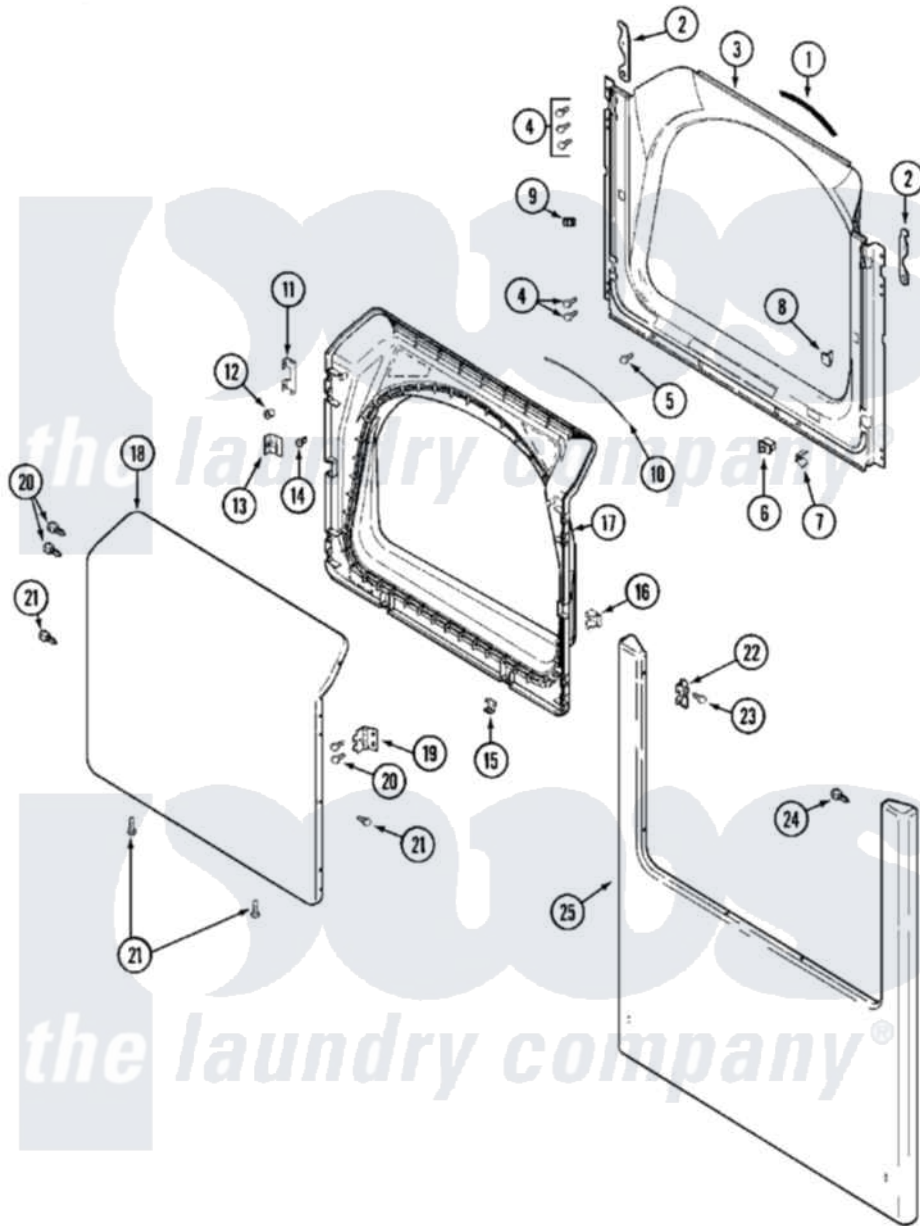

# Maytag MDE14PNAYW 03 - DOOR

Maytag [Commercial Maytag MDE14PNAYW Dryer Parts](#) Parts Diagram 03 - DOOR  
 Click on the part number to view part

Item	Original Part Number	Replaced By	Status	Part Description
001	<a href="#">33001767</a>			Seal, Shroud
002	22002247	<a href="#">33002597</a>		Hook, Security
003	<a href="#">33001778</a>			Shroud
004	<a href="#">22001995</a>			Screw Note: Screw, Tumbler Front And Shroud
005	<a href="#">33001768</a>			Screw, Shroud Note: Screw, Shroud And Outlet Duct
006	33001509	<a href="#">W10169313</a>		Switch-Dor
007	<a href="#">33001760</a>			Bracket, Hinge
008	NLA		Not Available	PLUG, DOOR CATCH
009	Y304578	<a href="#">LA-1003</a>		Door Catch Kit
010	<a href="#">33002094</a>			Seal, Door
011	<a href="#">22002038</a>			Clip, Door
012	<a href="#">33001771</a>			Bushing, Inner Door
013	<a href="#">33001793</a>			Bracket, Strike
014	<a href="#">33001761</a>			Strike, Door
015	<a href="#">22002039</a>			Clip, Door

016	<a href="#">33001763</a>		Plug, Inner Door
017	<a href="#">33001750</a>		Door, Inner/ W Seal
018	<a href="#">22001979</a>		Door, Outer
019	<a href="#">33001759</a>		Hinge, Door
020	22002062	<a href="#">98006631</a>	Screw
021	<a href="#">22002063</a>		Screw No.8-18AB Wafer Head
022	<a href="#">33001764</a>		Cover, Hinge Hole
023	<a href="#">33001846</a>		Screw, Hinge Hole Cover
024	<a href="#">22002243</a>		Screw, Front Panel And Hinge
"	<a href="#">22002244</a>		Clip, Grounding
025	<a href="#">22002239</a>		Clip, Front Panel
"	22002241	<a href="#">22002836</a>	Panel, Front