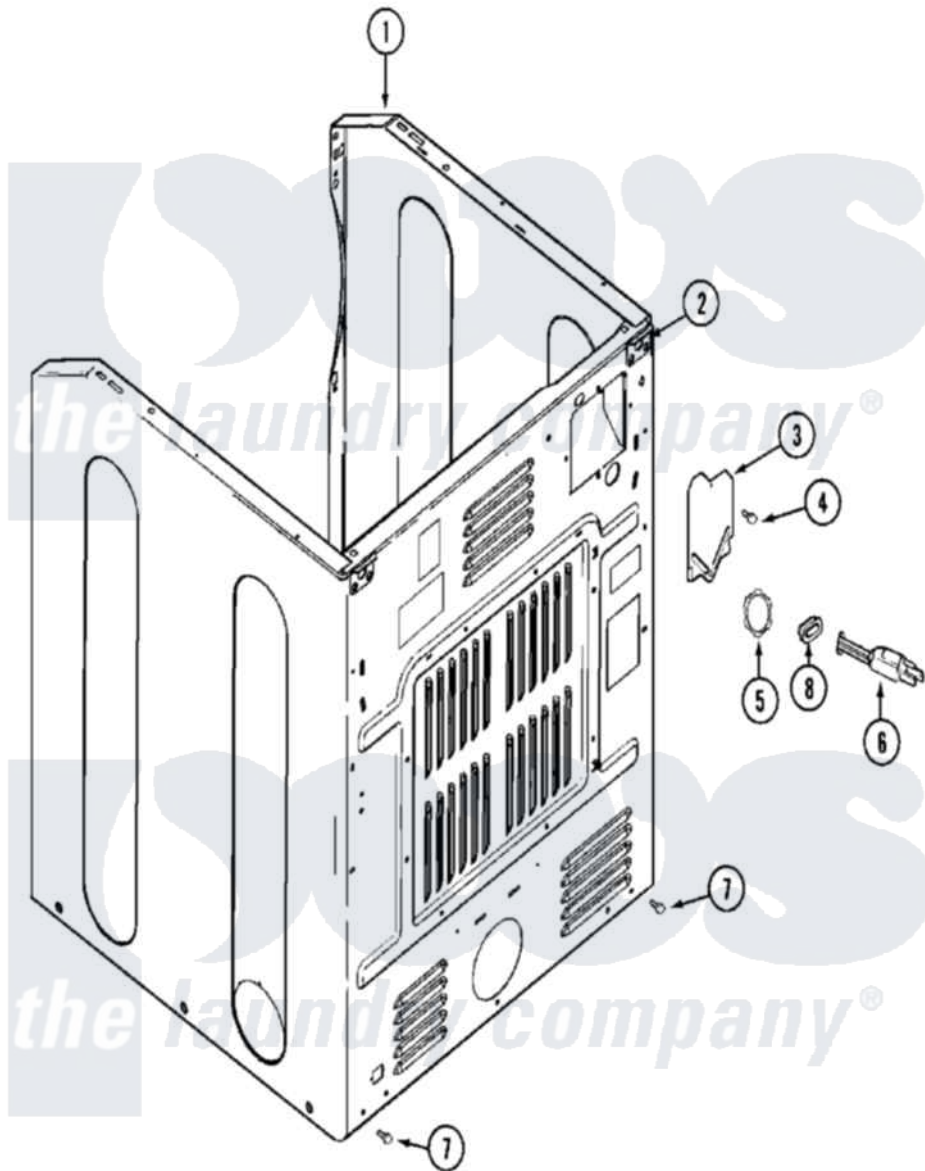

# Maytag MDE14PNAYW 04 - CABINET-REAR

Maytag [Commercial Maytag MDE14PNAYW Dryer Parts](#) Parts Diagram 04 - CABINET-REAR  
 Click on the part number to view part

Item	Original Part Number	Replaced By	Status	Part Description
001	<a href="#">22003639</a>			Cabinet Assembly
"	<a href="#">33002626</a>			Cabinet, Assembly
"	NLA		Not Available	CABINET (WHT)
002	<a href="#">22001995</a>			Screw Note: Screw, Tumbler Front And Shroud
"	22003367	<a href="#">22004095</a>		Hinge, Plastic
"	NLA		Not Available	BRACKET, CABINET HINGE
003	<a href="#">33001795</a>			Cover, Terminal Block
004	<a href="#">22001995</a>			Screw Note: Screw, Tumbler Front And Shroud
005	<a href="#">33001425</a>			Locknut, Eared For Canadian
006	22001178	<a href="#">22003062</a>		Cord, Power
"	305168	<a href="#">33002916</a>		Power Cord, Canadian 240V
007	<a href="#">22001995</a>			Screw Note: Screw, Tumbler Front And Shroud
008	33002053	<a href="#">211881</a>		Grommet, Cord Part Not Used- Gas Models Only