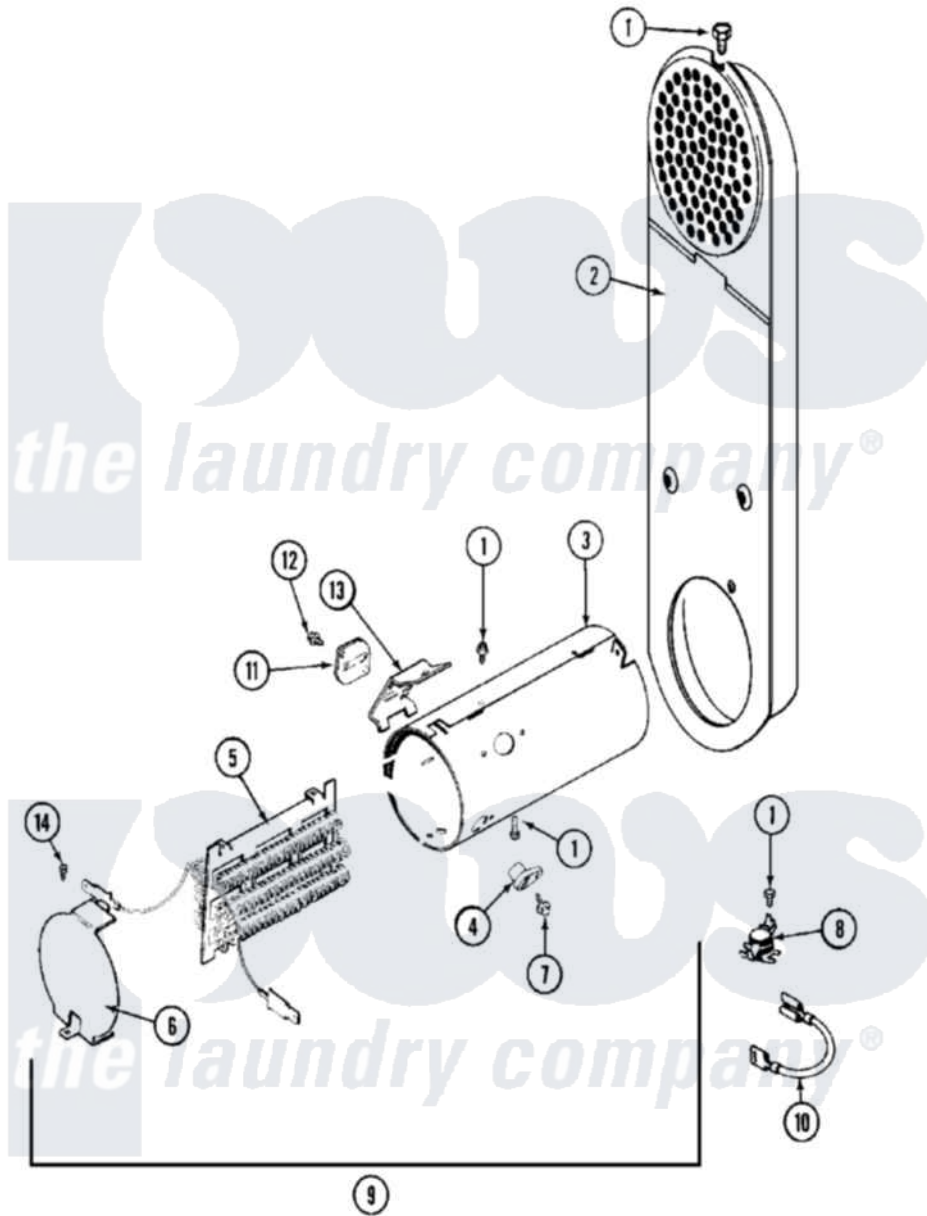

Maytag MDE14PNAYW 05 - HEATER

Maytag Commercial Maytag MDE14PNAYW Dryer Parts Parts Diagram 05 - HEATER
 Click on the part number to view part

Item	Original Part Number	Replaced By	Status	Part Description
001	211294	90767		Screw, 8A X 3/8 HeX Washer Head Tapping
002	33001803	33003038		Assembly, Inlet Duct-Elec
003	314995			Enclosure, Heater
004	314998			Insulator, Terminal
005	307184	Y308612		Heater Sub-Assembly
"	307185	308614		Heater Sub-Assembly
006	314999			Shield, Radiant
007	NLA		Not Available	SCREW, TERMINAL INSULATOR
008	303396			Thermostat, Hi-Limit
009	307178			Heater Assembly
"	307179			Heater Assembly
010	Y307173			Wire, Jumper
011	307473			Fuse, Thermal
012	NLA		Not Available	SCREW, THERMAL FUSE
013	315346			Bracket, Thermal Fuse