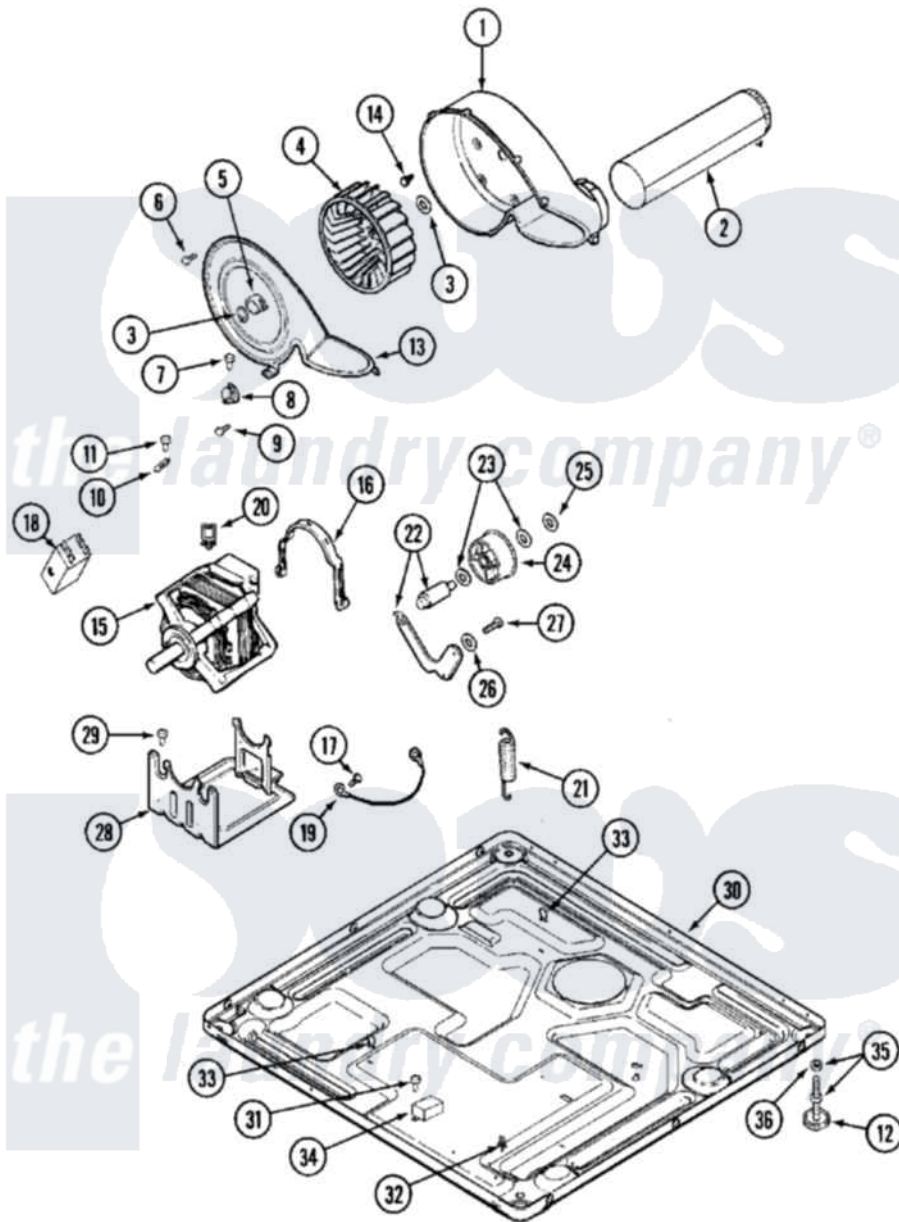

# Maytag MDE14PNAYW 06 - MOTOR DRIVE

Maytag Commercial Maytag MDE14PNAYW Dryer Parts Parts Diagram 06 - MOTOR DRIVE  
 Click on the part number to view part

Item	Original Part Number	Replaced By	Status	Part Description
001	<a href="#">33001789</a>			Housing, Blower
002	<a href="#">22001995</a>			Screw Note: Screw, Tumbler Front And Shroud
"	<a href="#">33001800</a>			Duct Assembly, Exhaust
003	410233	<a href="#">9703438</a>		Ring-Retrn
004	<a href="#">33001790</a>			Wheel, Blower
005	<a href="#">312967</a>			Clamp, Blower Housing
006	33001855	<a href="#">33002917</a>		Screw, No.10-16
007	<a href="#">Y313561</a>			Screw---NA
008	<a href="#">303392</a>			Thermostat, Cycling
"	<a href="#">33303391</a>			Thermostat, Cycling
009	22001996	<a href="#">3370225</a>		Screw
010	<a href="#">33001762</a>			Fuse, Thermal
011	NLA		Not Available	SCREW, THERMAL CUT-OFF
012	<a href="#">Y314137</a>			Foot, Rubber
013	33001796	<a href="#">33002711</a>		Cover, Blower Housing
014	314818	<a href="#">1163839</a>		Screw