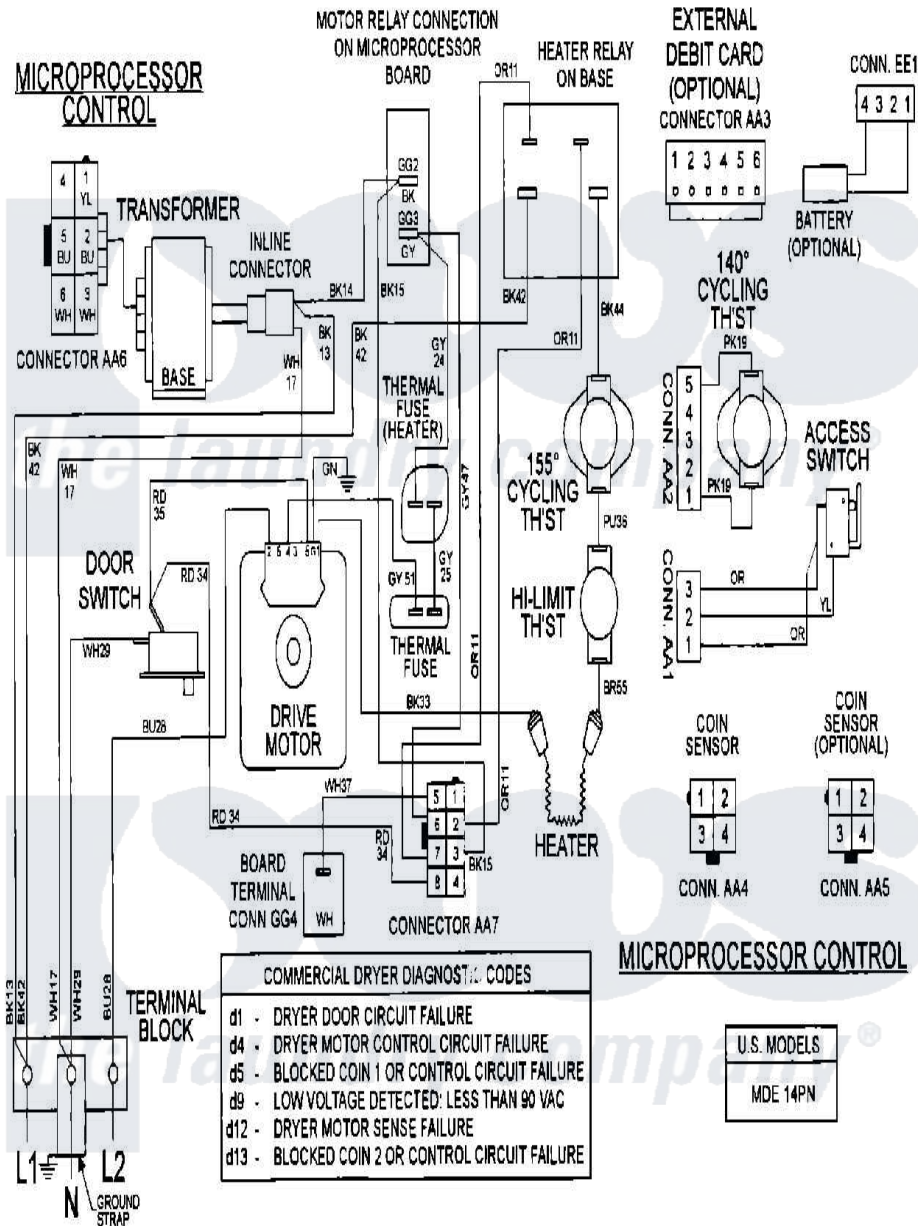

Maytag MDE14PNAYW 07 - WIRING INFORMATION

Maytag [Commercial Maytag MDE14PNAYW Dryer Parts](#) Parts Diagram 07 - WIRING INFORMATION
 Click on the part number to view part

Item	Original Part Number	Replaced By	Status	Part Description
001	NLA		Not Available	WIRING INFORMATION