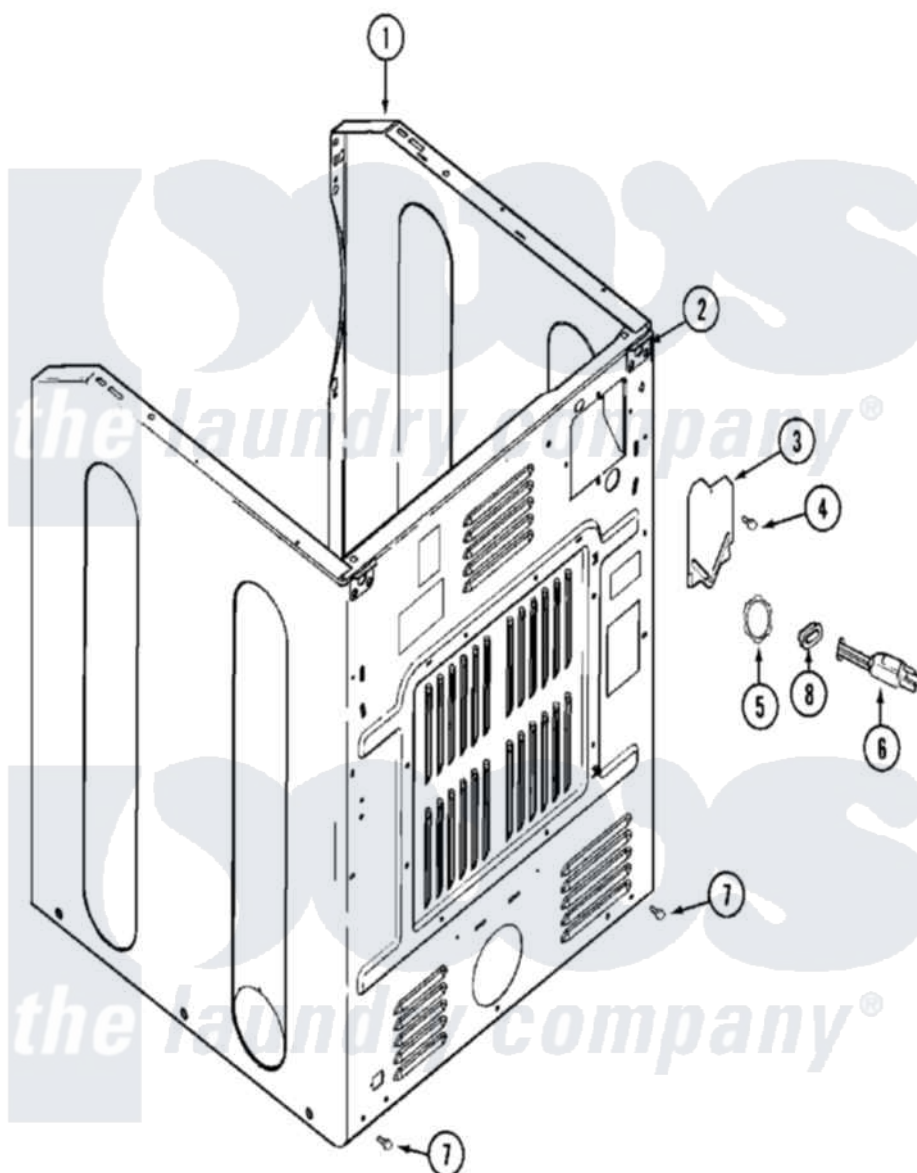

Maytag MDE14PNAZW 04 - CABINET-REAR

Maytag [Commercial Maytag MDE14PNAZW Dryer Parts](#) Parts Diagram 04 - CABINET-REAR
 Click on the part number to view part

Item	Original Part Number	Replaced By	Status	Part Description
001	22003639			Cabinet Assembly
"	33002626			Cabinet, Assembly
"	NLA		Not Available	CABINET (WHT)
002	22001995			Screw Note: Screw, Tumbler Front And Shroud
"	22003367	22004095		Hinge, Plastic
"	NLA		Not Available	BRACKET, CABINET HINGE
003	33001795			Cover, Terminal Block
004	22001995			Screw Note: Screw, Tumbler Front And Shroud
005	33001425			Locknut, Eared For Canadian
006	22001178	22003062		Cord, Power
"	305168	33002916		Power Cord, Canadian 240V
007	22001995			Screw Note: Screw, Tumbler Front And Shroud
008	33002053	211881		Grommet, Cord Part Not Used- Gas Models Only