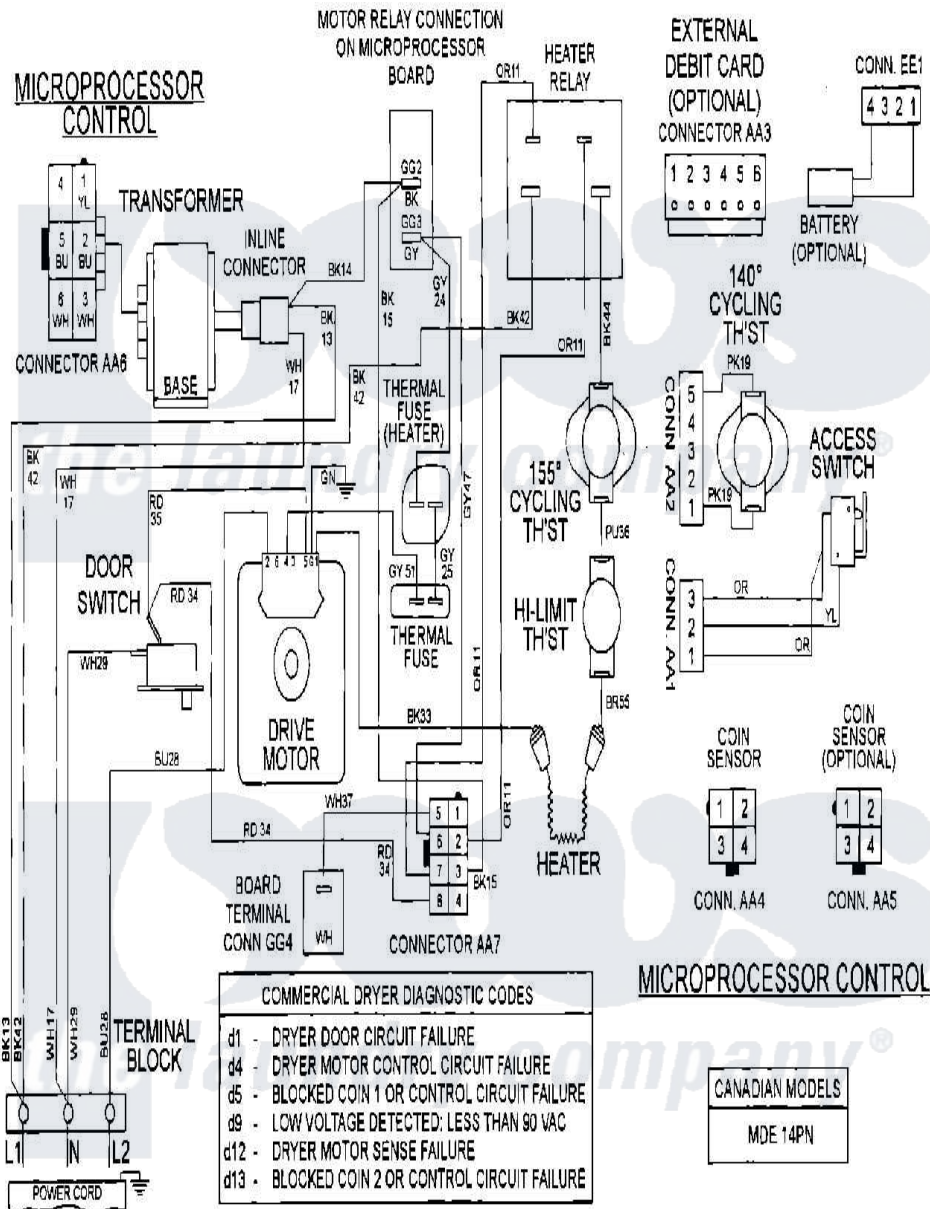

# Maytag MDE14PNAZW 07 - WIRING INFORMATION

Maytag [Commercial Maytag MDE14PNAZW Dryer Parts](#) Parts Diagram 07 - WIRING INFORMATION  
 Click on the part number to view part

Item	Original Part Number	Replaced By	Status	Part Description
001	NLA		Not Available	WIRING INFORMATION